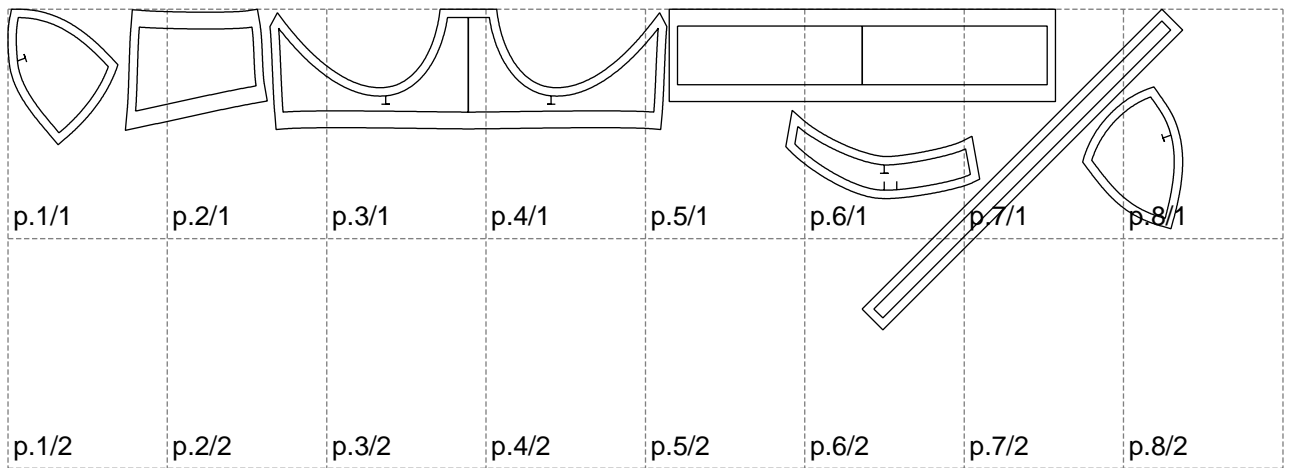

Not for print

Paper size: A4, size:1399.00 x381.84 mm

# Example

size:1499.00 x381.84 mm

Maneken =1 ver.0

rz\_1=170

rz\_16=100

rz\_17=85.4

rz\_18=80.2

rz\_19=108

rz\_20=105.4

---

. . . . .  
. . . . .  
. . . . .