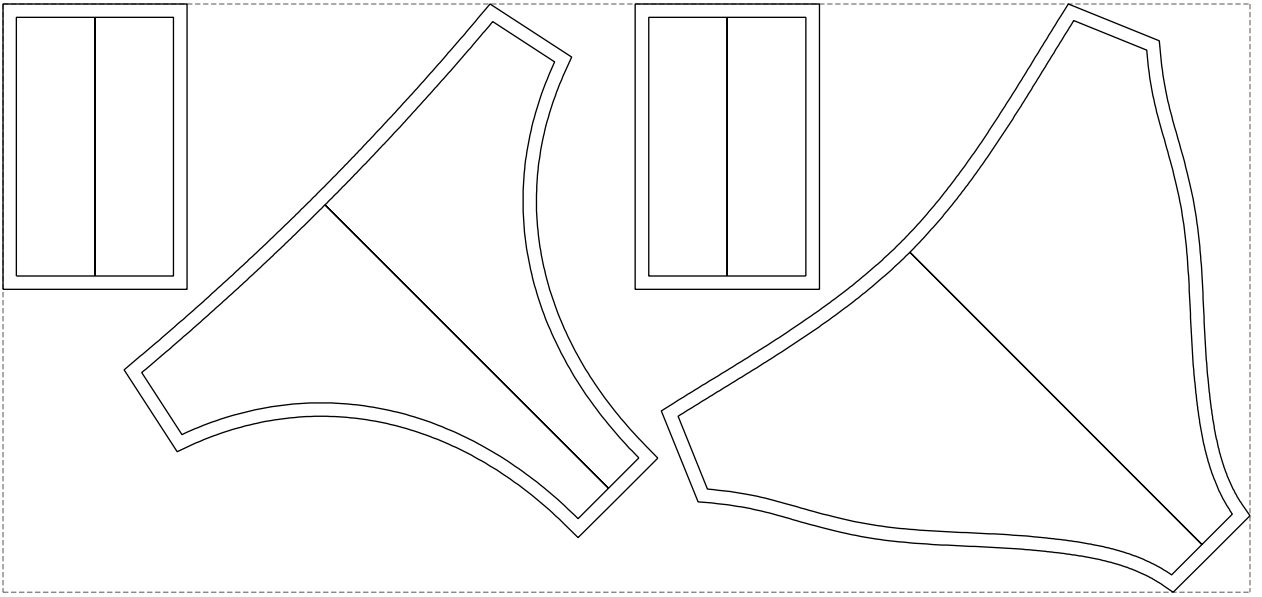

Not for print

Paper size: A4, size:798.06 x438.09 mm

Example

size:928.17 x438.09 mm

Maneken =1 ver.0

rz_1=170

rz_16=100

rz_17=85.4

rz_18=80.2

rz_19=108

rz_20=105.4

.
.
.