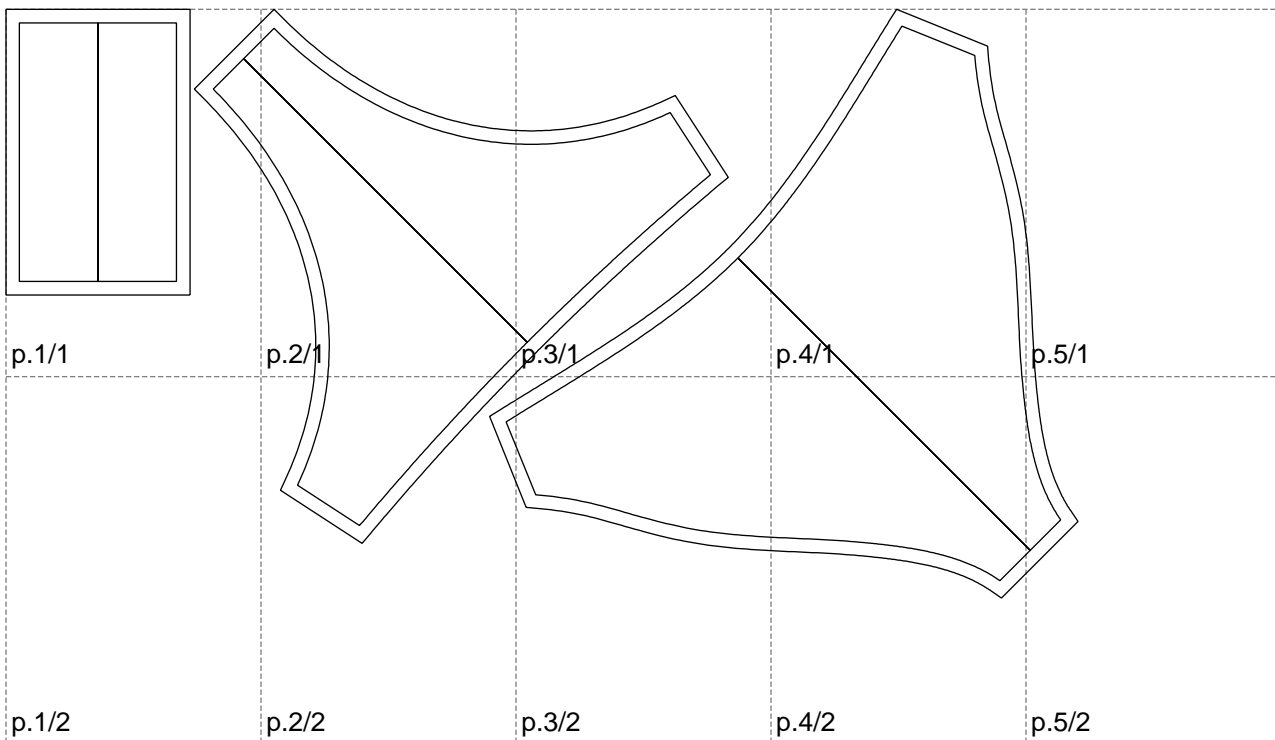

Not for print

Paper size: A4, size:798.06 x438.09 mm

Example

size:928.17 x438.09 mm

Maneken =1 ver.0

rz_1=170

rz_16=100

rz_17=85.4

rz_18=80.2

rz_19=108

rz_20=105.4

.
.
.