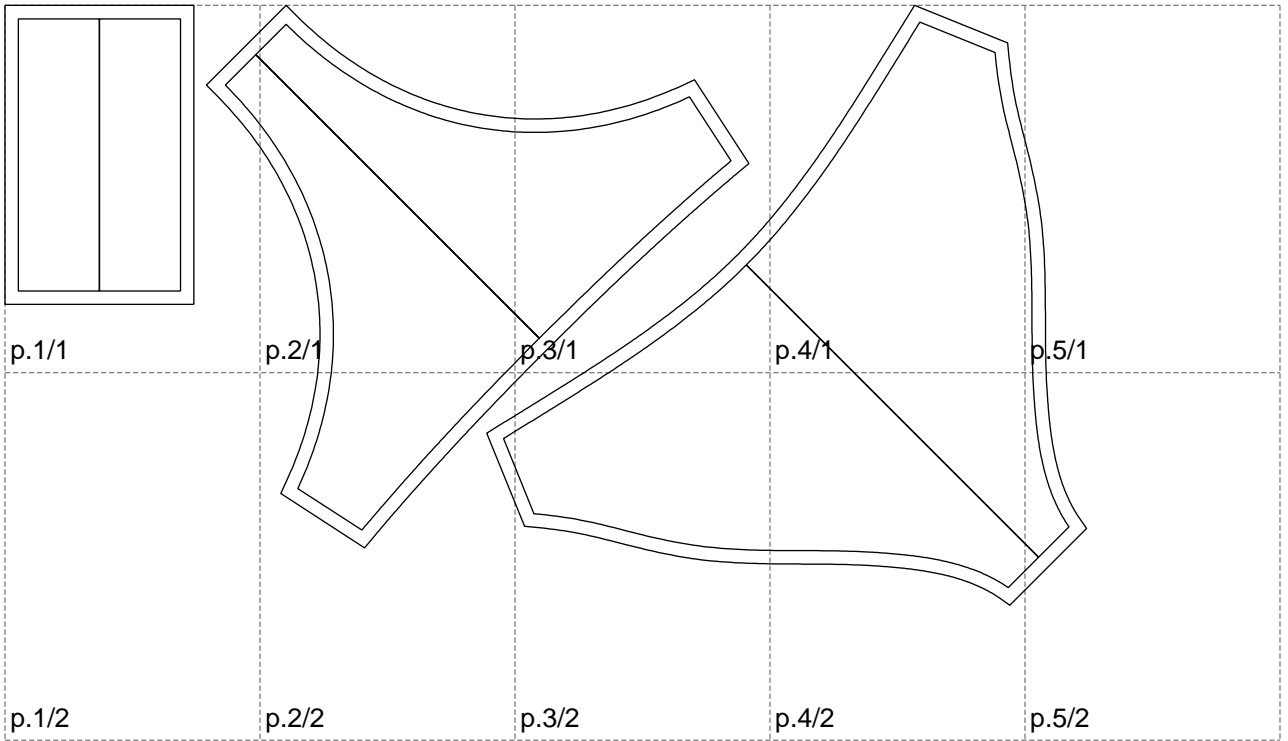

Not for print

Paper size: A4, size:805.07 x446.34 mm

Example

size:945.60 x446.34 mm

Maneken =1 ver.0

rz_1=170

rz_16=104

rz_17=88.9

rz_18=84.4

rz_19=112

rz_20=109.3

.
.
.