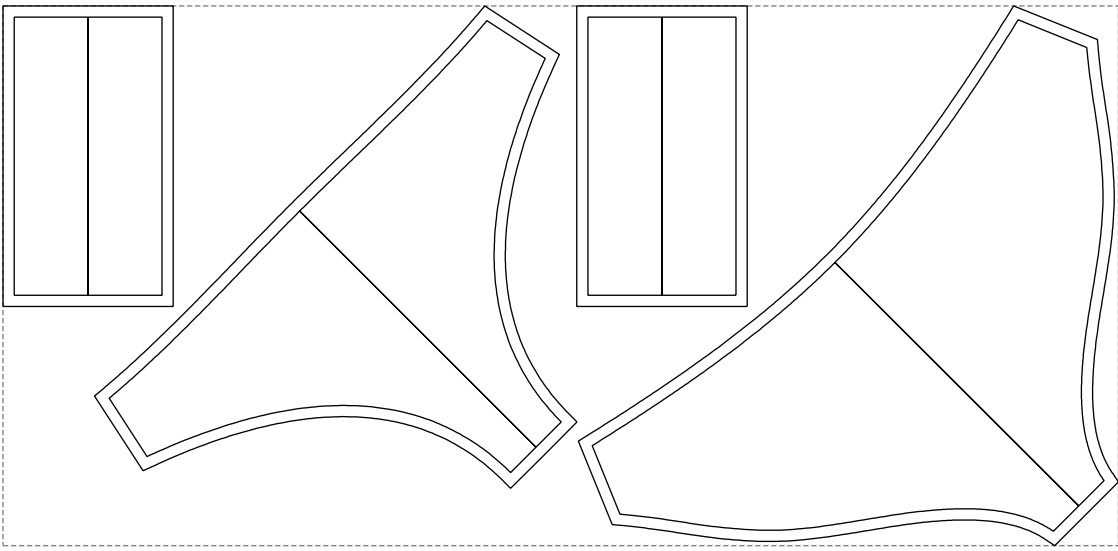

Not for print

Paper size: A4, size:765.47 x482.40 mm

Example

size:996.41 x482.40 mm

Maneken =1 ver.0

rz_1=170

rz_16=120

rz_17=104

rz_18=103.6

rz_19=128

rz_20=125.1

.
.
.