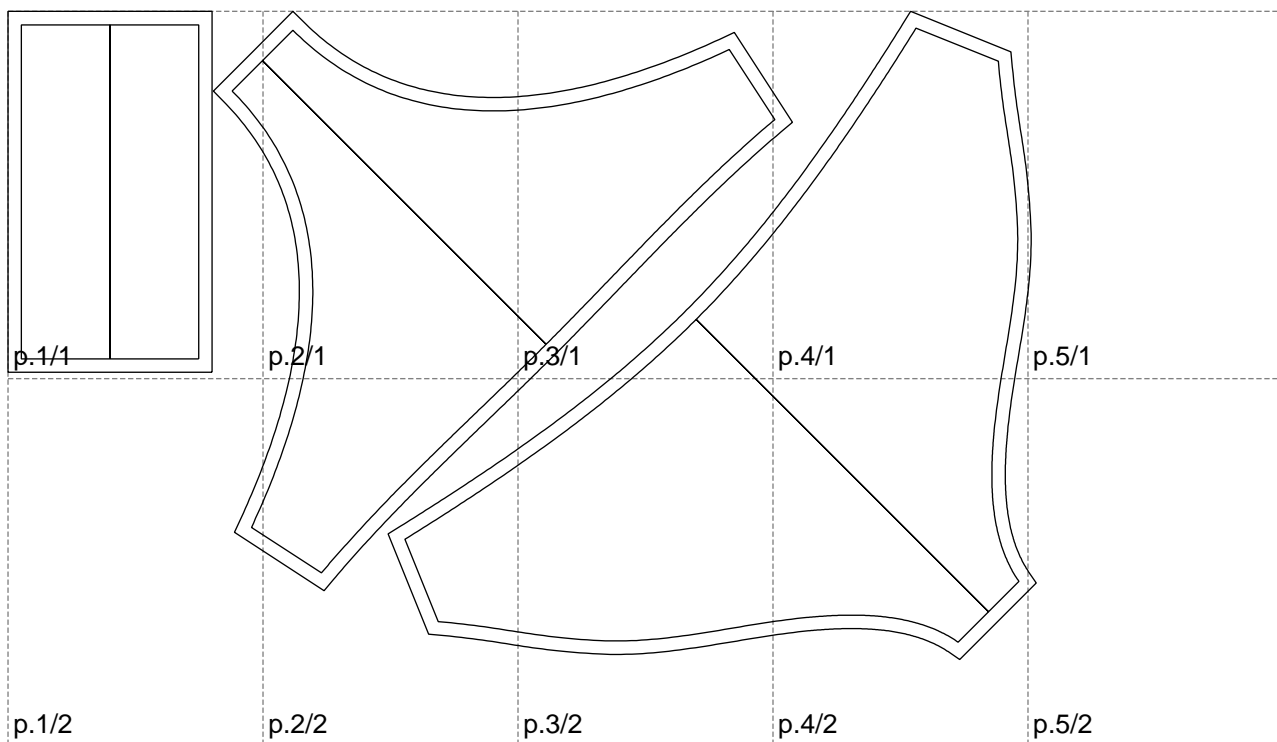

Not for print

Paper size: A4, size:765.47 x482.40 mm

Example

size:996.41 x482.40 mm

Maneken =1 ver.0

rz_1=170

rz_16=120

rz_17=104

rz_18=103.6

rz_19=128

rz_20=125.1

.
.
.