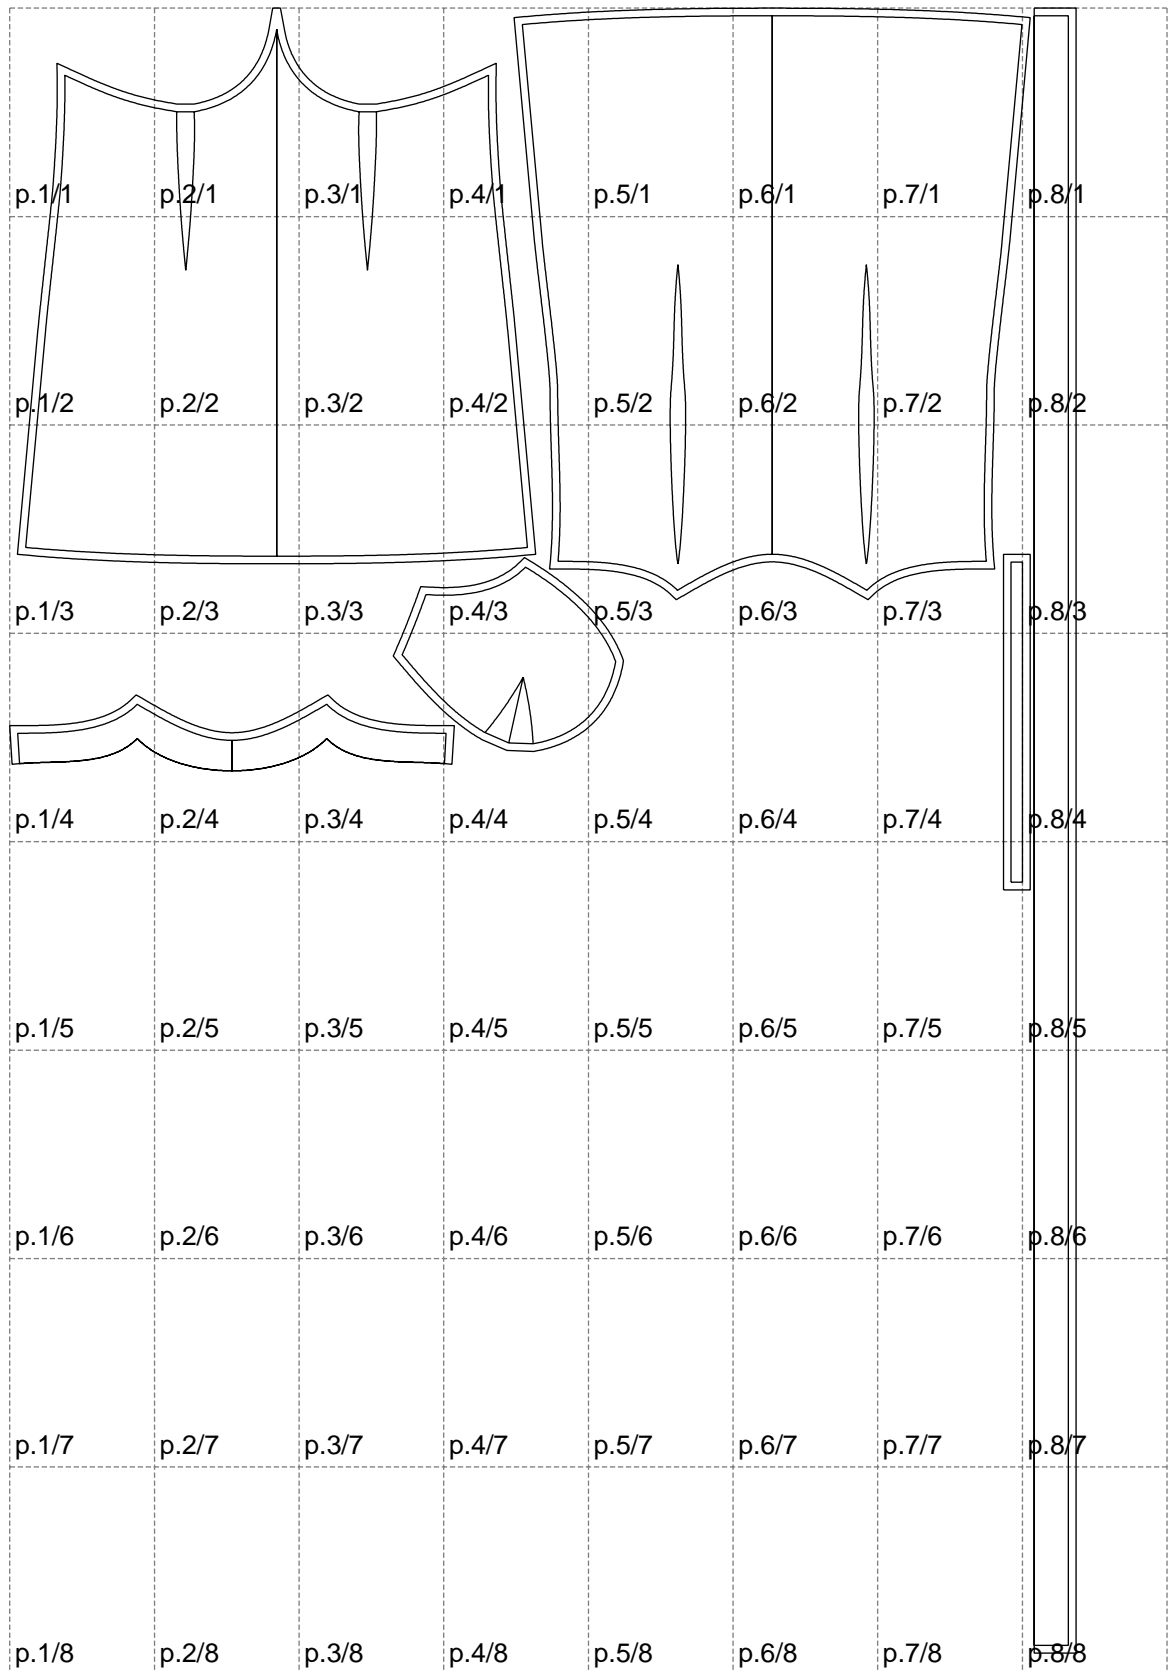

Not for print

Paper size: A4, size:1399.00 x2158.03 mm

# Example

size:1488.94 x980.32 mm

Maneken =1 ver.0

rz\_1=170

rz\_16=108

rz\_17=92.5

rz\_18=89.2

rz\_19=116

rz\_20=113

---

. . . . .  
. . . . .  
. . . . .