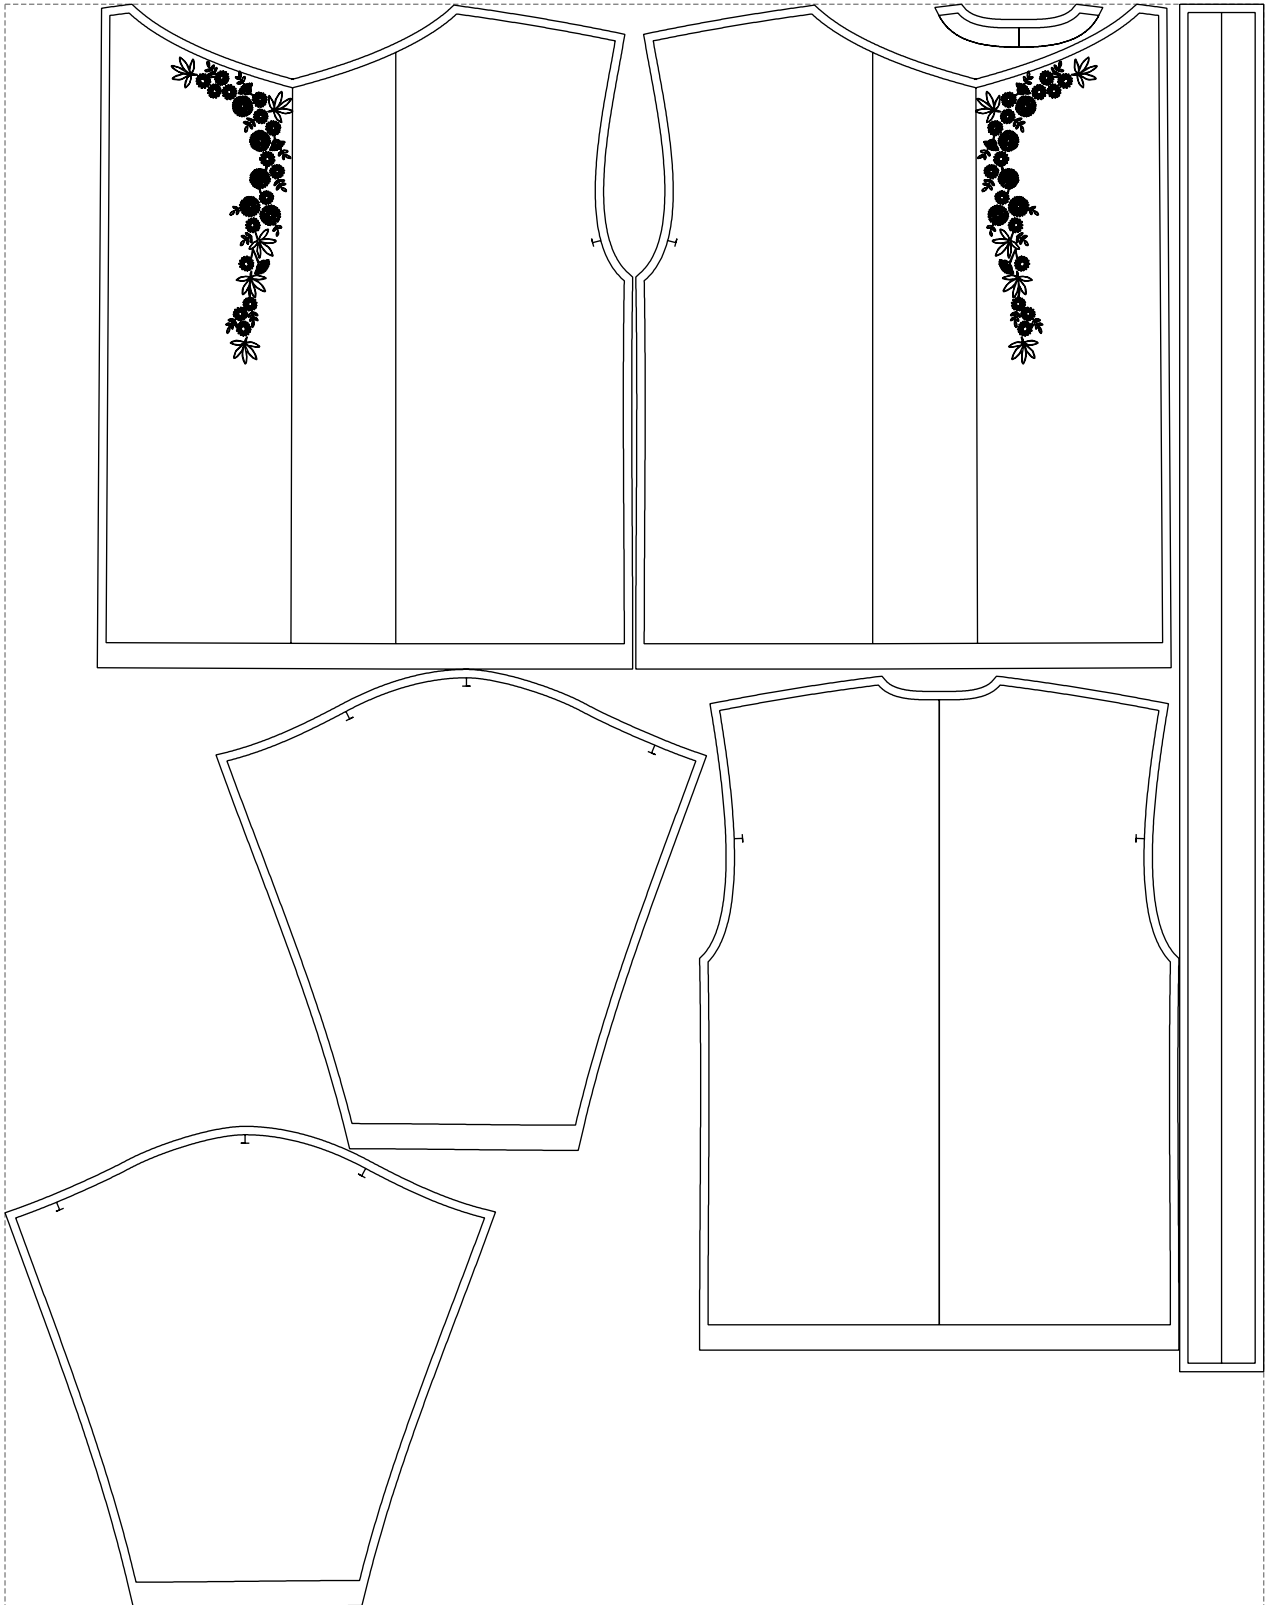

Not for print

Paper size: A4, size:1328.30 x1628.88 mm

# Example

size:1499.00 x1909.60 mm

Maneken =1 ver.0

rz\_1=170

rz\_16=88

rz\_17=75.6

rz\_18=67.6

rz\_19=96

rz\_20=94.6

---

. . . . .  
. . . . .  
. . . . .