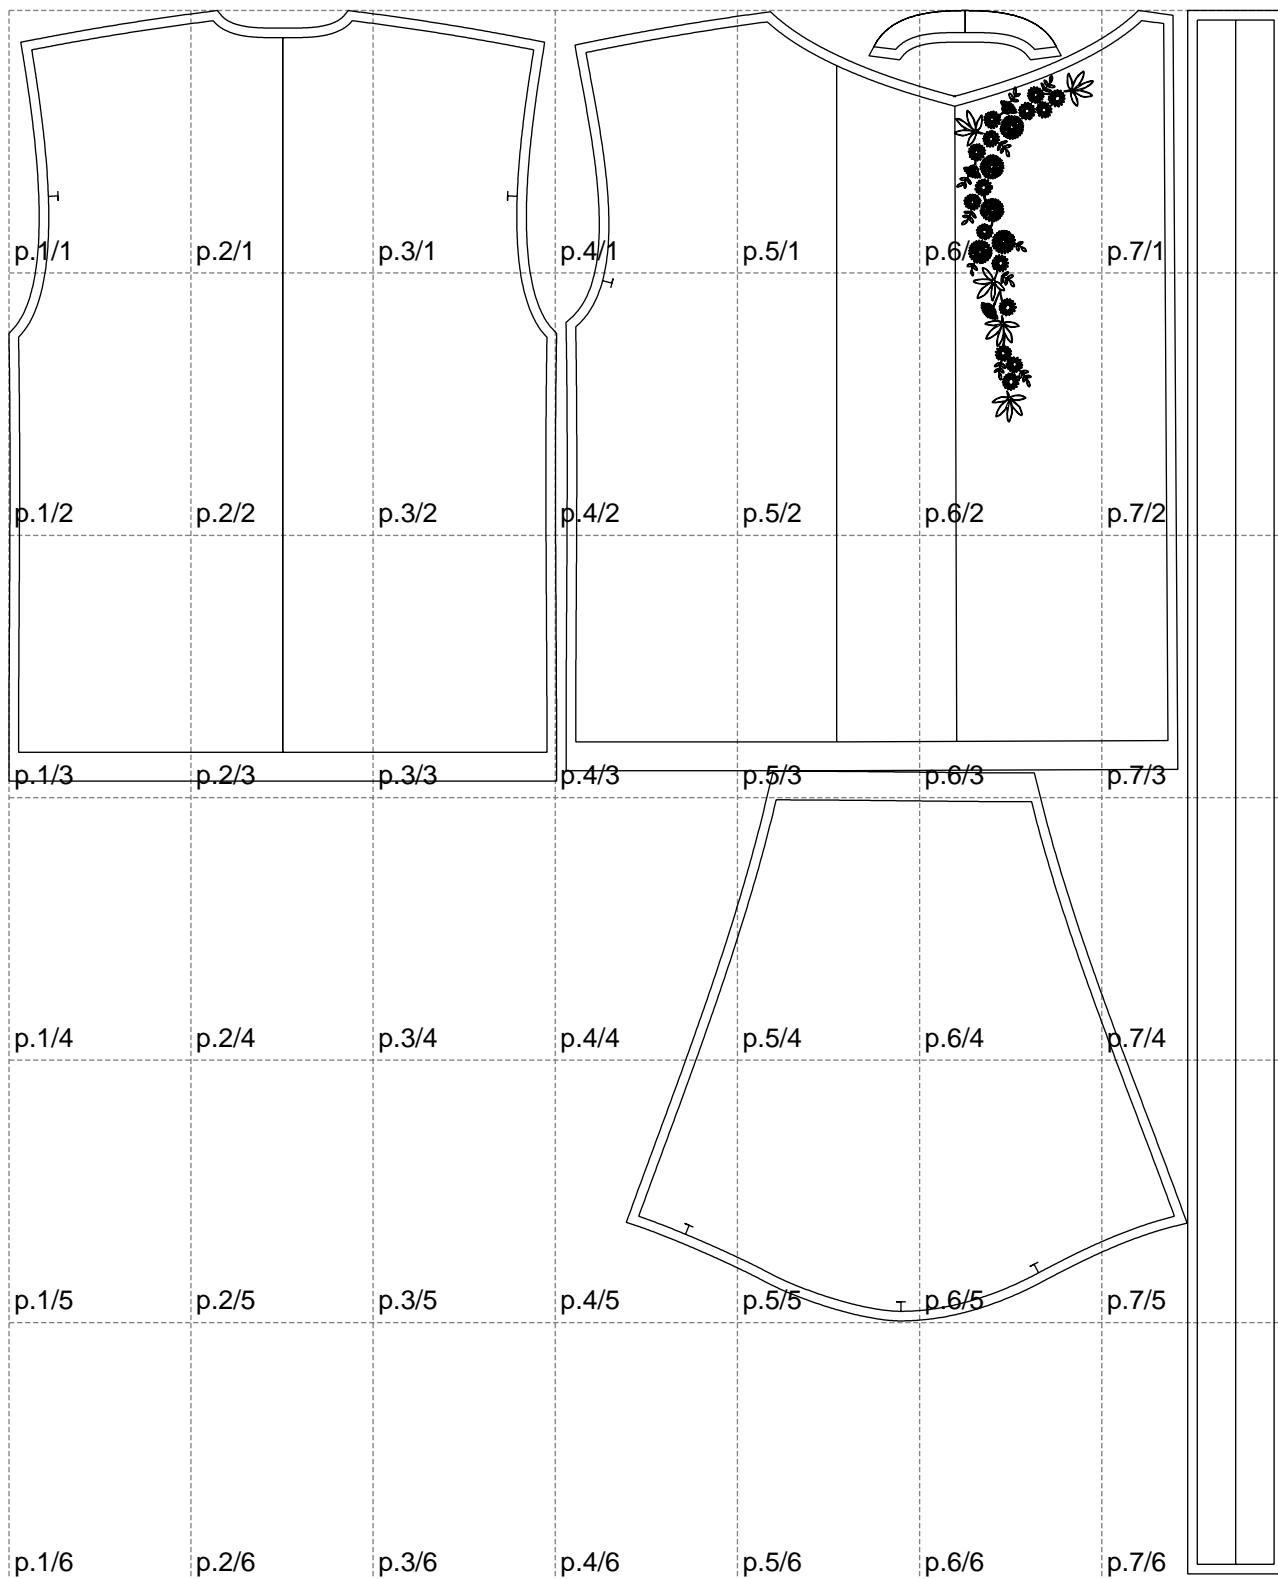

Not for print

Paper size: A4, size:1328.30 x1628.88 mm

# Example

size:1499.00 x1909.60 mm

Maneken =1 ver.0

rz\_1=170

rz\_16=88

rz\_17=75.6

rz\_18=67.6

rz\_19=96

rz\_20=94.6

---

. . . . .  
. . . . .  
. . . . .