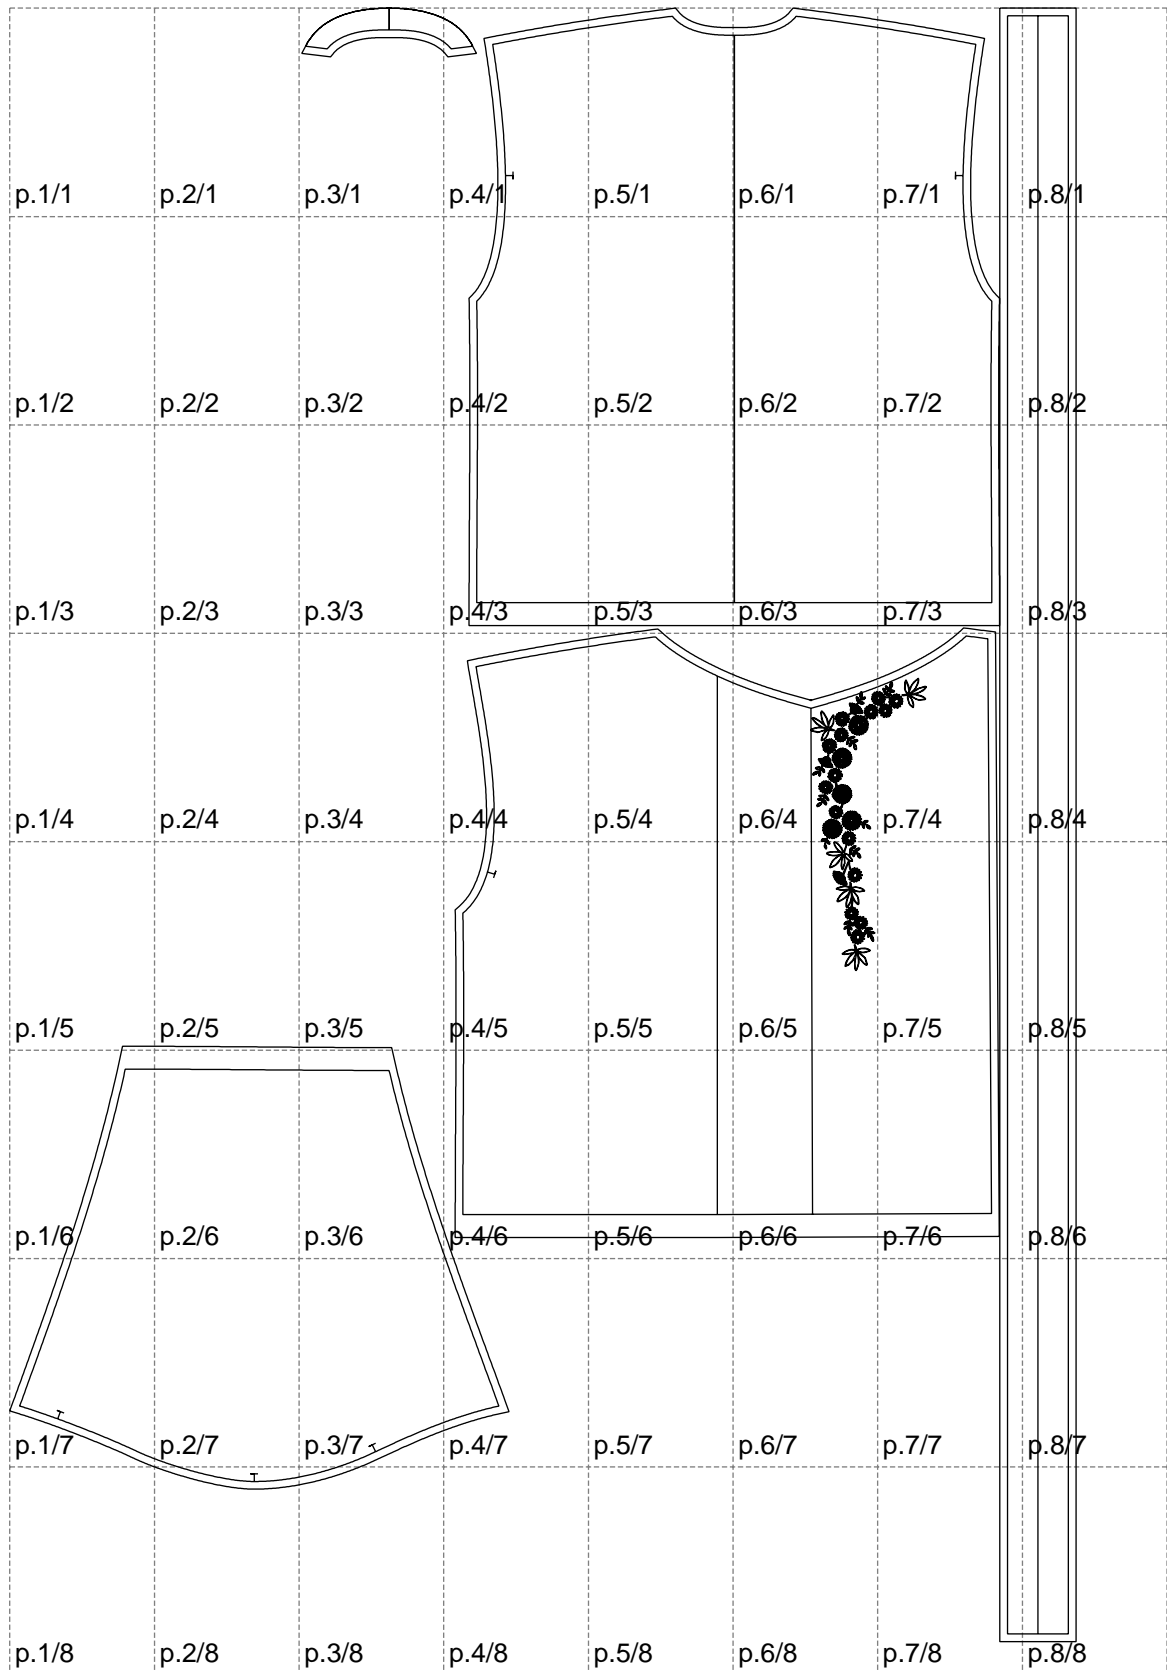

Not for print

Paper size: A4, size:1399.00 x2142.96 mm

# Example

size:1488.92 x2413.91 mm

Maneken =1 ver.0

rz\_1=170

rz\_16=108

rz\_17=92.5

rz\_18=89.2

rz\_19=116

rz\_20=113

---

. . . . .  
. . . . .  
. . . . .