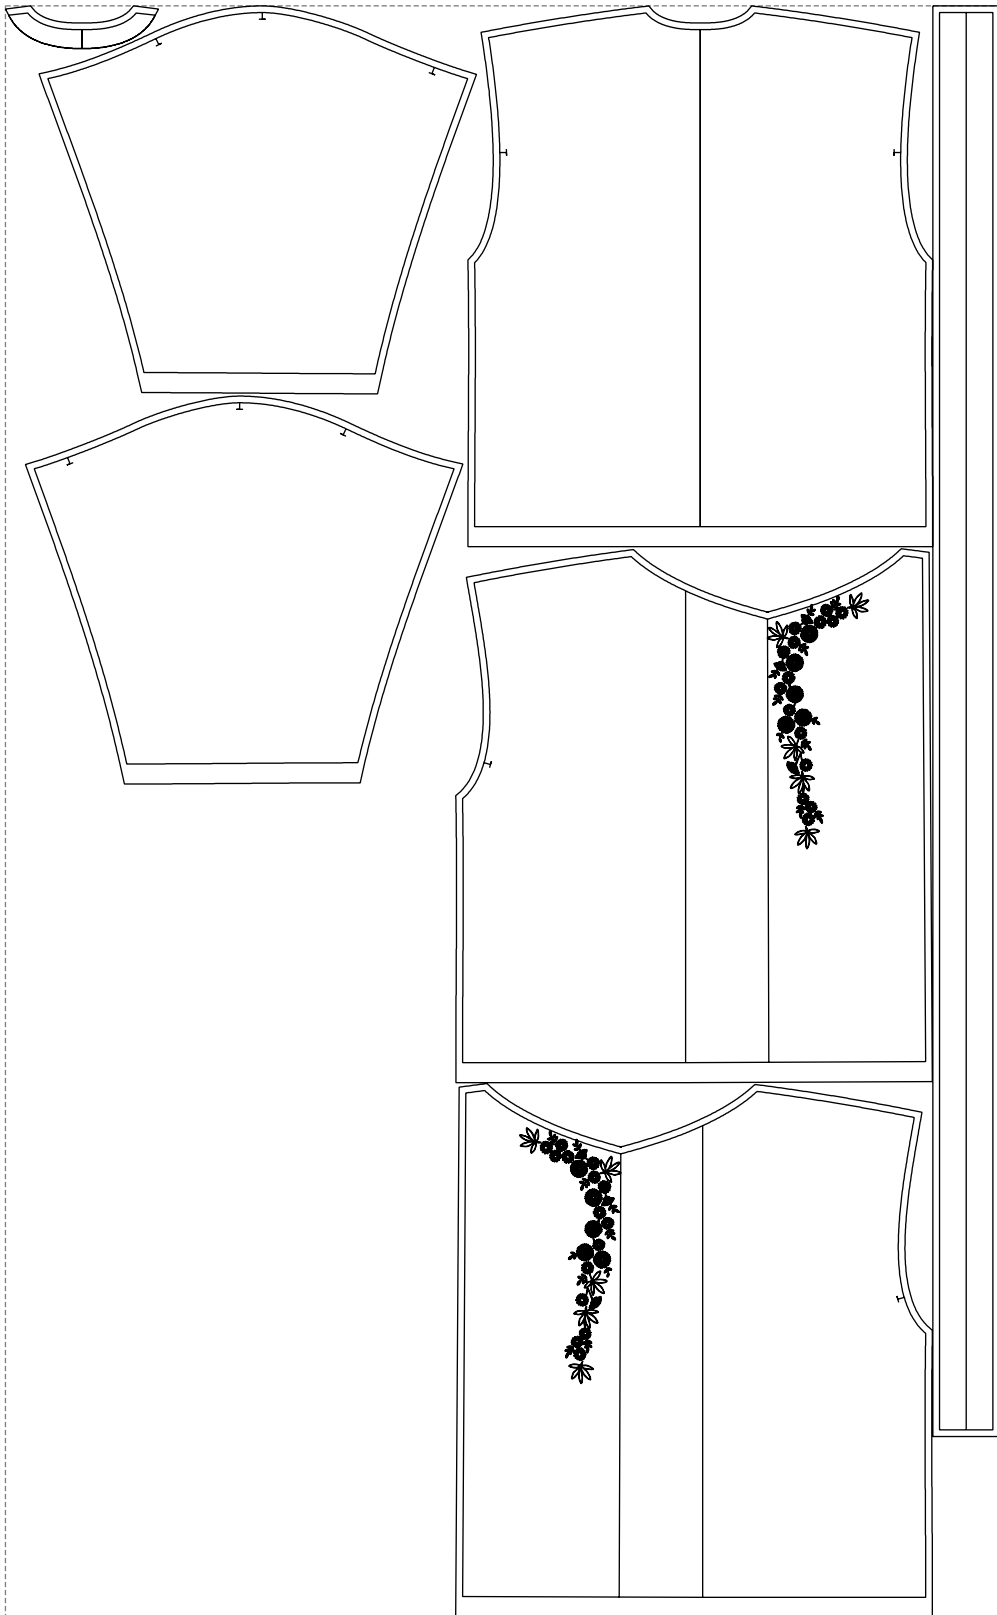

Not for print

Paper size: A4, size:1399.00 x2142.96 mm

# Example

size:1488.92 x2413.91 mm

Maneken =1 ver.0

rz\_1=170

rz\_16=108

rz\_17=92.5

rz\_18=89.2

rz\_19=116