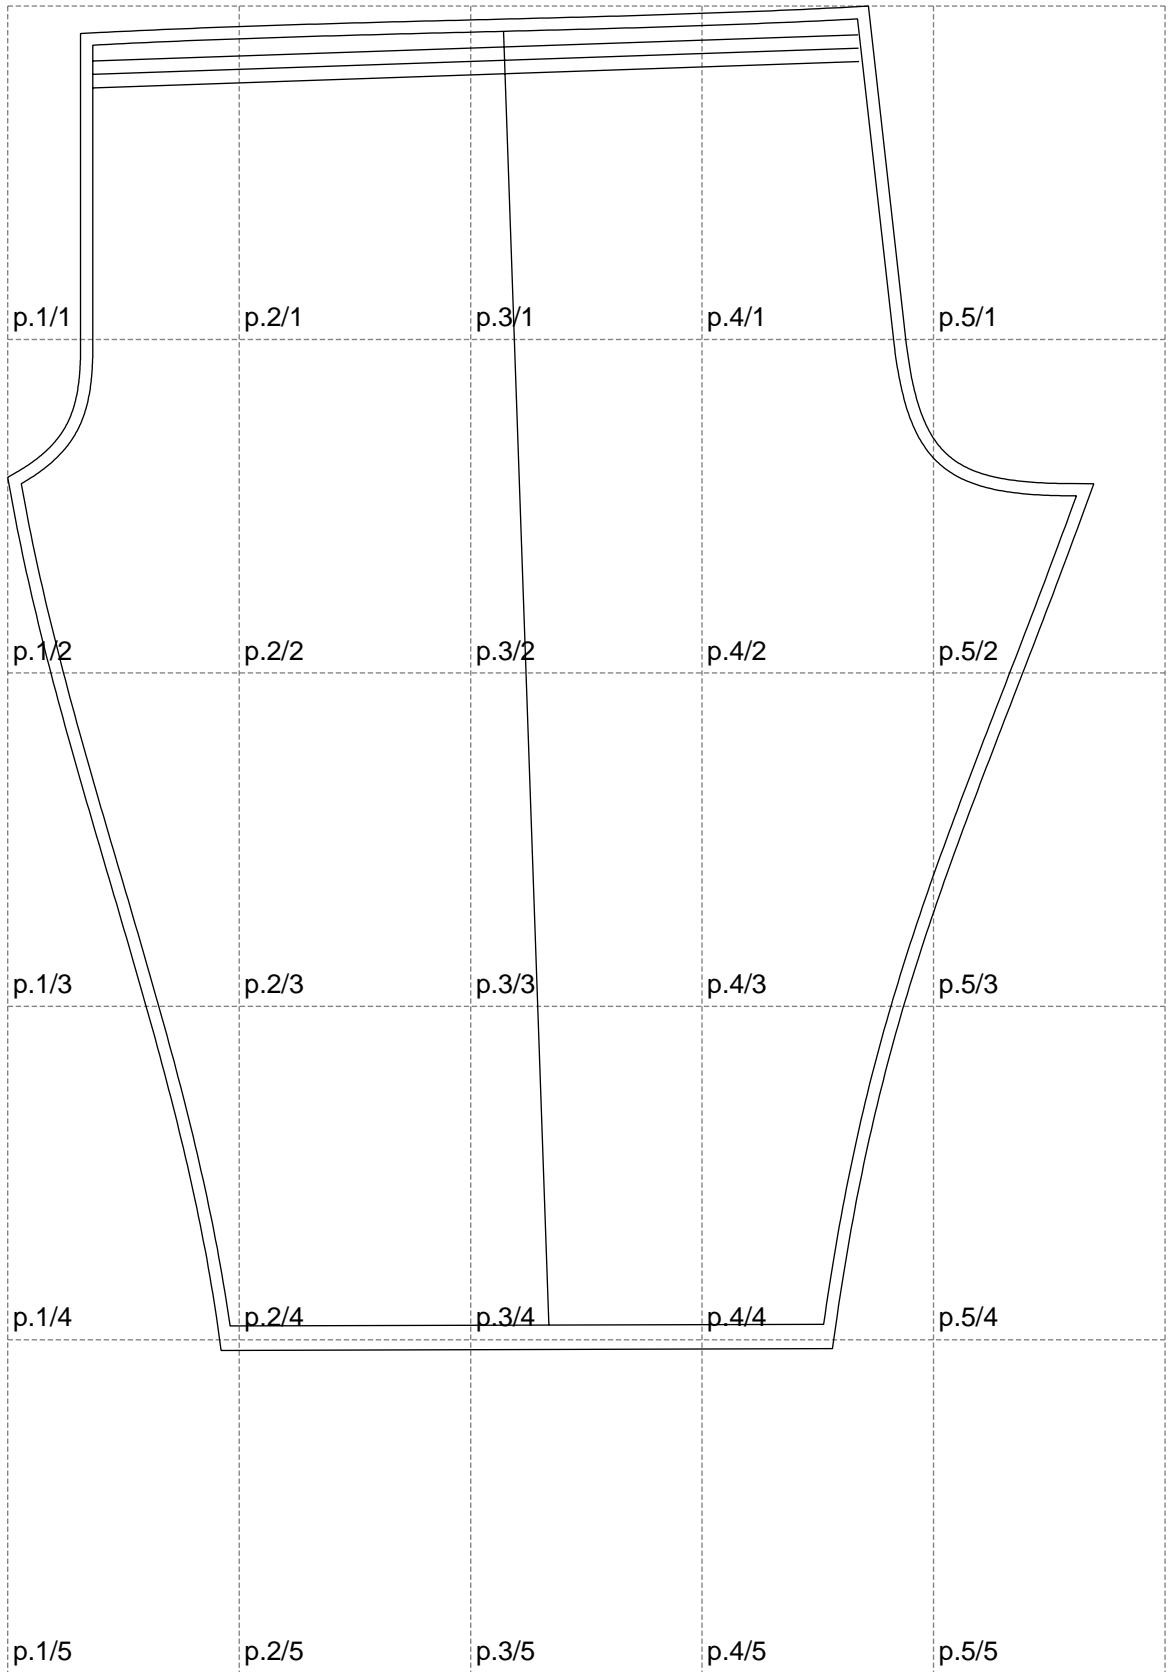

Not for print

Paper size: A4, size:890.58 x1102.26 mm

# Example

size:1499.00 x2184.49 mm

Maneken =1 ver.0

rz\_1=170

rz\_16=116

rz\_17=100

rz\_18=98.8

rz\_19=124

rz\_20=121

---

. . . . .  
. . . . .  
. . . . .