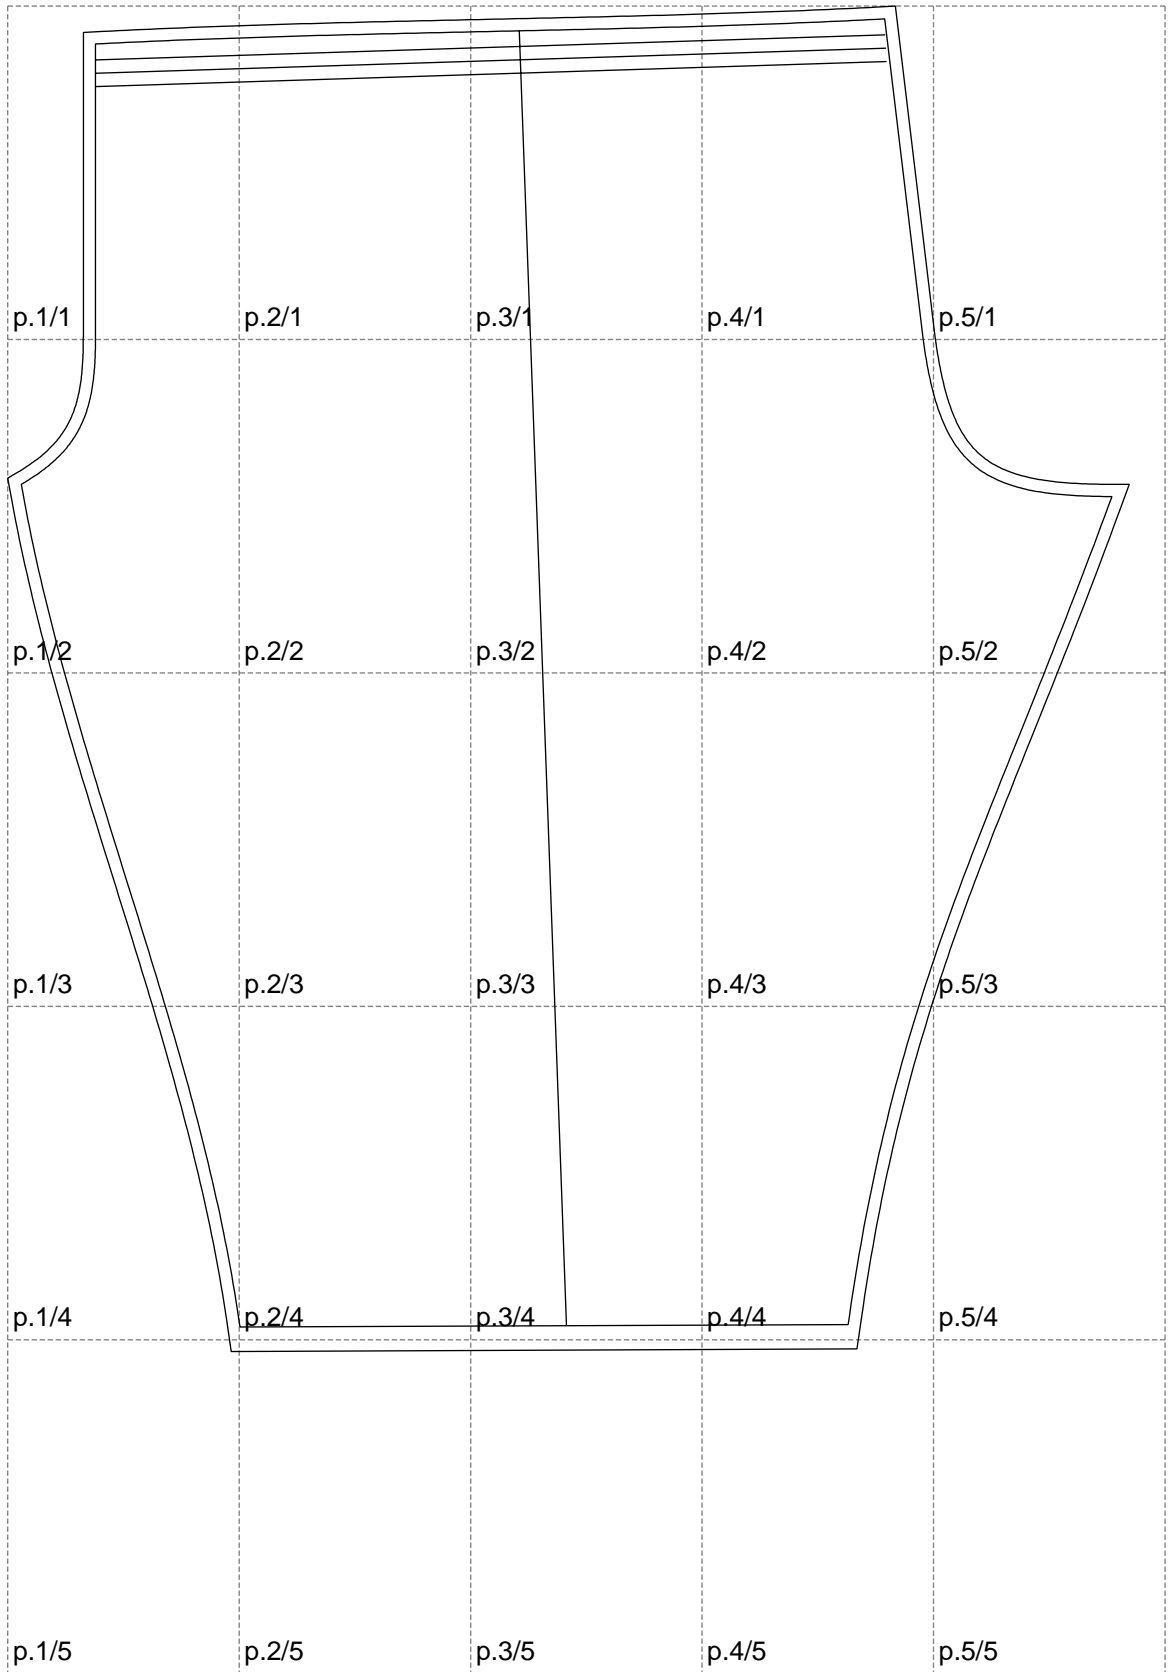

Not for print

Paper size: A4, size:919.65 x1103.15 mm

Example

size:1478.67 x2190.25 mm

Maneken =1 ver.0

rz_1=170

rz_16=120

rz_17=104

rz_18=103.6

rz_19=128

rz_20=125.1

.
.
.