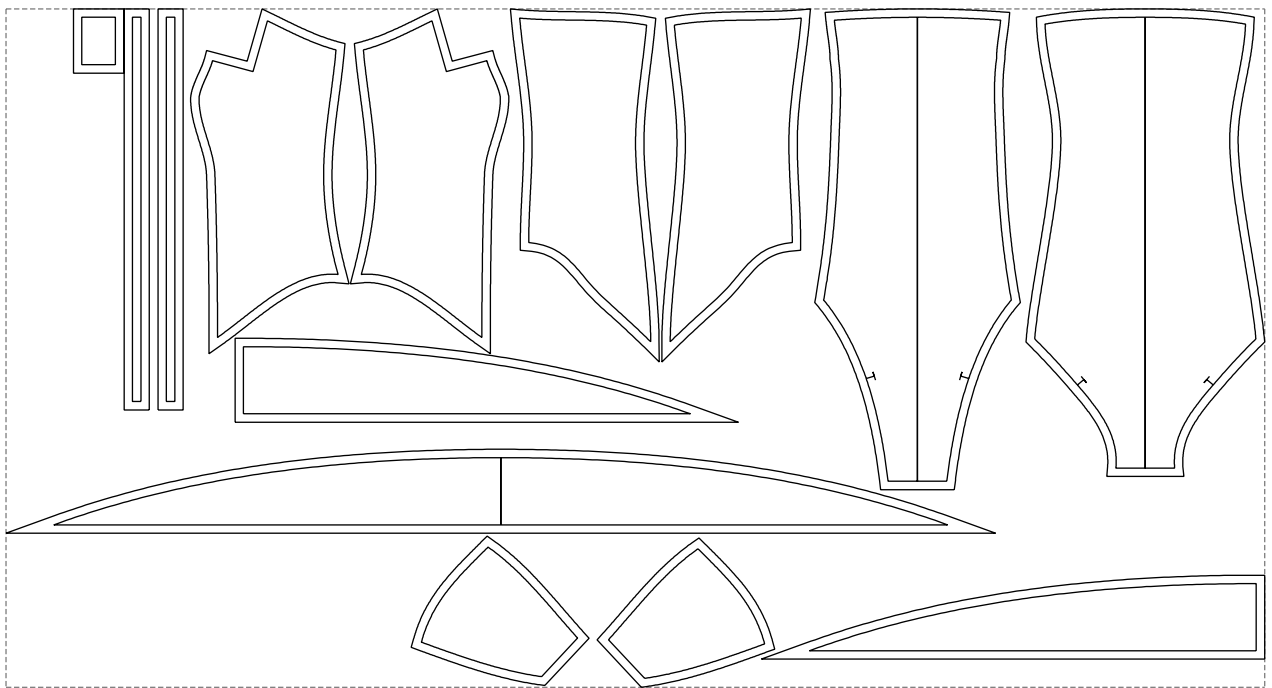

Not for print

Paper size: A4, size:1388.98 x648.59 mm

# Example

size:1499.00 x808.08 mm

Maneken =1 ver.0

rz\_1=170

rz\_16=104

rz\_17=88.9

rz\_18=84.4

rz\_19=112