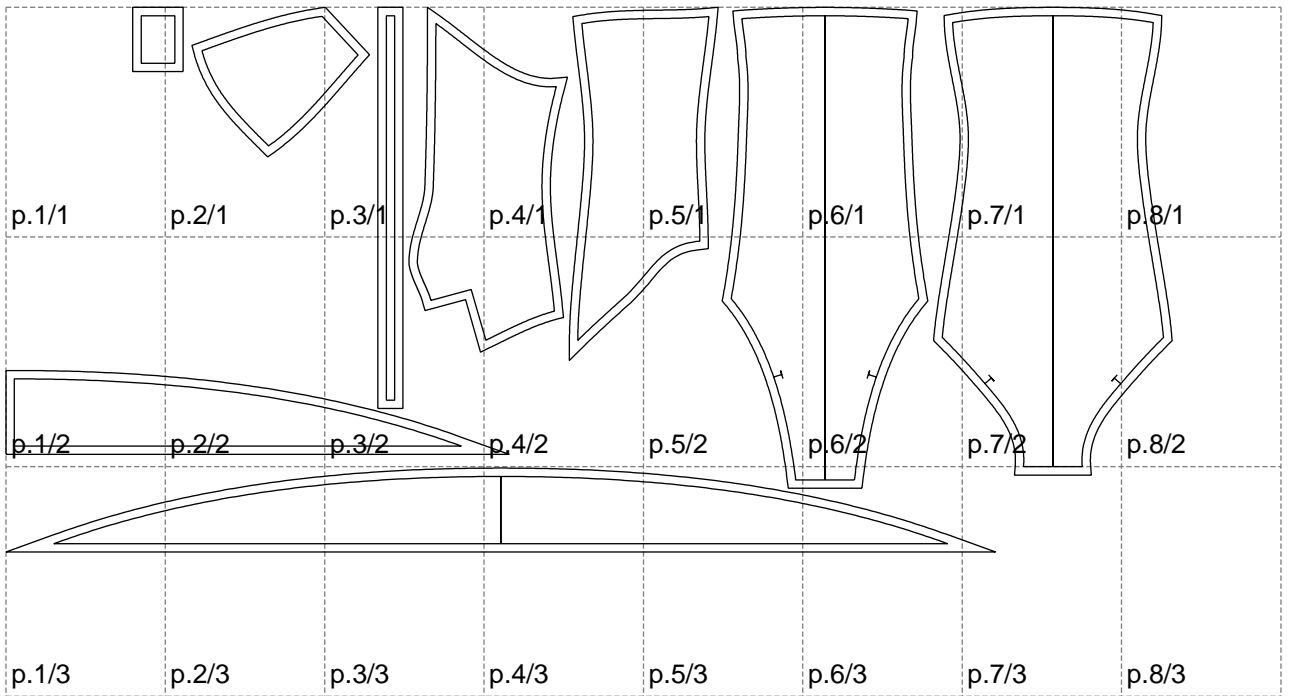

Not for print

Paper size: A4, size:1388.98 x648.59 mm

# Example

size:1499.00 x808.08 mm

Maneken =1 ver.0

rz\_1=170

rz\_16=104

rz\_17=88.9

rz\_18=84.4

rz\_19=112

rz\_20=109.3

---

. . . . .  
. . . . .  
. . . . .