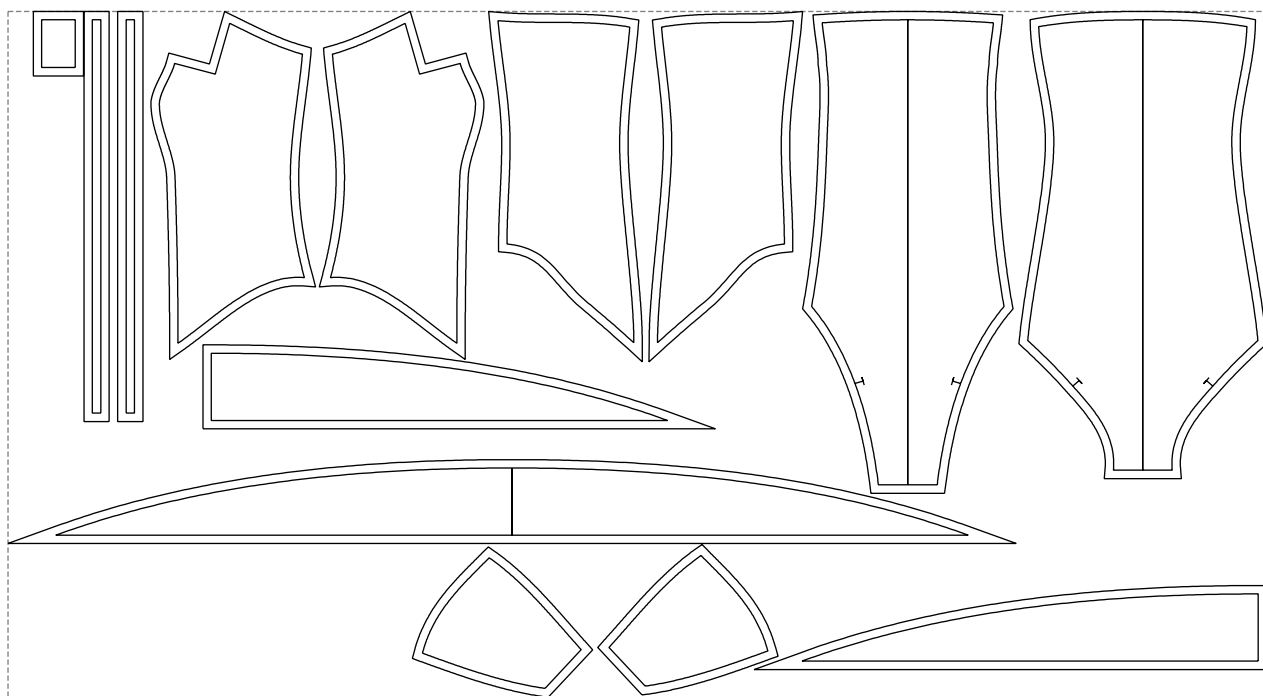

Not for print

Paper size: A4, size:1399.00 x803.90 mm

# Example

size:1499.00 x816.96 mm

Maneken =1 ver.0

rz\_1=170

rz\_16=108

rz\_17=92.5

rz\_18=89.2

rz\_19=116