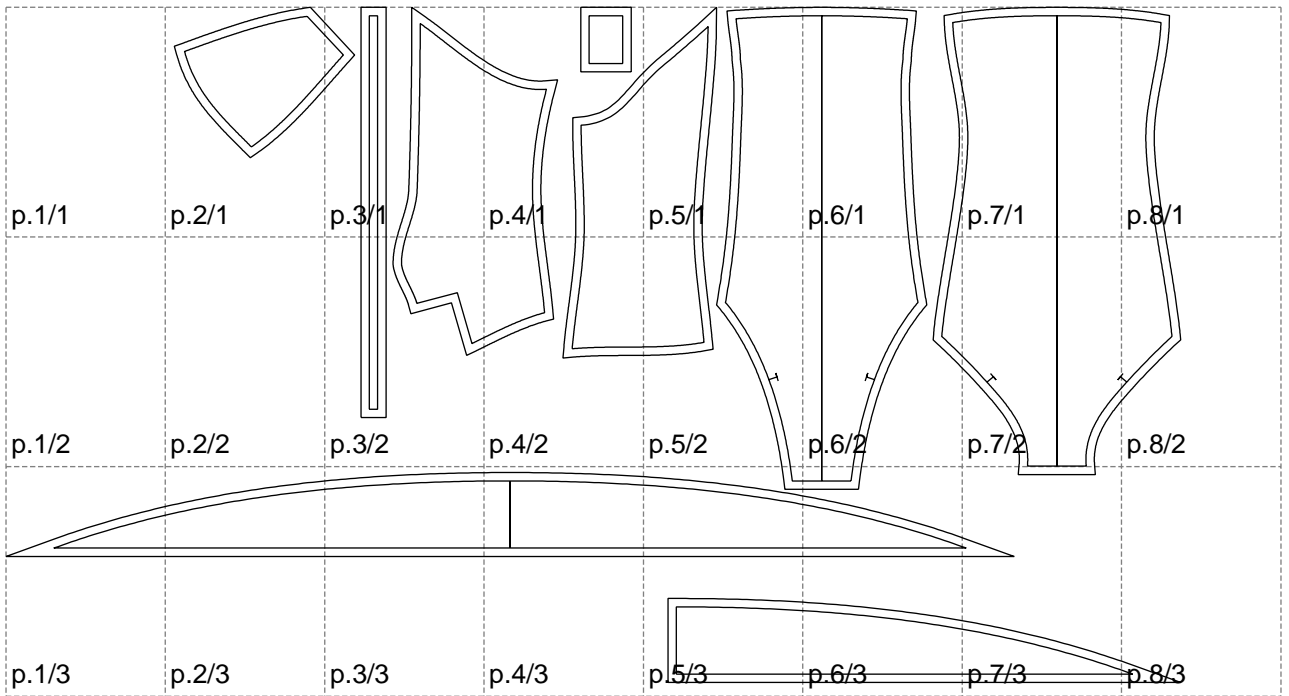

Not for print

Paper size: A4, size:1399.00 x803.90 mm

# Example

size:1499.00 x816.96 mm

Maneken =1 ver.0

rz\_1=170

rz\_16=108

rz\_17=92.5

rz\_18=89.2

rz\_19=116

rz\_20=113

---

. . . . .  
. . . . .  
. . . . .