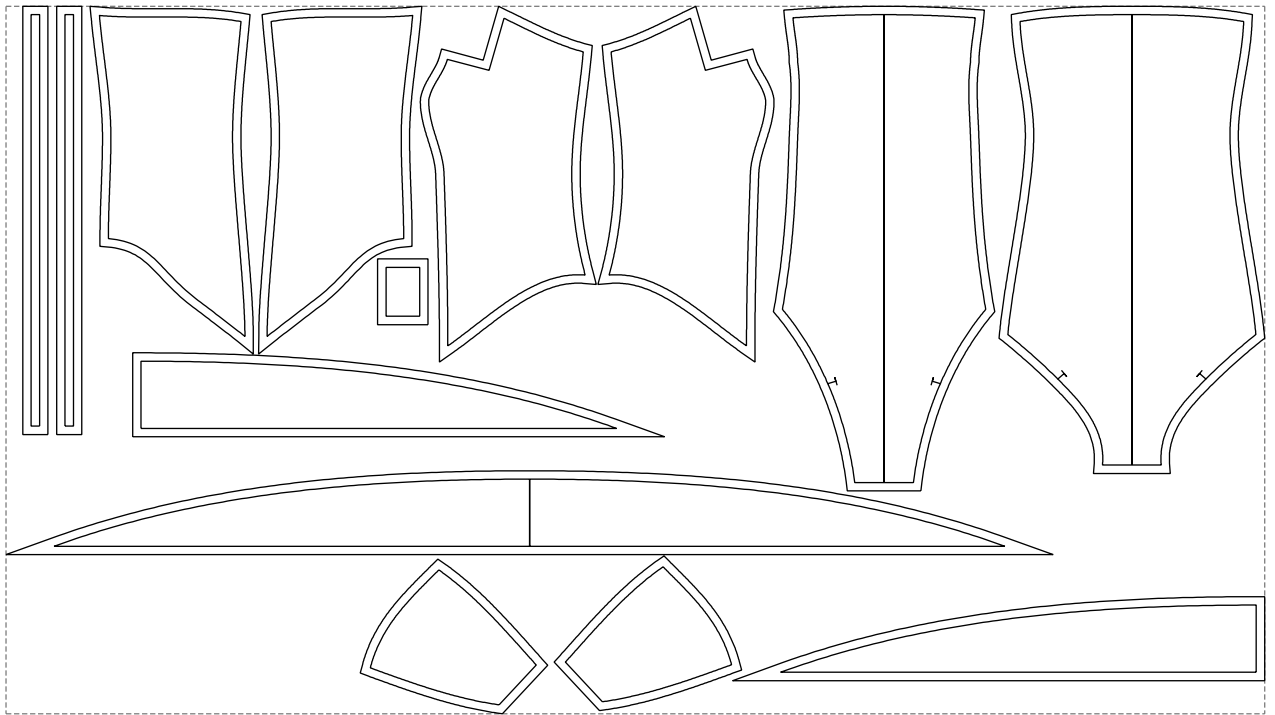

Not for print

Paper size: A4, size:1368.61 x819.32 mm

# Example

size:1499.00 x842.78 mm

Maneken =1 ver.0

rz\_1=170

rz\_16=116

rz\_17=100

rz\_18=98.8

rz\_19=124