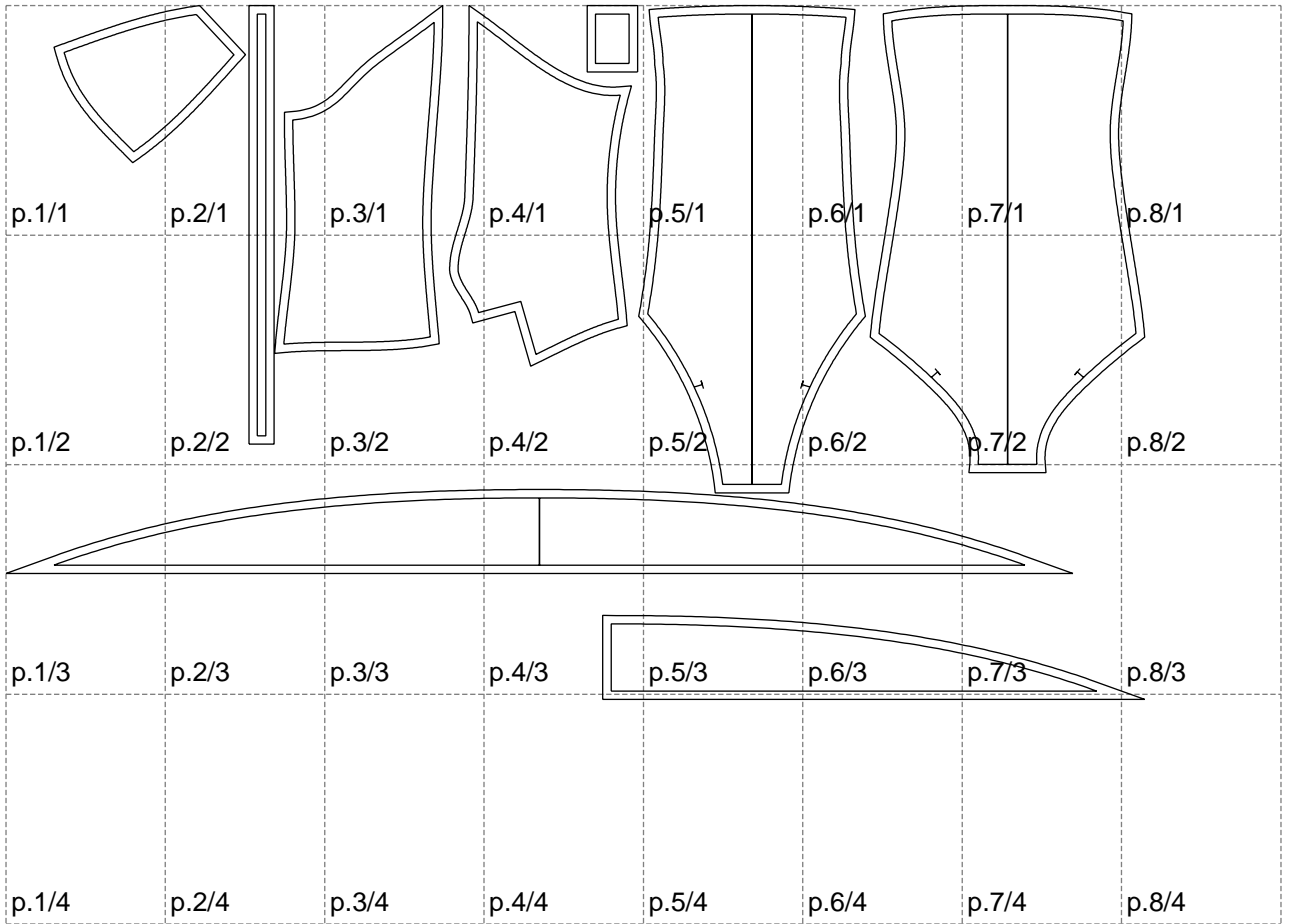

Not for print

Paper size: A4, size:1356.28 x826.30 mm

Example

size:1478.88 x894.28 mm

Maneken =1 ver.0

rz_1=170

rz_16=120

rz_17=104

rz_18=103.6

rz_19=128

rz_20=125.1

.
.
.