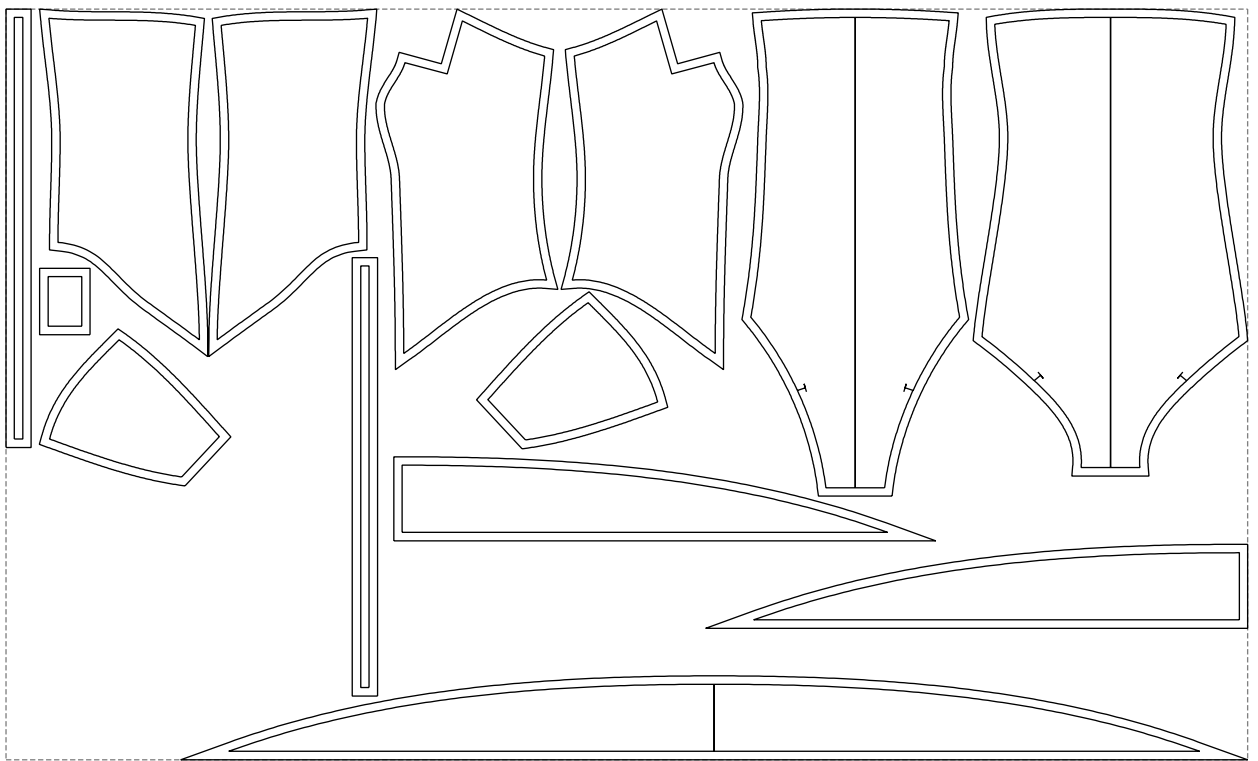

Not for print

Paper size: A4, size:1356.28 x826.30 mm

Example

size:1478.88 x894.28 mm

Maneken =1 ver.0

rz_1=170

rz_16=120

rz_17=104

rz_18=103.6

rz_19=128

rz_20=125.1

.
.
.