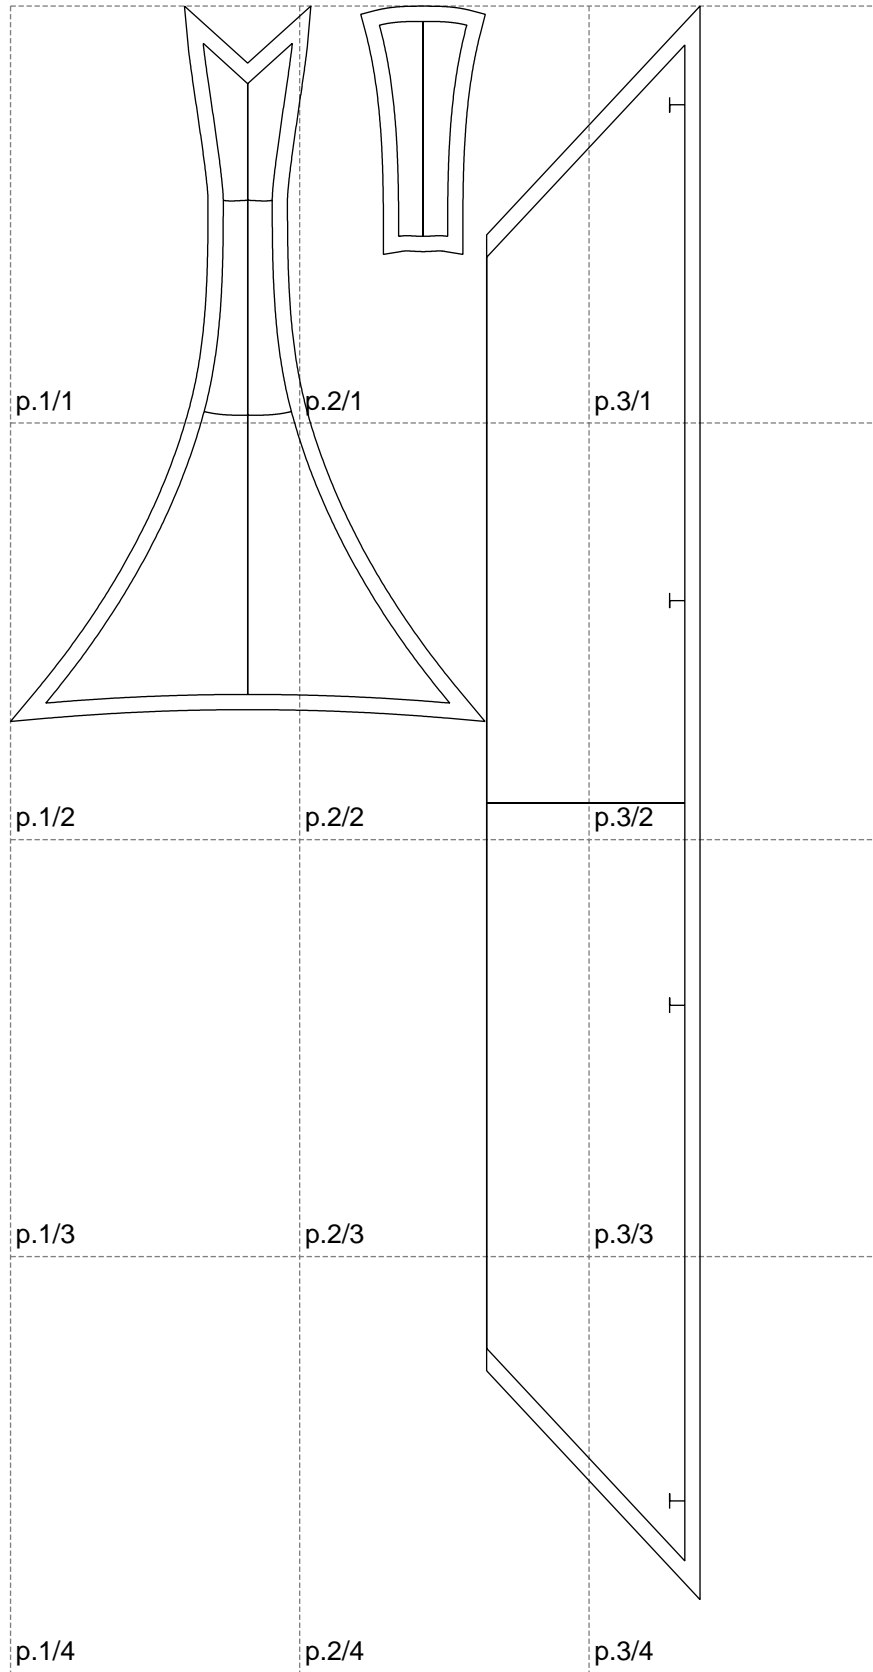

Not for print

Paper size: A4, size:452.39 x1045.25 mm

# Example

size:311.41 x469.21 mm

Maneken =1 ver.0

rz\_1=170

rz\_16=100

rz\_17=85.4

rz\_18=80.2

rz\_19=108

rz\_20=105.4

---

. . . . .  
. . . . .  
. . . . .