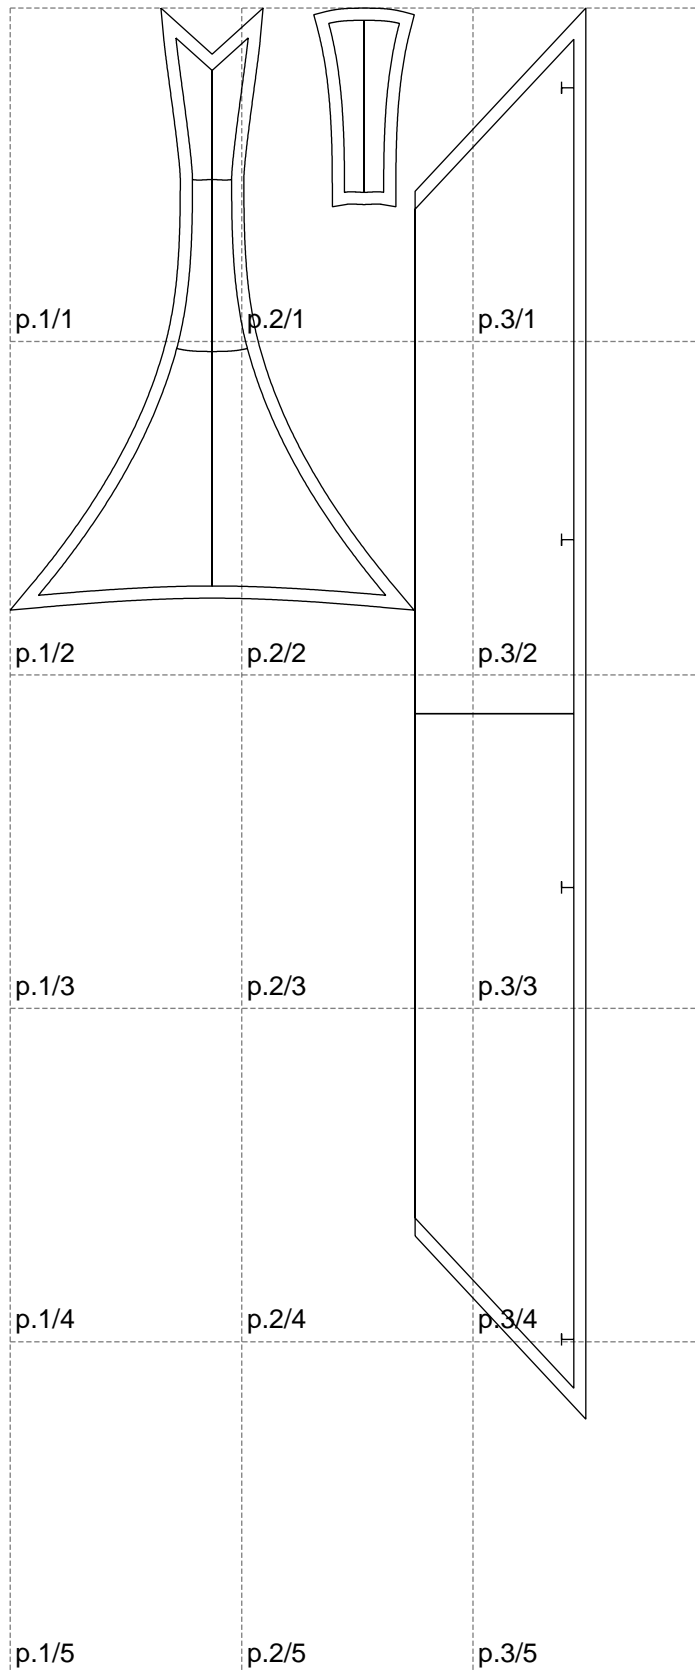

Not for print

Paper size: A4, size:472.11 x1156.85 mm

# Example

size:331.06 x493.49 mm

Maneken =1 ver.0

rz\_1=170

rz\_16=108

rz\_17=92.5

rz\_18=89.2

rz\_19=116

rz\_20=113

---

. . . . .  
. . . . .  
. . . . .