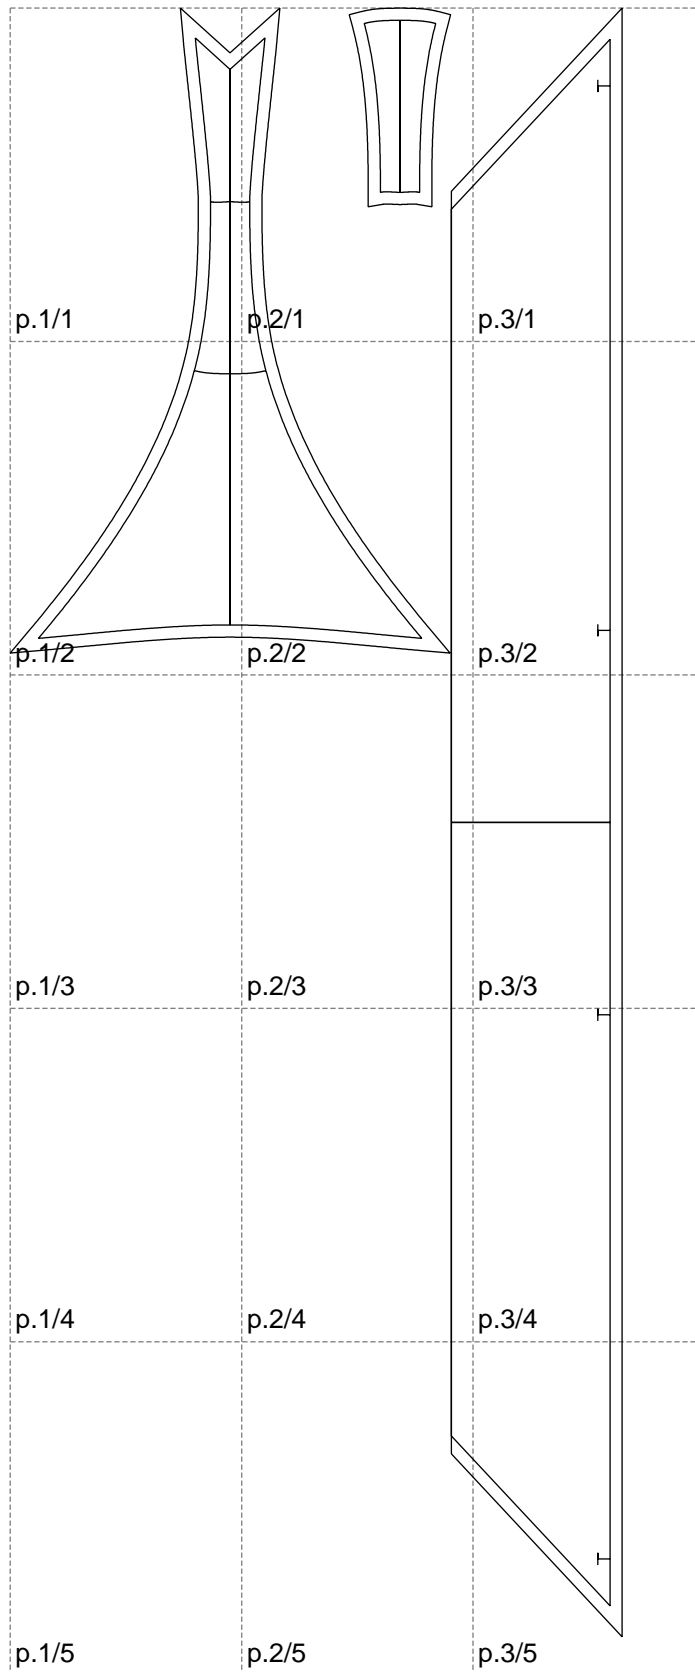

Not for print

Paper size: A4, size:501.82 x1335.41 mm

# Example

size:360.69 x528.81 mm

Maneken =1 ver.0

rz\_1=170

rz\_16=120

rz\_17=104

rz\_18=103.6

rz\_19=128

rz\_20=125.1

---

. . . . .  
. . . . .  
. . . . .