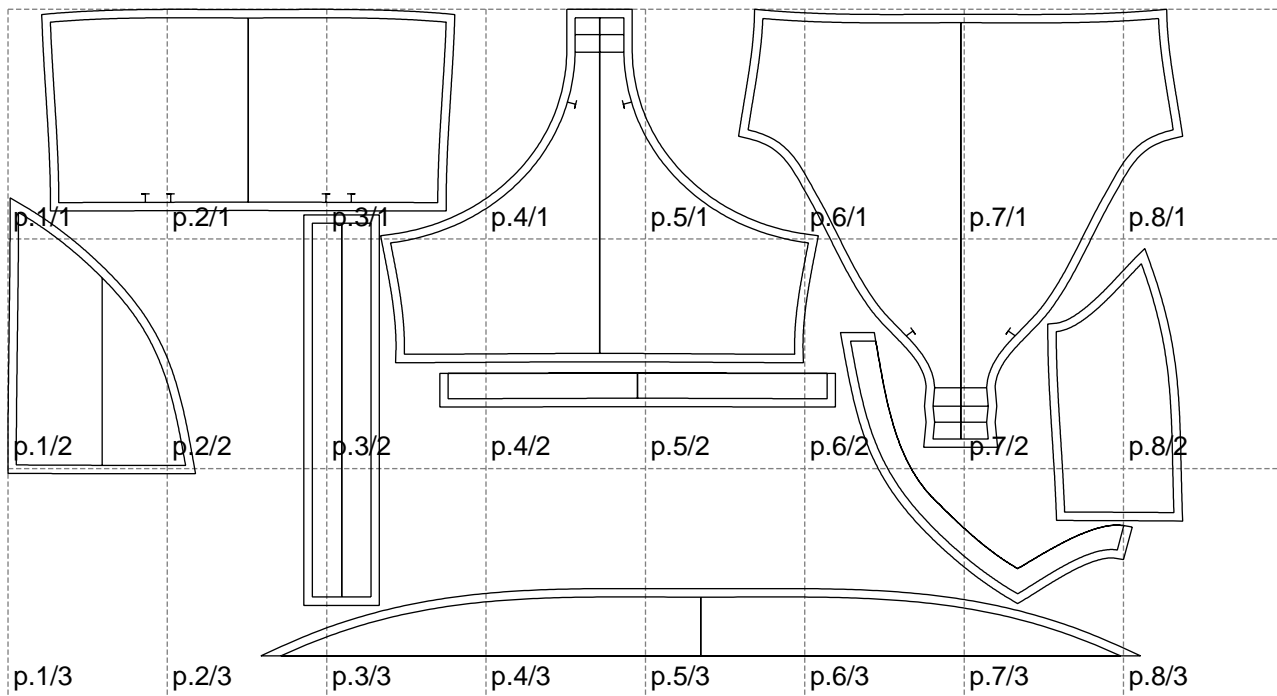

Not for print

Paper size: A4, size:1399.00 x769.92 mm

# Example

size:1499.00 x917.09 mm

Maneken =1 ver.0

rz\_1=170

rz\_16=88

rz\_17=75.6

rz\_18=67.6

rz\_19=96

rz\_20=94.6

---

. . . . .  
. . . . .  
. . . . .