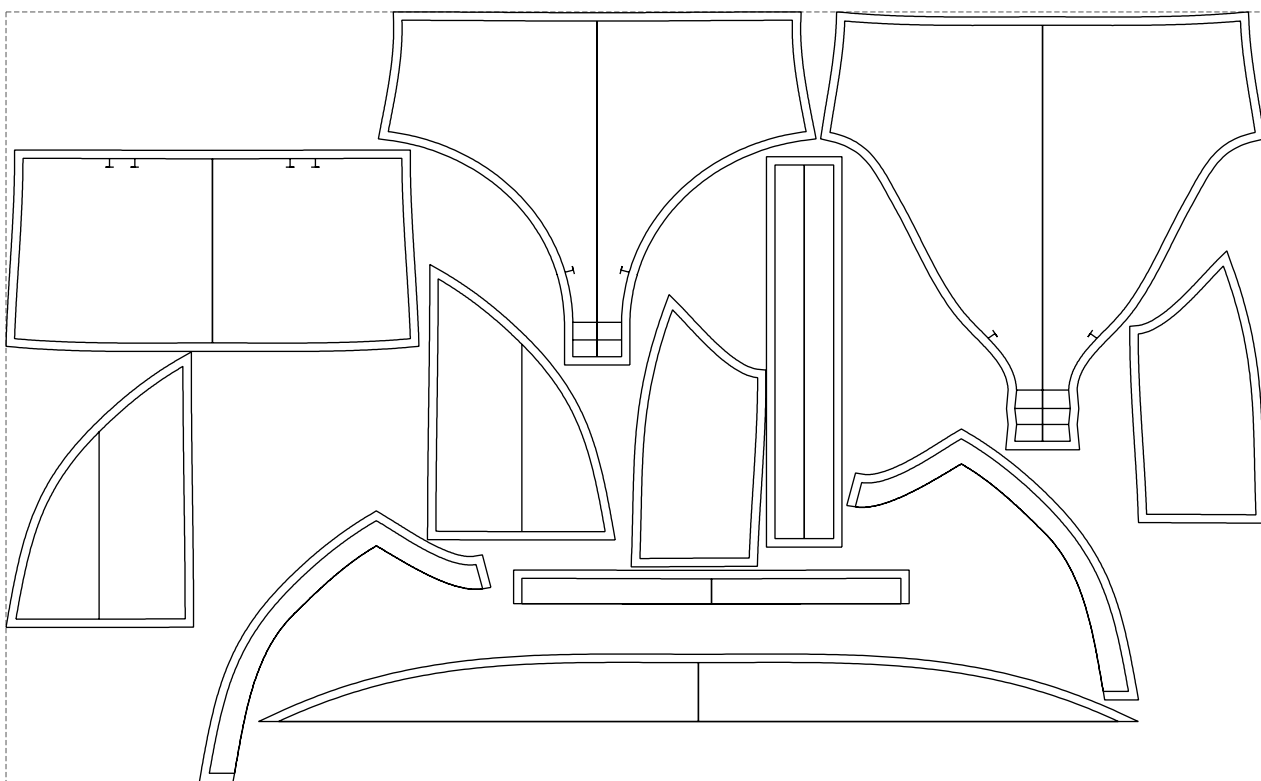

Not for print

Paper size: A4, size:1399.00 x769.92 mm

# Example

size:1499.00 x917.09 mm

Maneken =1 ver.0

rz\_1=170

rz\_16=88

rz\_17=75.6

rz\_18=67.6

rz\_19=96

rz\_20=94.6

---

. . . . .  
. . . . .  
. . . . .