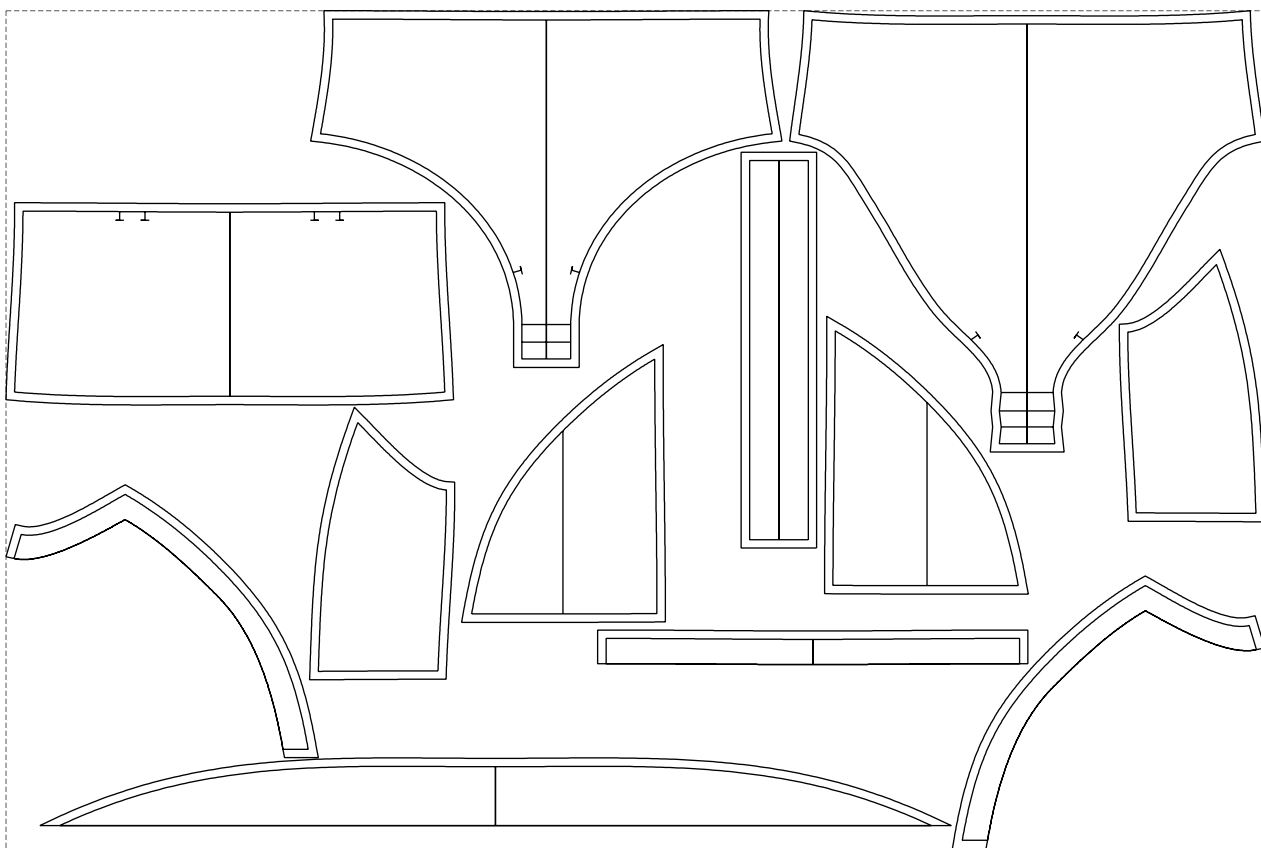

Not for print

Paper size: A4, size:1388.92 x808.83 mm

# Example

size:1499.00 x998.29 mm

Maneken =1 ver.0

rz\_1=170

rz\_16=96

rz\_17=82

rz\_18=76

rz\_19=104

rz\_20=101.8

---

. . . . .  
. . . . .  
. . . . .