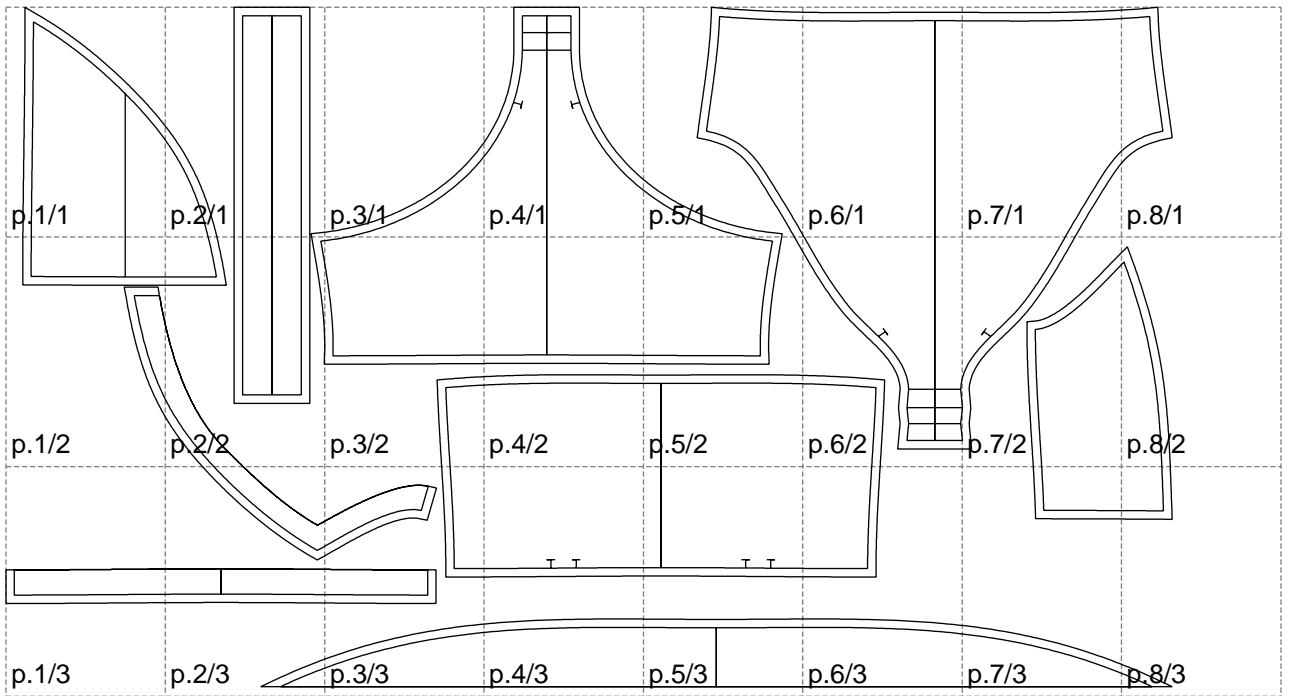

Not for print

Paper size: A4, size:1388.92 x808.83 mm

# Example

size:1499.00 x998.29 mm

Maneken =1 ver.0

rz\_1=170

rz\_16=96

rz\_17=82

rz\_18=76

rz\_19=104

rz\_20=101.8

---

. . . . .  
. . . . .  
. . . . .