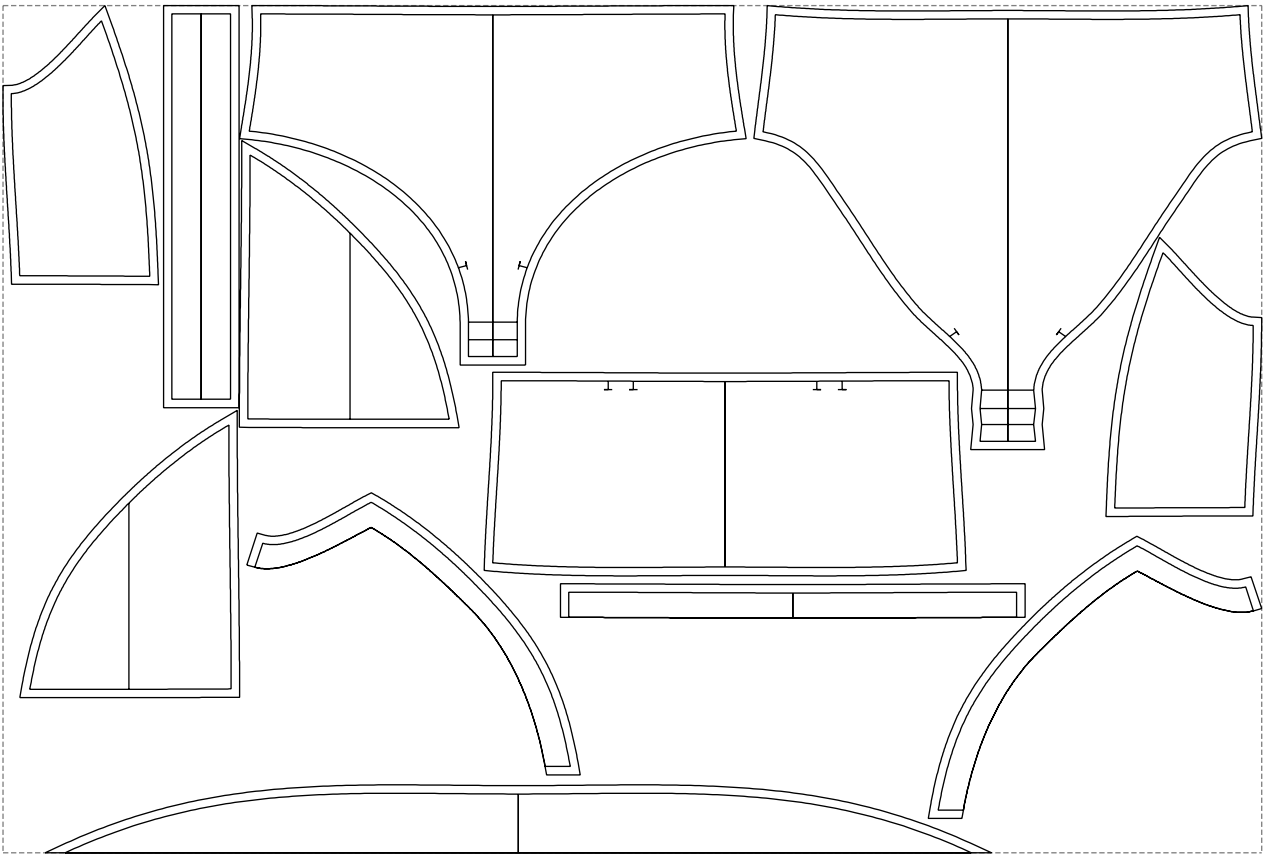

Not for print

Paper size: A4, size:1399.00 x879.24 mm

# Example

size:1499.00 x1009.18 mm

Maneken =1 ver.0

rz\_1=170

rz\_16=104

rz\_17=88.9

rz\_18=84.4

rz\_19=112