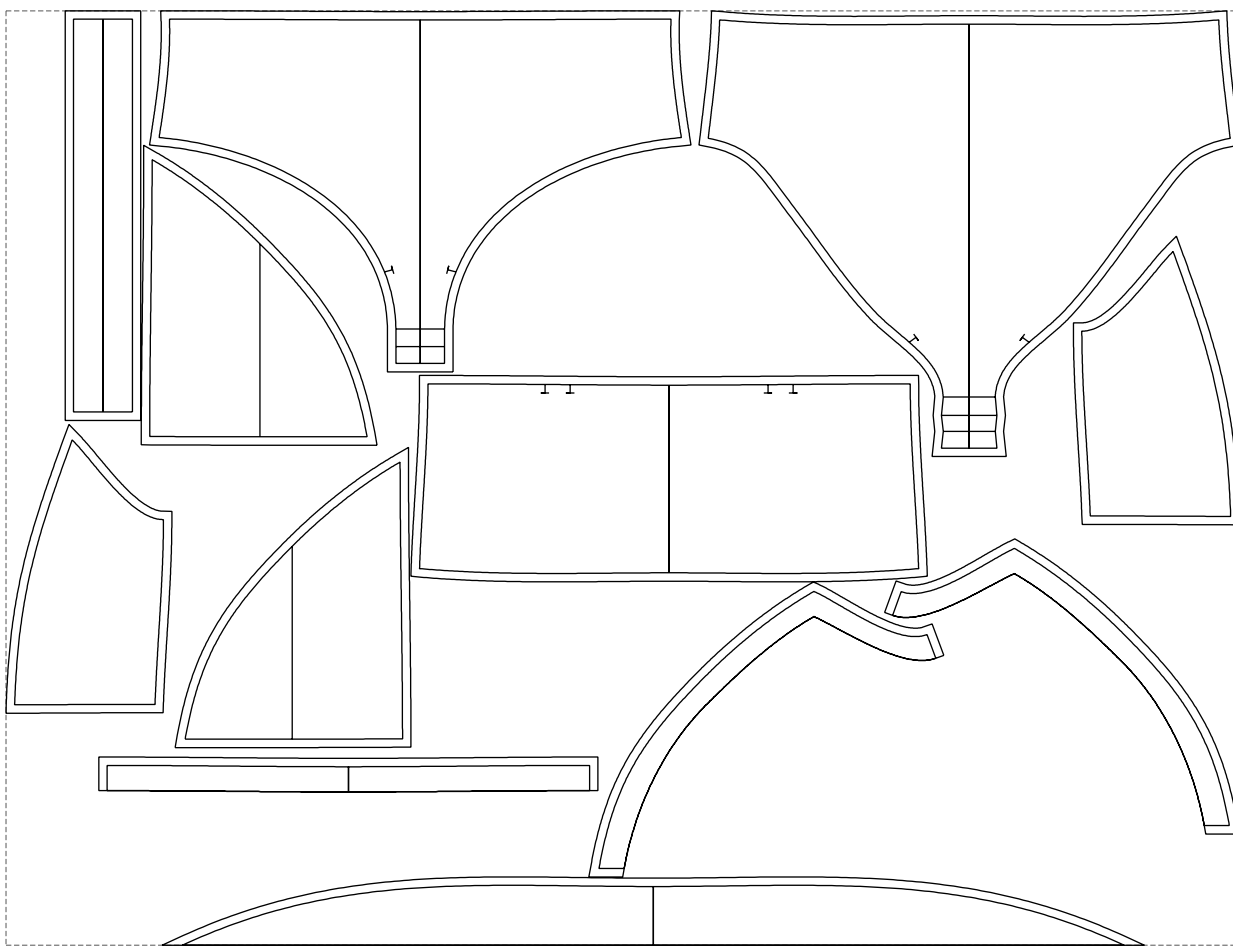

Not for print

Paper size: A4, size:1399.00 x873.73 mm

# Example

size:1468.97 x1113.19 mm

Maneken =1 ver.0

rz\_1=170

rz\_16=112

rz\_17=96.2

rz\_18=94

rz\_19=120