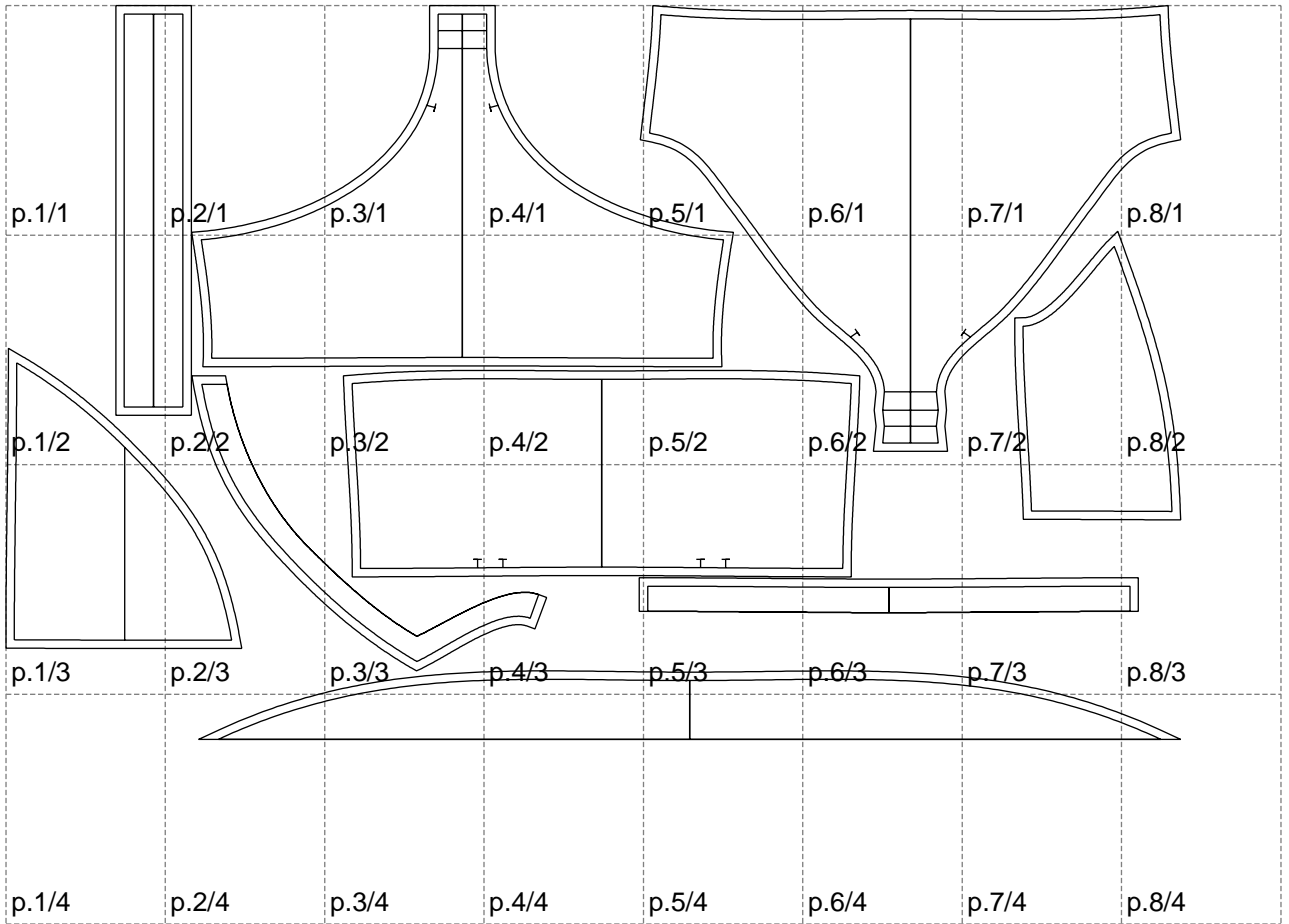

Not for print

Paper size: A4, size:1399.00 x873.73 mm

# Example

size:1468.97 x1113.19 mm

Maneken =1 ver.0

rz\_1=170

rz\_16=112

rz\_17=96.2

rz\_18=94

rz\_19=120

rz\_20=117

---

. . . . .  
. . . . .  
. . . . .