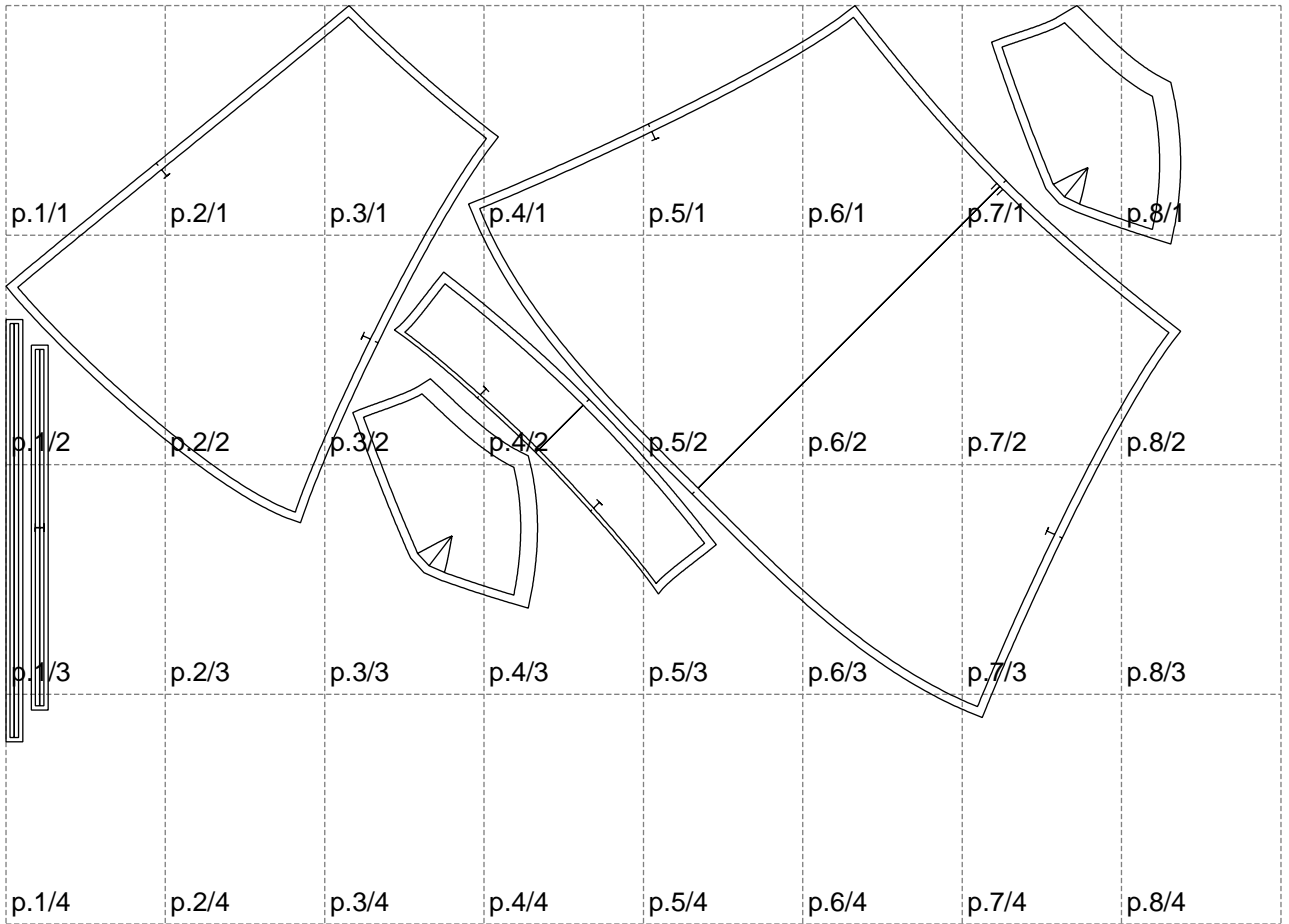

Not for print

Paper size: A4, size:1399.00 x876.72 mm

# Example

size:1499.00 x1074.05 mm

Maneken =1 ver.0

rz\_1=170

rz\_16=112

rz\_17=96.2

rz\_18=94

rz\_19=120

rz\_20=117

---

. . . . .  
. . . . .  
. . . . .