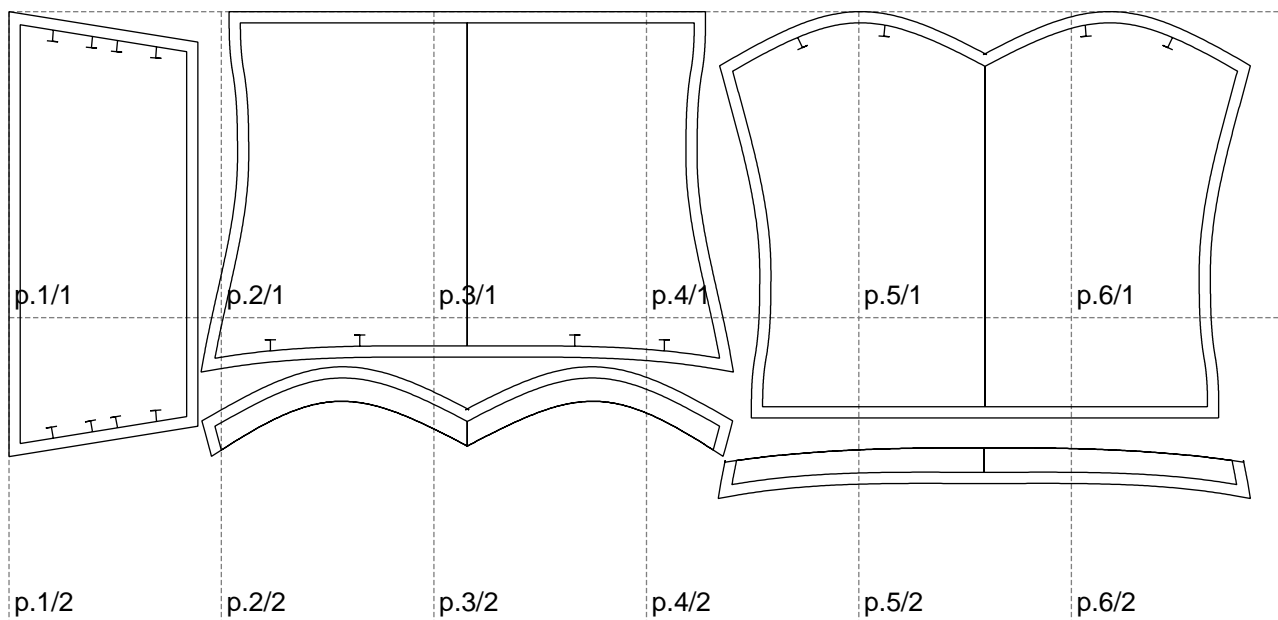

Not for print

Paper size: A4, size:1108.95 x434.76 mm

# Example

size:338.83 x397.48 mm

Maneken =1 ver.0

rz\_1=170

rz\_16=92

rz\_17=78.8

rz\_18=71.8

rz\_19=100

rz\_20=98.1

---

. . . . .  
. . . . .  
. . . . .