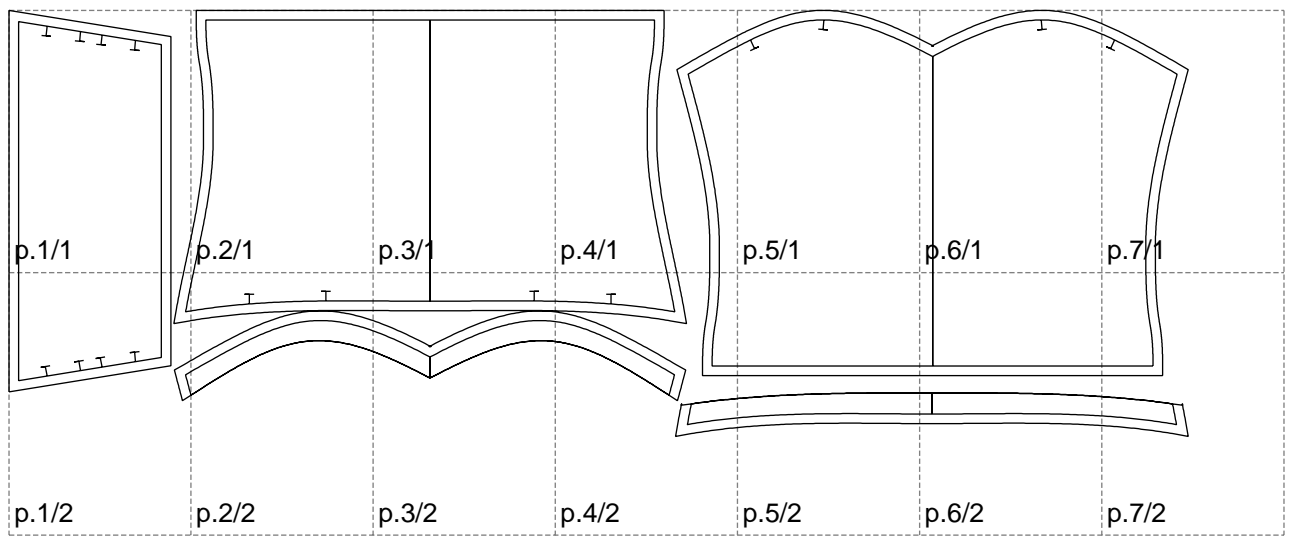

Not for print

Paper size: A4, size:1228.97 x443.88 mm

# Example

size:338.83 x397.48 mm

Maneken =1 ver.0

rz\_1=170

rz\_16=104

rz\_17=88.9

rz\_18=84.4

rz\_19=112

rz\_20=109.3

---

. . . . .  
. . . . .  
. . . . .