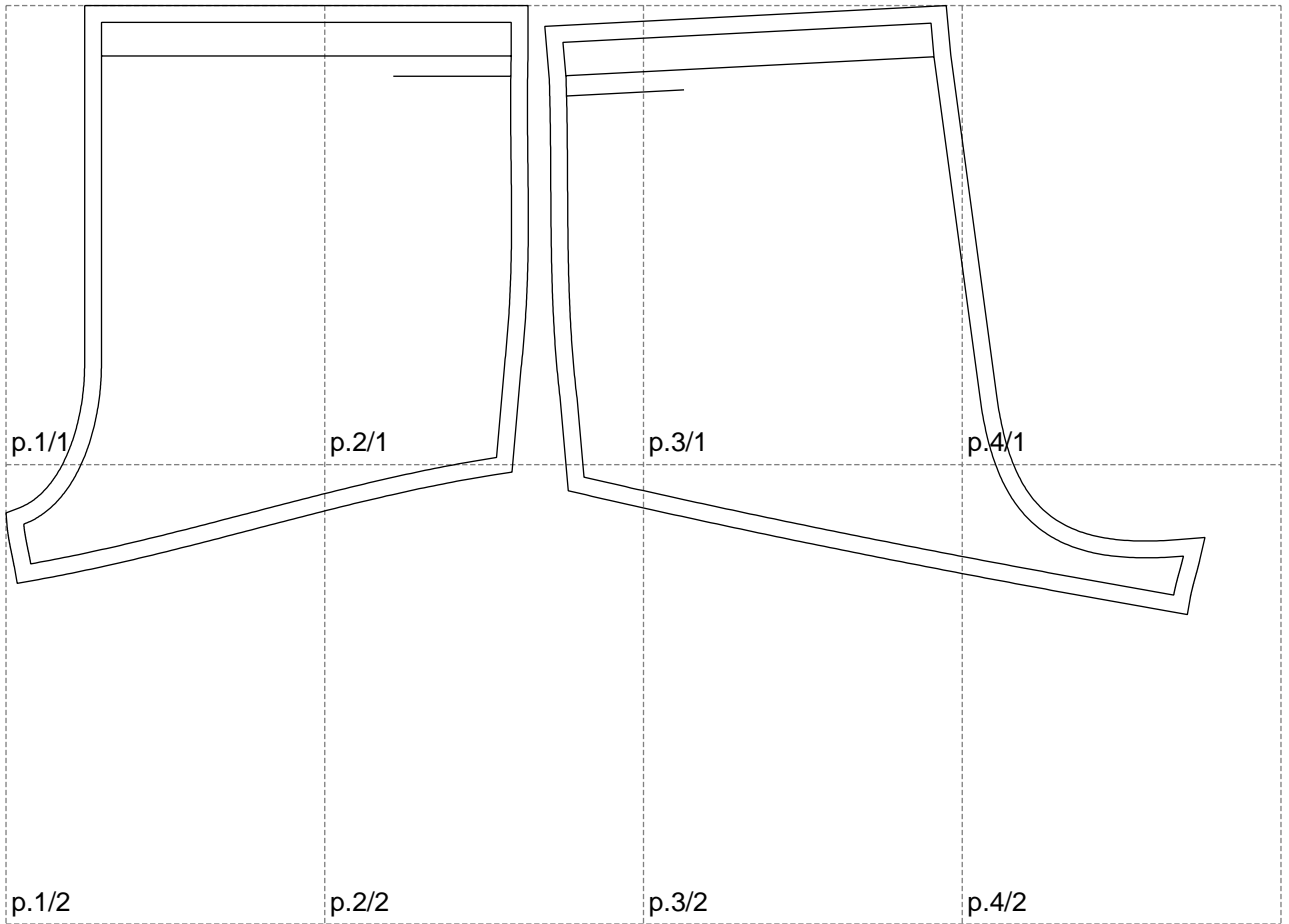

Not for print

Paper size: A4, size:714.01 x362.63 mm

# Example

size:1307.72 x362.63 mm

Maneken =1 ver.0

rz\_1=170

rz\_16=88

rz\_17=75.6

rz\_18=67.6

rz\_19=96

rz\_20=94.6

---

. . . . .  
. . . . .  
. . . . .