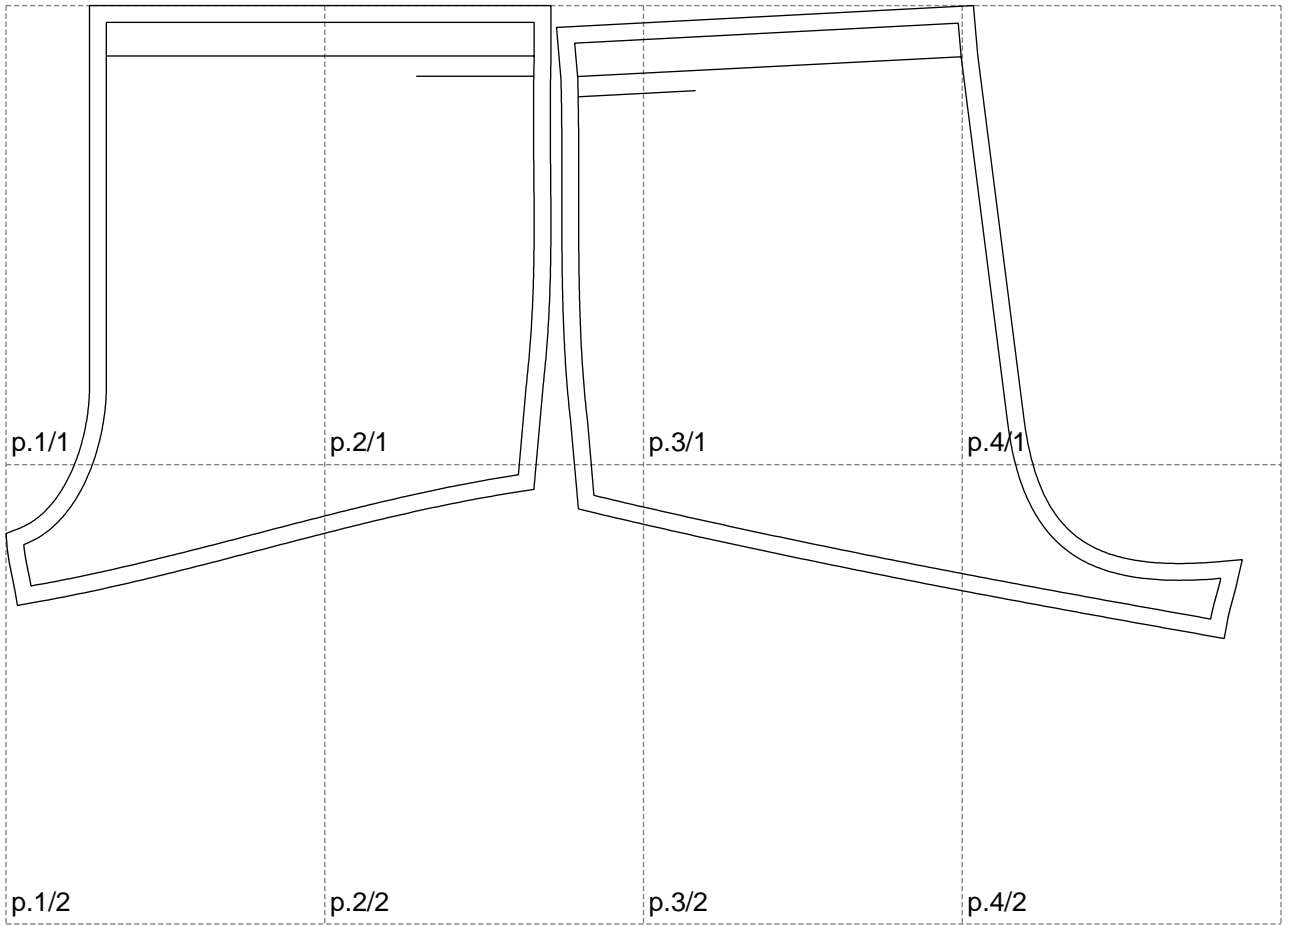

Not for print

Paper size: A4, size:736.27 x376.83 mm

Example

size:1358.47 x376.83 mm

Maneken =1 ver.0

rz_1=170

rz_16=92

rz_17=78.8

rz_18=71.8

rz_19=100

rz_20=98.1

.
.
.