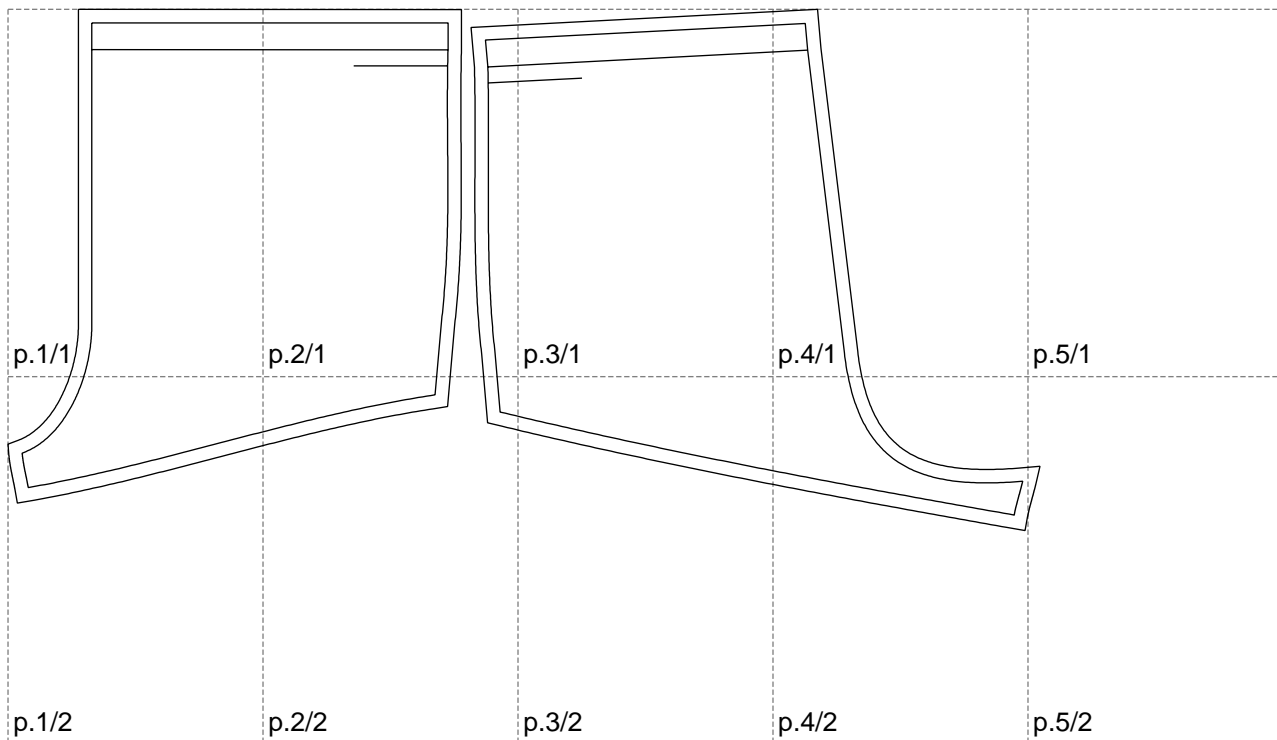

Not for print

Paper size: A4, size:768.17 x387.90 mm

Example

size:1408.89 x387.90 mm

Maneken =1 ver.0

rz_1=170

rz_16=96

rz_17=82

rz_18=76

rz_19=104

rz_20=101.8

.
.
.