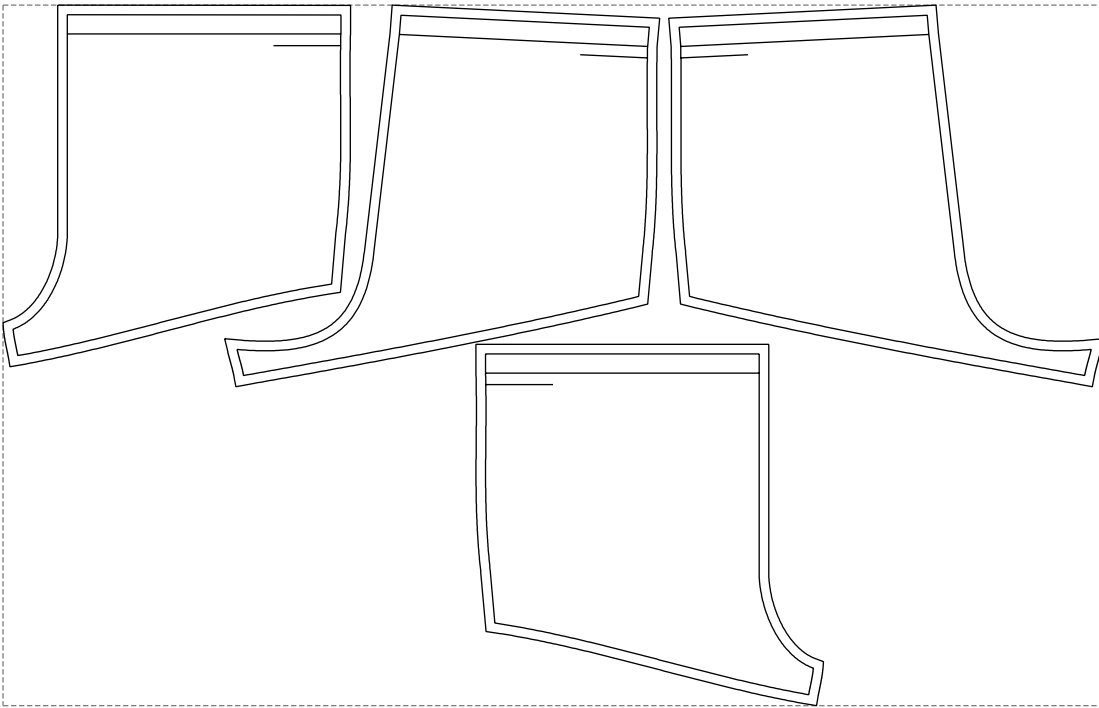

Not for print

Paper size: A4, size:825.22 x397.52 mm

# Example

size:1146.88 x730.20 mm

Maneken =1 ver.0

rz\_1=170

rz\_16=104

rz\_17=88.9

rz\_18=84.4

rz\_19=112