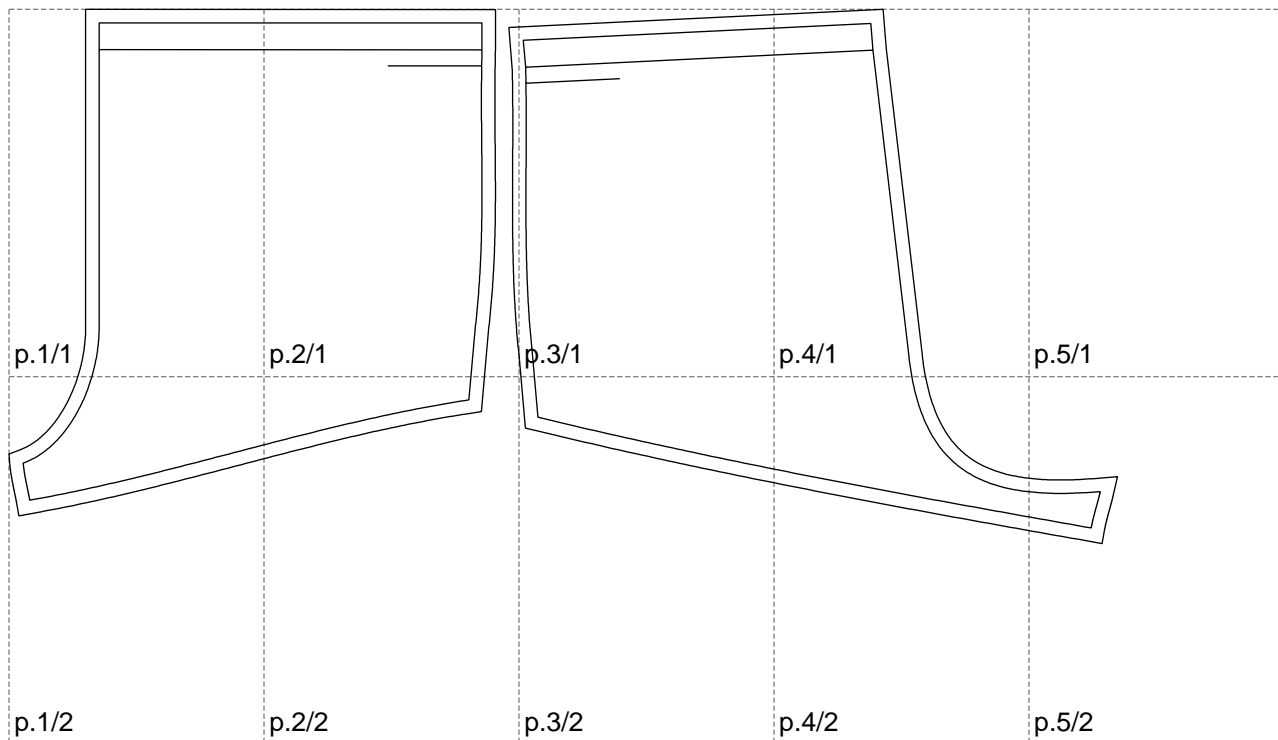

Not for print

Paper size: A4, size:825.22 x397.52 mm

# Example

size:1146.88 x730.20 mm

Maneken =1 ver.0

rz\_1=170

rz\_16=104

rz\_17=88.9

rz\_18=84.4

rz\_19=112

rz\_20=109.3

---

. . . . .  
. . . . .  
. . . . .