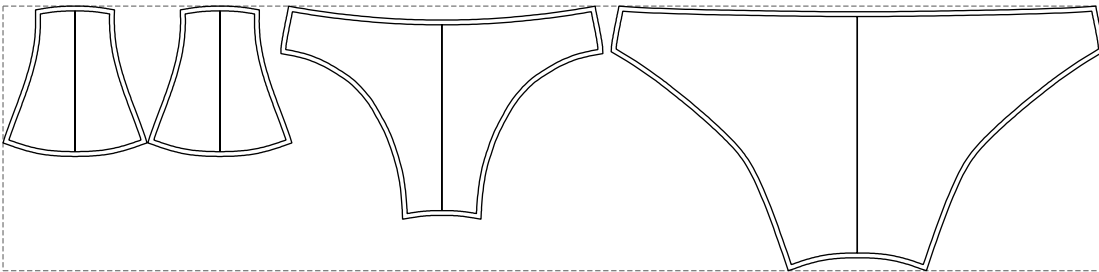

Not for print

Paper size: A4, size:1006.26 x611.41 mm

# Example

size:1146.72 x275.83 mm

Maneken =1 ver.0

rz\_1=170

rz\_16=100

rz\_17=85.4

rz\_18=80.2

rz\_19=108

rz\_20=105.4

---

. . . . .  
. . . . .  
. . . . .