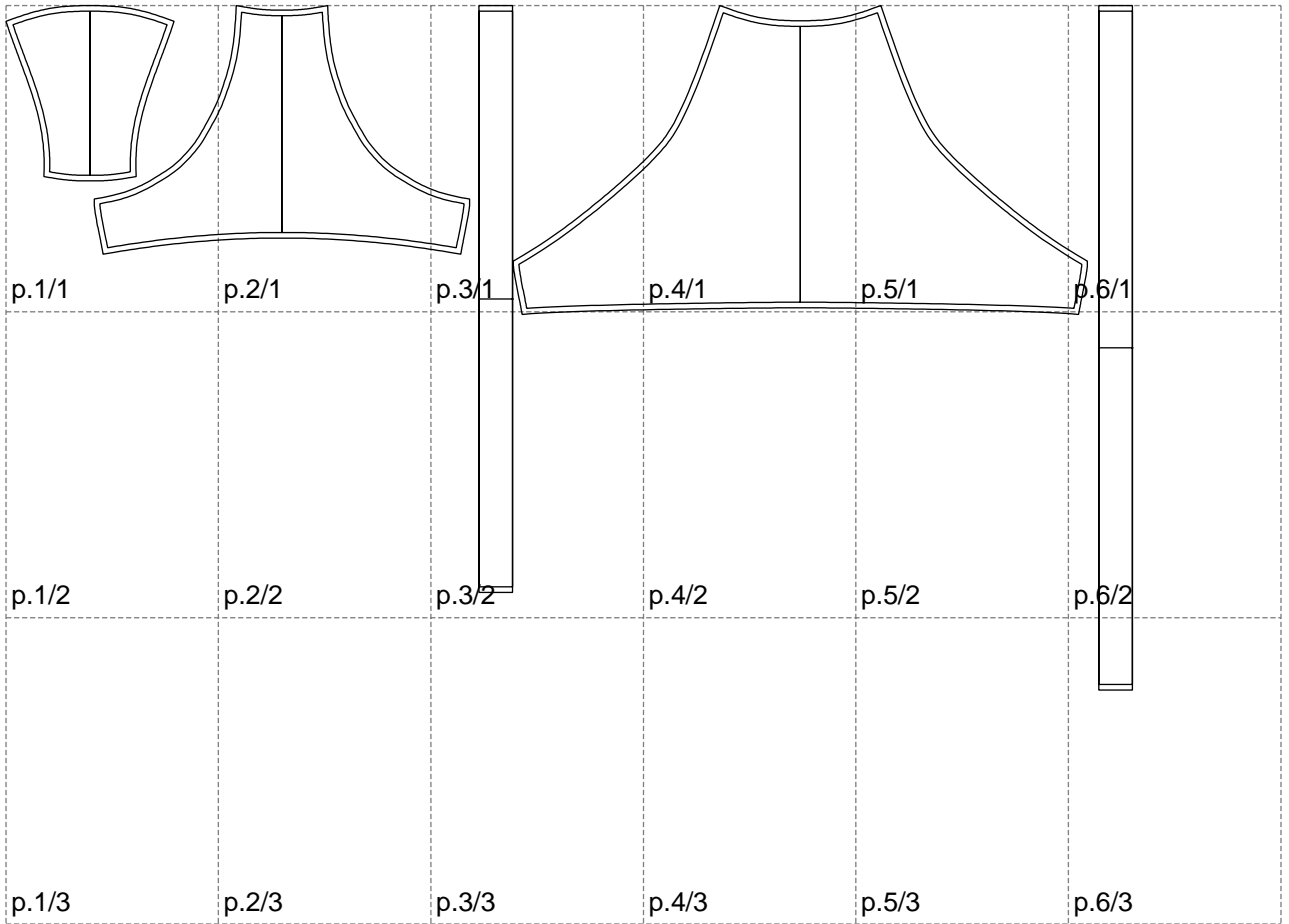

Not for print

Paper size: A4, size:1006.26 x611.41 mm

# Example

size:1146.72 x275.83 mm

Maneken =1 ver.0

rz\_1=170

rz\_16=100

rz\_17=85.4

rz\_18=80.2

rz\_19=108

rz\_20=105.4

---

. . . . .  
. . . . .  
. . . . .