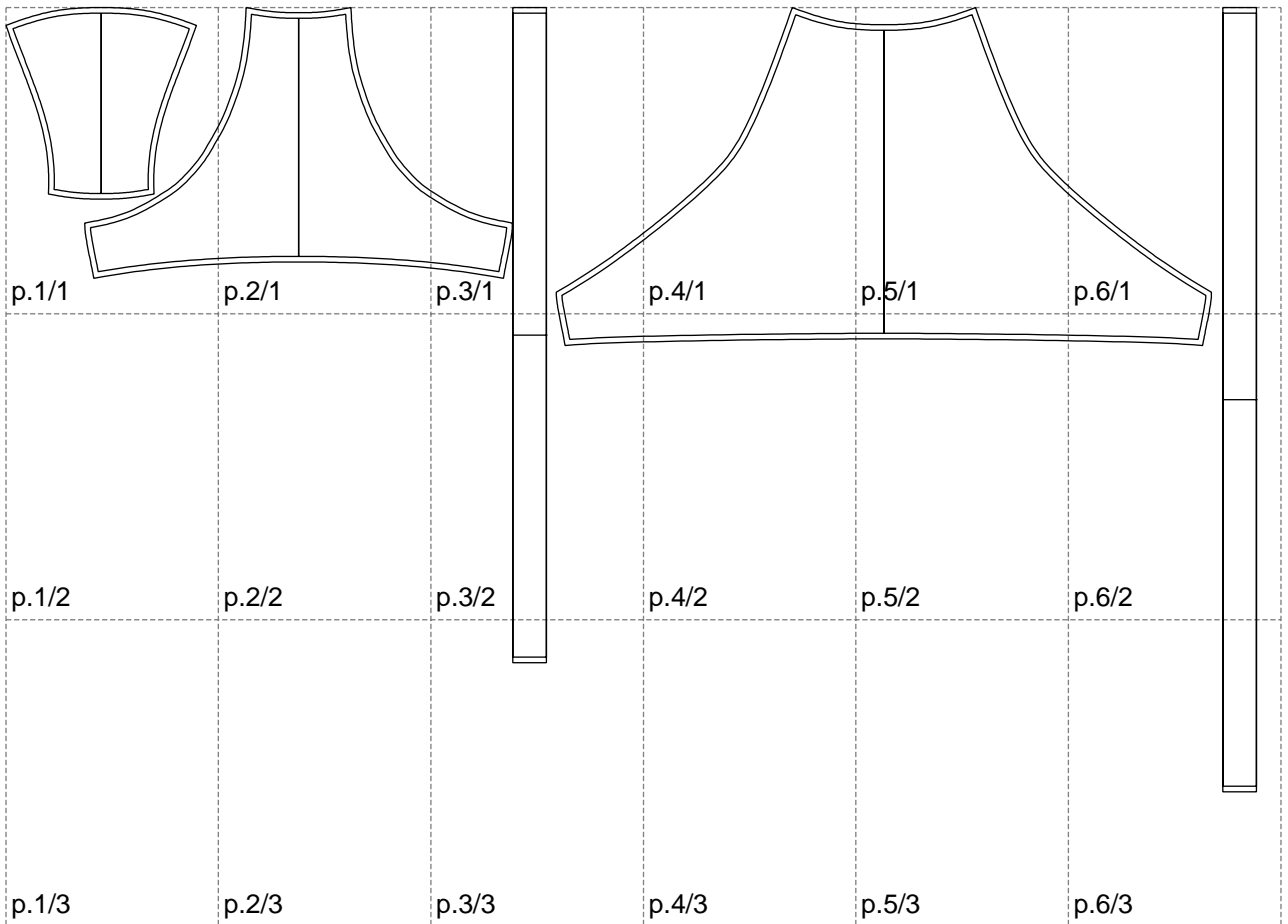

Not for print

Paper size: A4, size:1117.00 x700.51 mm

# Example

size:1297.68 x301.81 mm

Maneken =1 ver.0

rz\_1=170

rz\_16=116

rz\_17=100

rz\_18=98.8

rz\_19=124

rz\_20=121

---

. . . . .  
. . . . .  
. . . . .