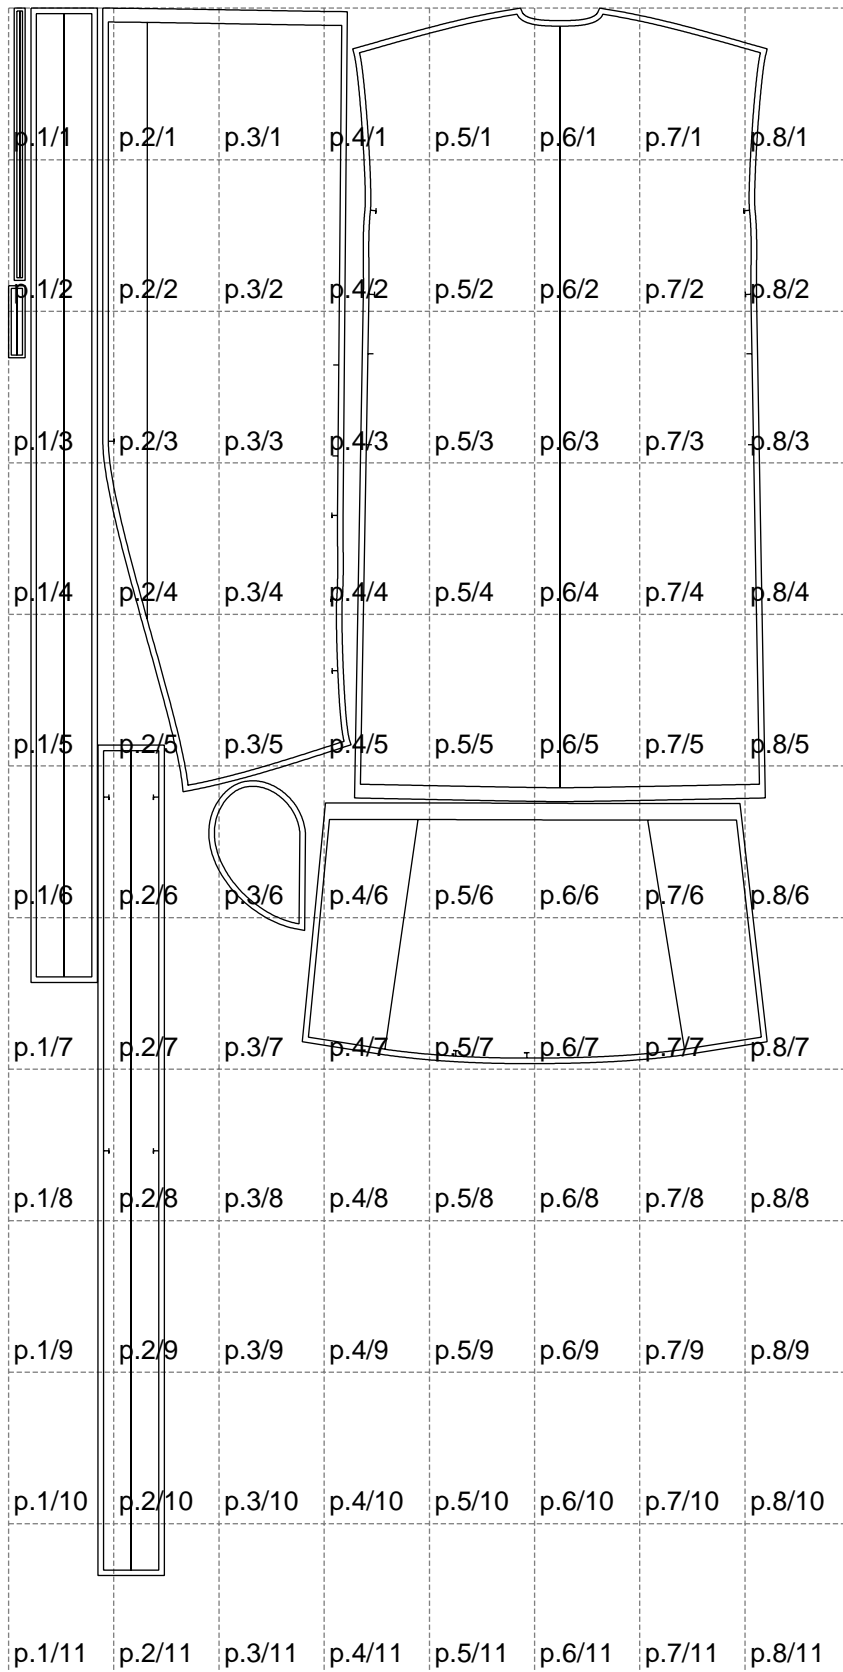

Not for print

Paper size: A4, size:1368.80 x2827.40 mm

# Example

size:1479.00 x4078.33 mm

Maneken =1 ver.0

rz\_1=170

rz\_16=92

rz\_17=78.8

rz\_18=71.8

rz\_19=100

rz\_20=98.1

---

. . . . .  
. . . . .  
. . . . .