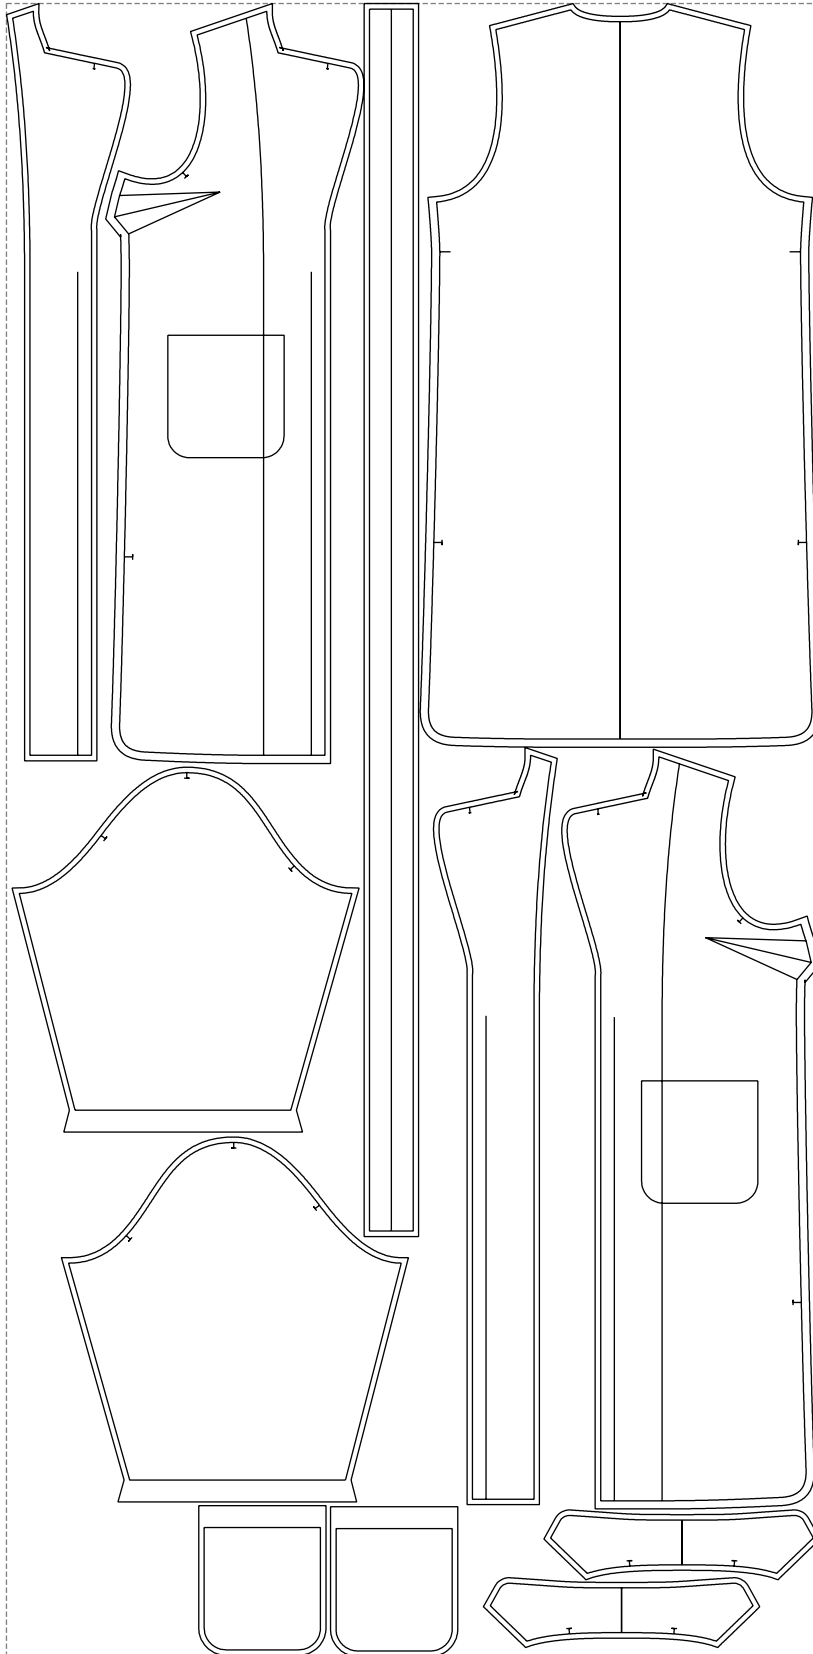

Not for print

Paper size: A4, size:1388.98 x2586.82 mm

# Example

size:1488.98 x3025.90 mm

Maneken =1 ver.0

rz\_1=170

rz\_16=112

rz\_17=96.2

rz\_18=94

rz\_19=120