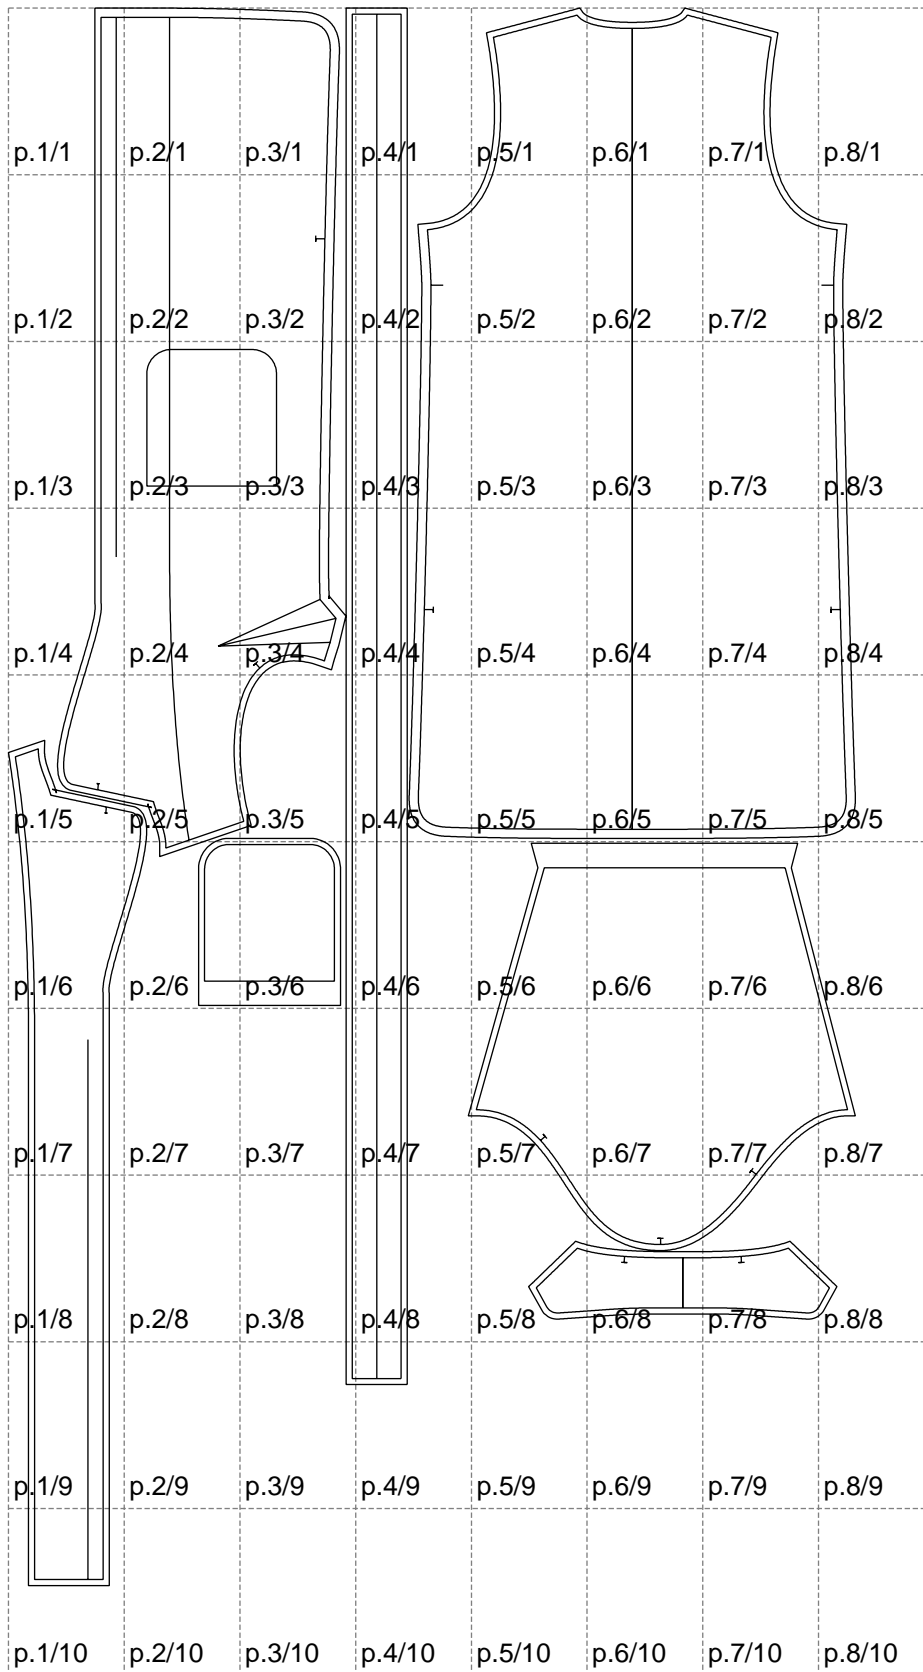

Not for print

Paper size: A4, size:1388.98 x2586.82 mm

# Example

size:1488.98 x3025.90 mm

Maneken =1 ver.0

rz\_1=170

rz\_16=112

rz\_17=96.2

rz\_18=94

rz\_19=120

rz\_20=117

---

. . . . .  
. . . . .  
. . . . .