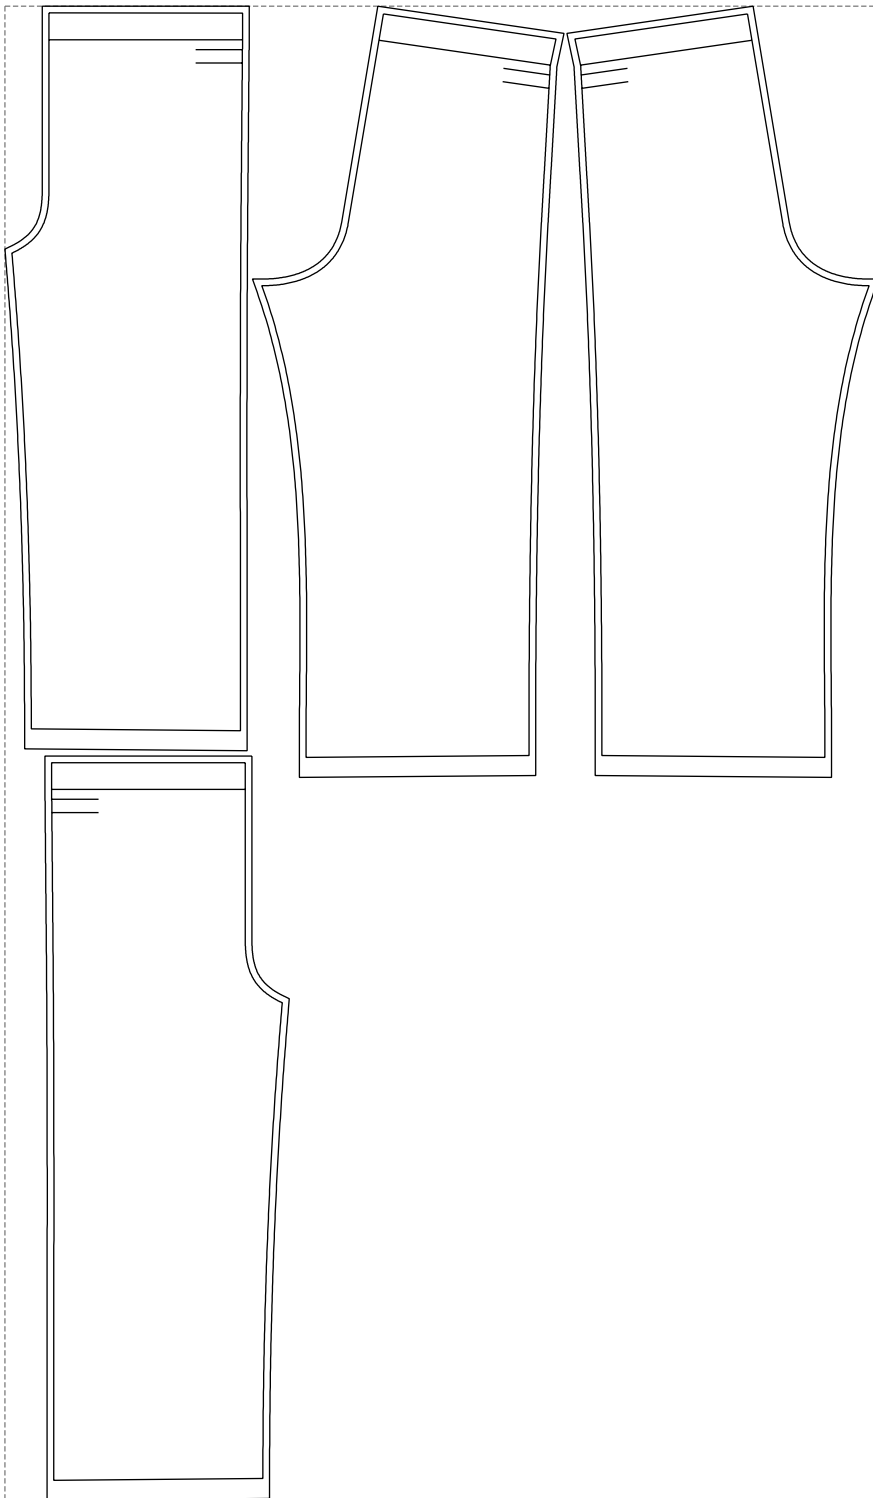

Not for print

Paper size: A4, size:817.32 x1154.98 mm

# Example

size:1308.50 x2238.04 mm

Maneken =1 ver.0

rz\_1=170

rz\_16=88

rz\_17=75.6

rz\_18=67.6

rz\_19=96

rz\_20=94.6

---

. . . . .  
. . . . .  
. . . . .