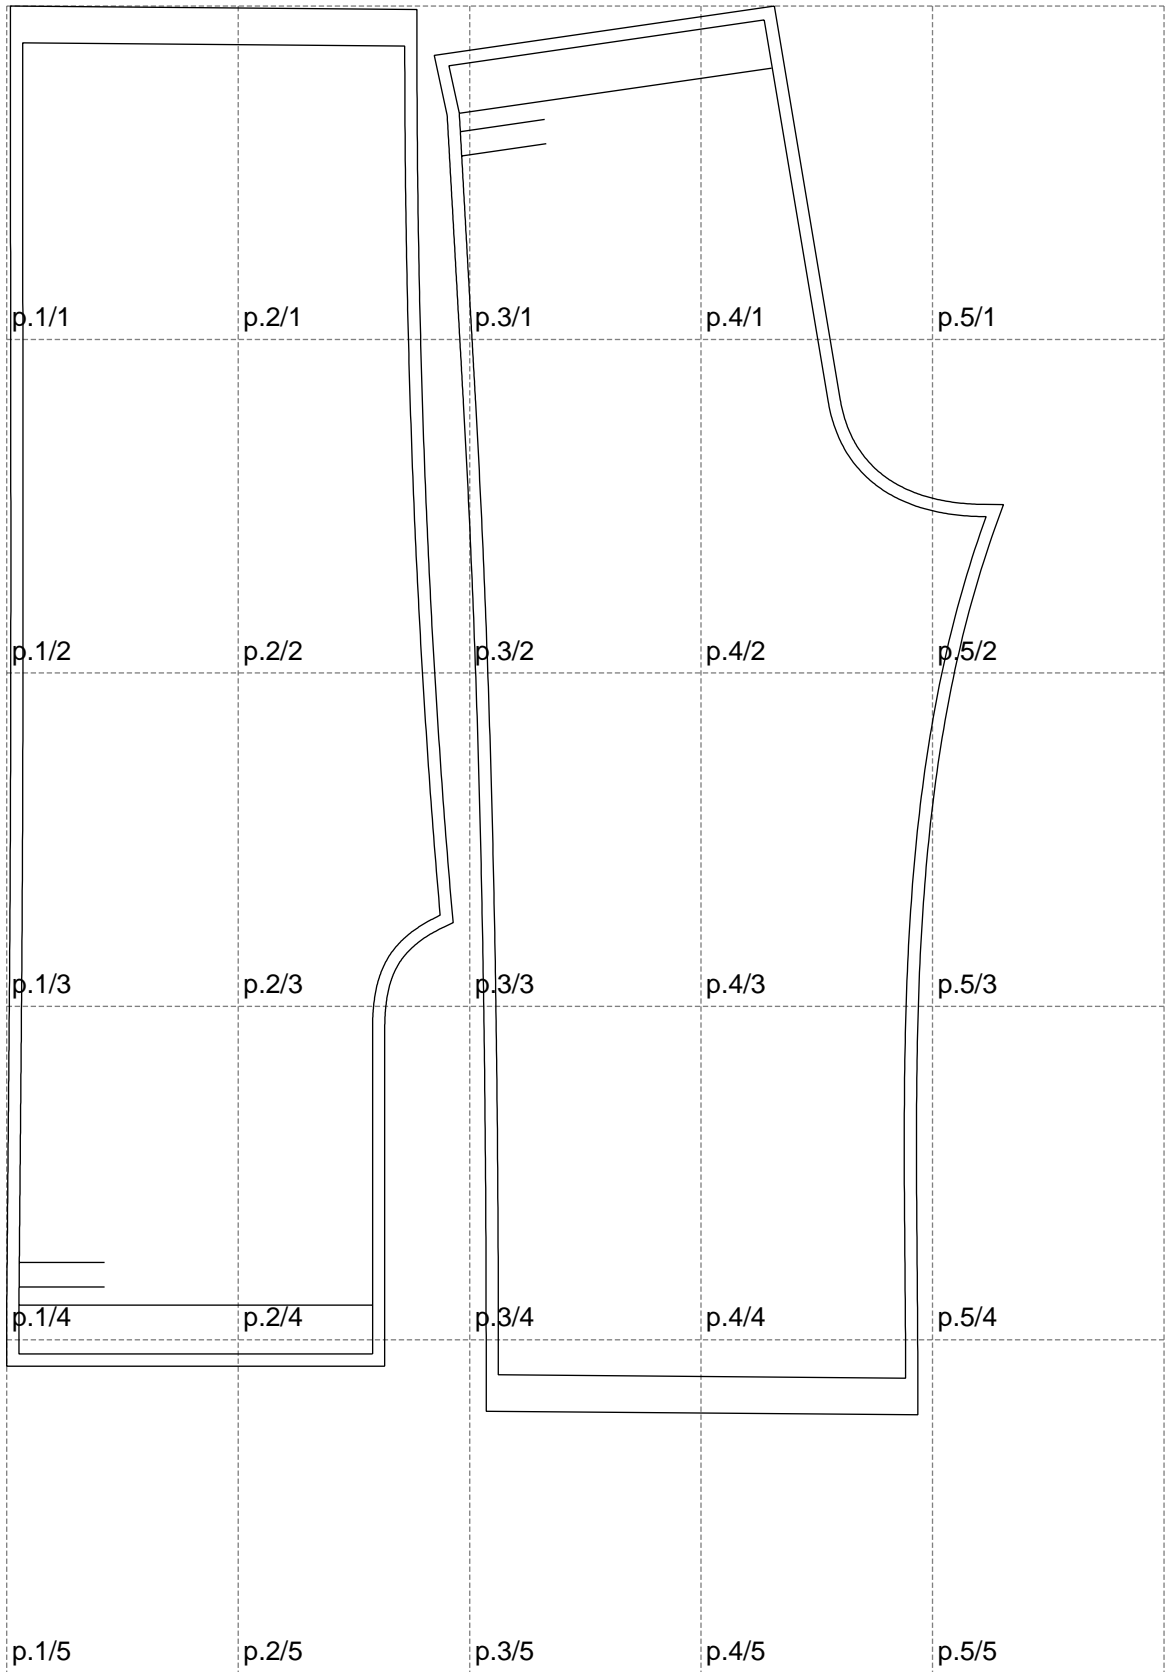

Not for print

Paper size: A4, size:817.32 x1154.98 mm

# Example

size:1308.50 x2238.04 mm

Maneken =1 ver.0

rz\_1=170

rz\_16=88

rz\_17=75.6

rz\_18=67.6

rz\_19=96

rz\_20=94.6

---

. . . . .  
. . . . .  
. . . . .