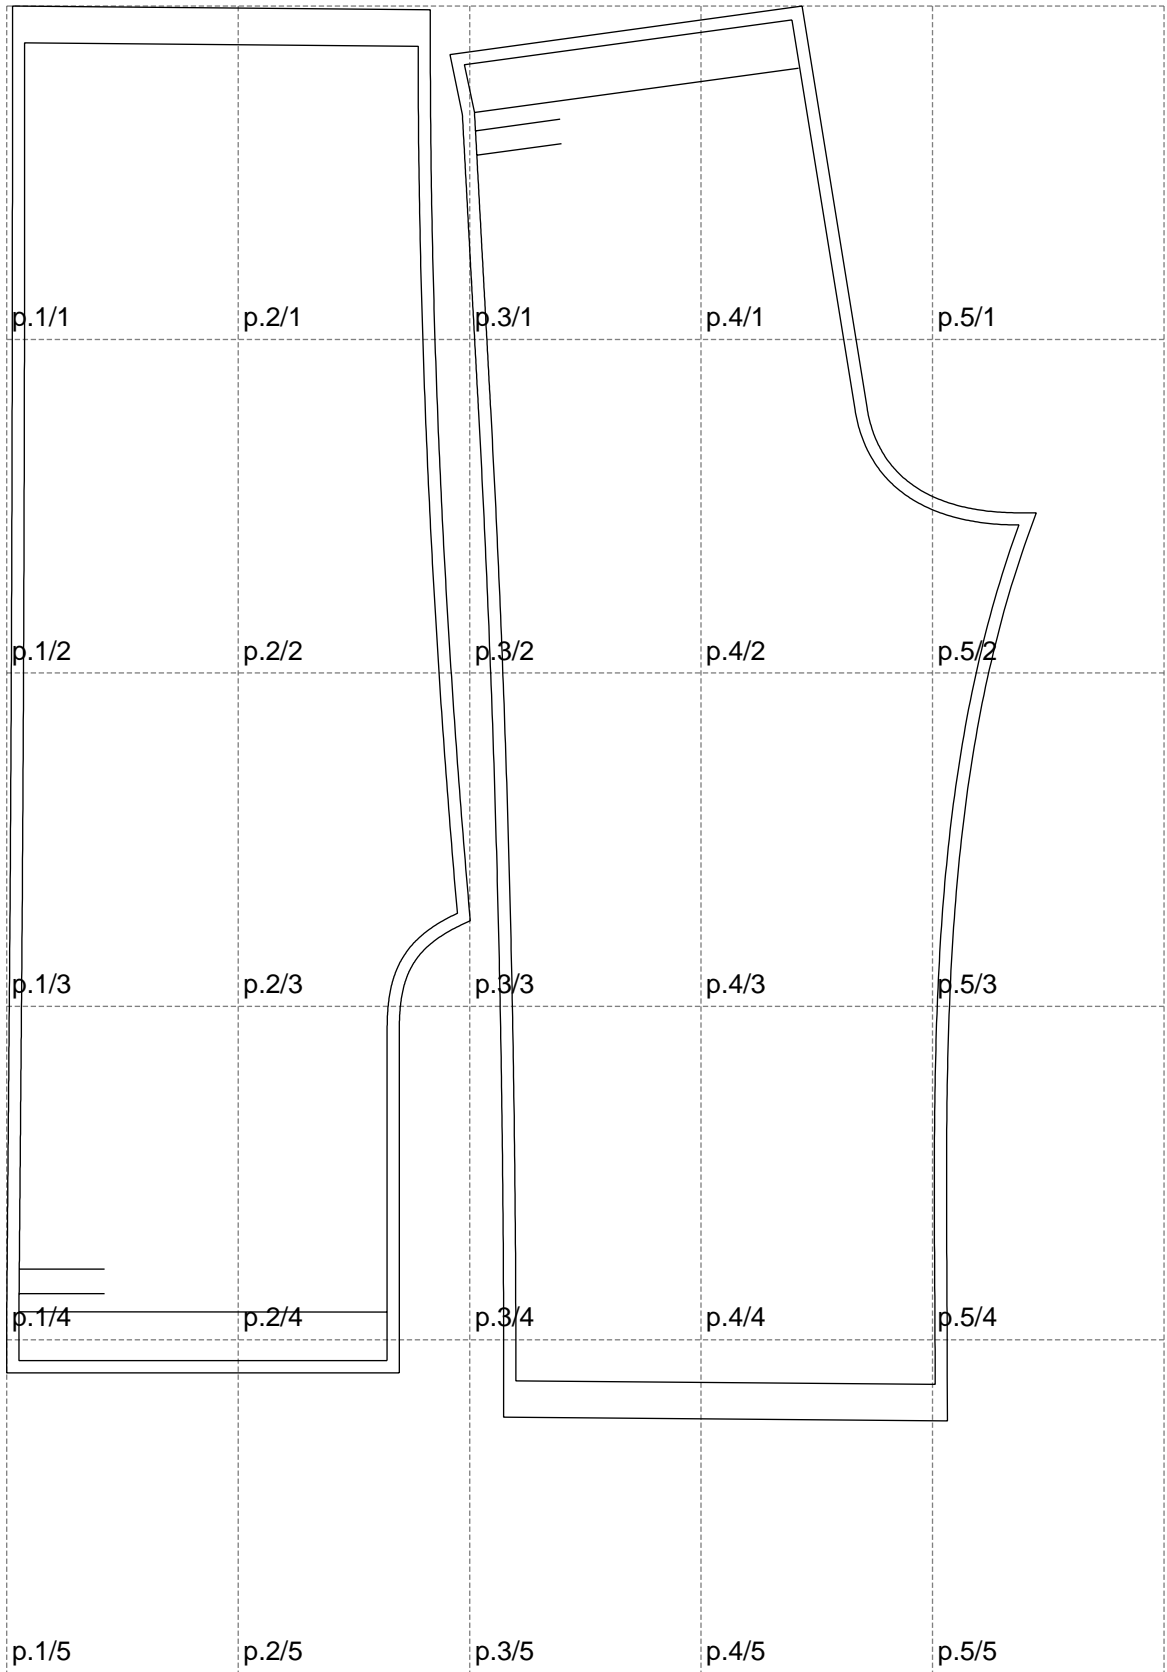

Not for print

Paper size: A4, size:844.15 x1160.02 mm

Example

size:1438.52 x2244.69 mm

Maneken =1 ver.0

rz_1=170

rz_16=92

rz_17=78.8

rz_18=71.8

rz_19=100

rz_20=98.1

.
.
.