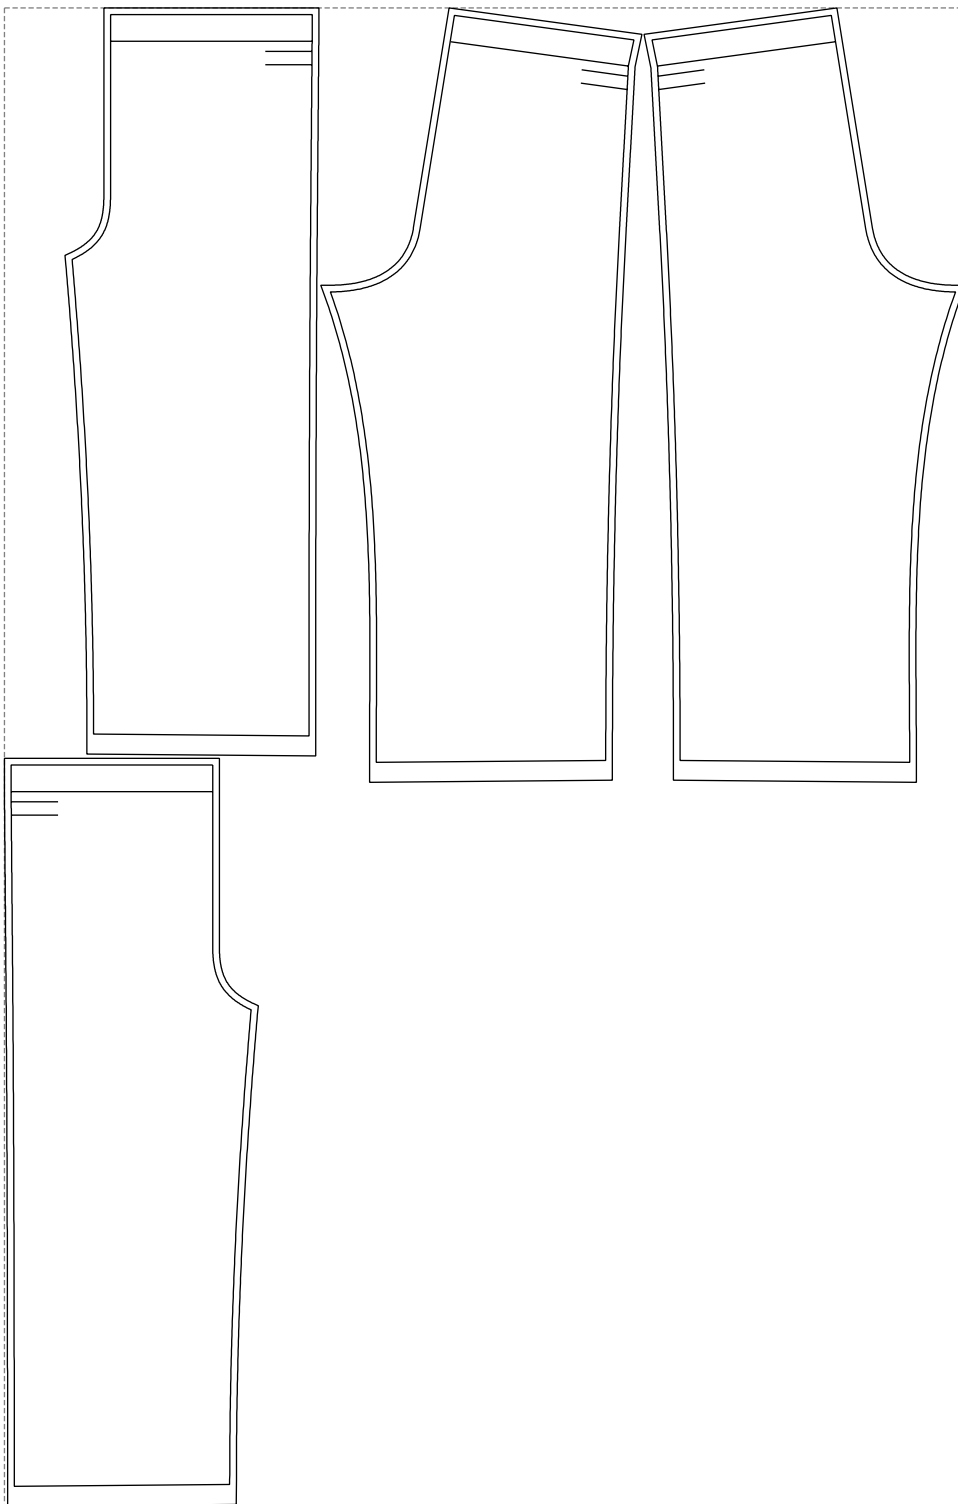

Not for print

Paper size: A4, size:844.15 x1160.02 mm

Example

size:1438.52 x2244.69 mm

Maneken =1 ver.0

rz_1=170

rz_16=92

rz_17=78.8

rz_18=71.8

rz_19=100

rz_20=98.1

.
.
.