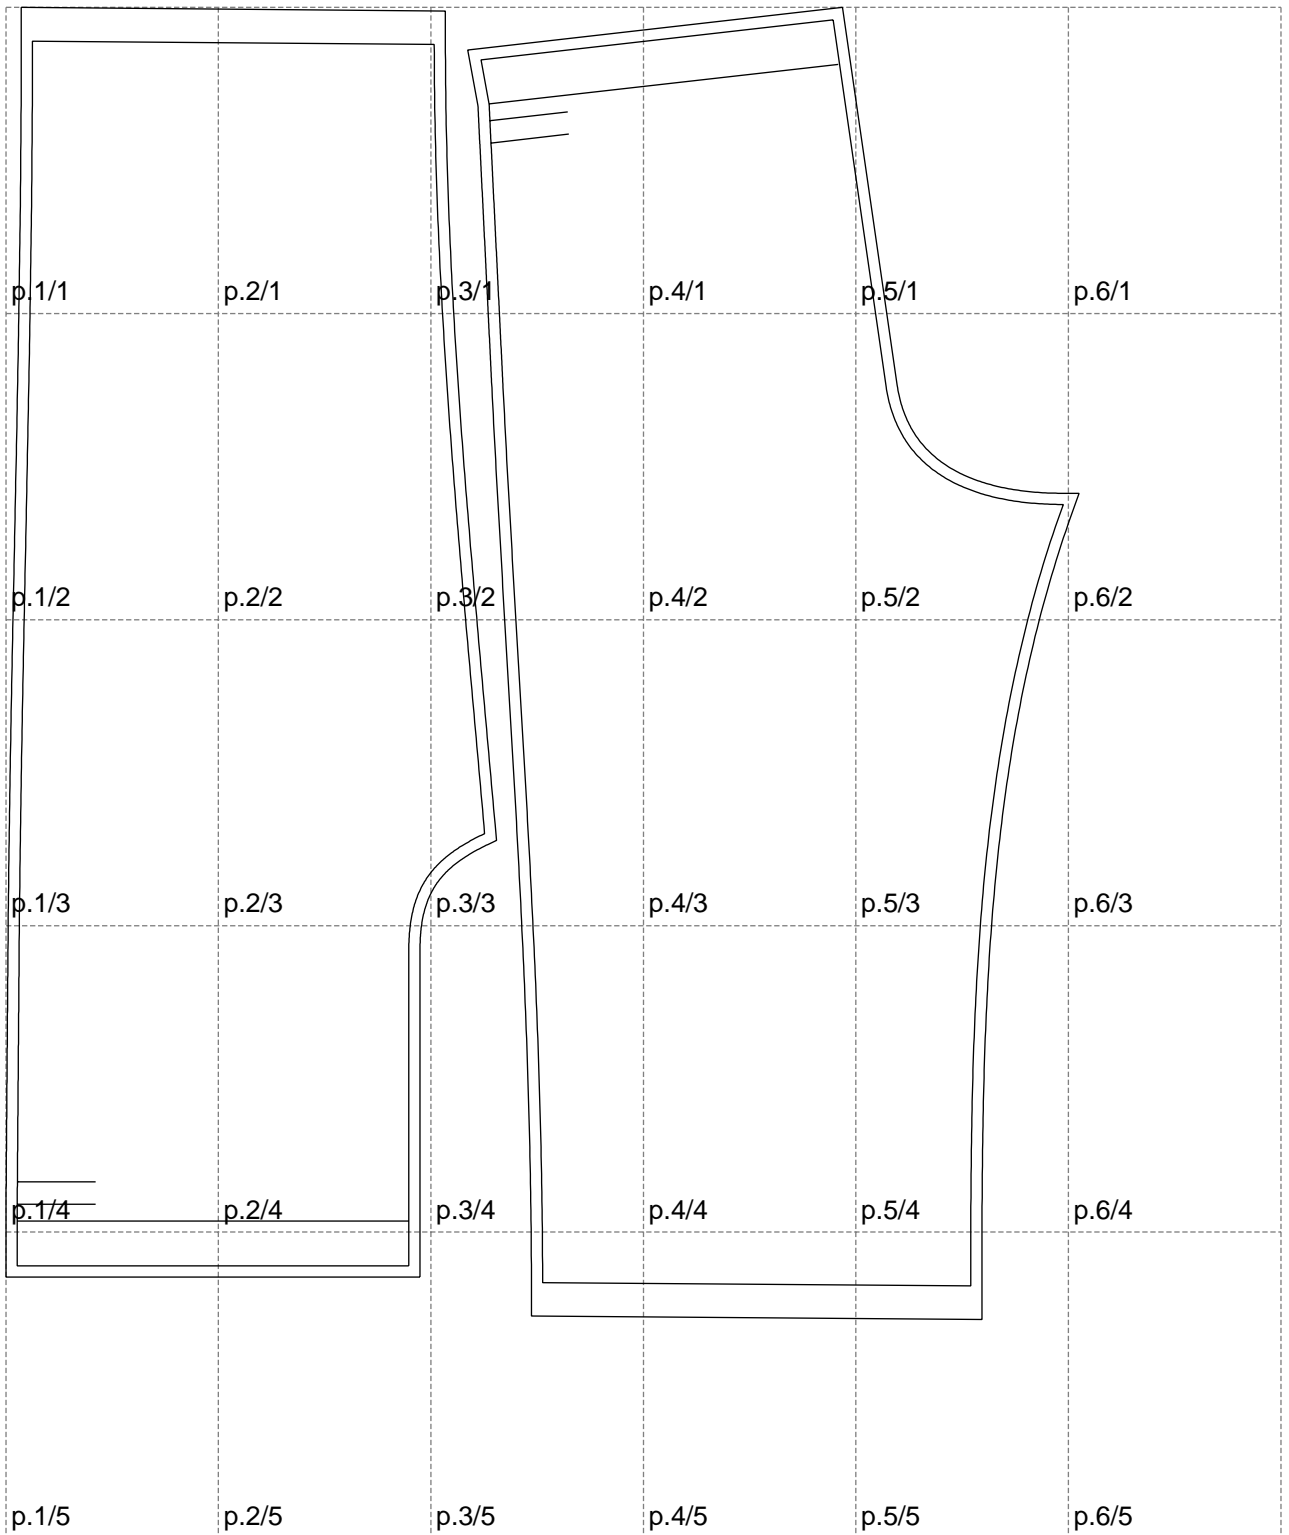

Not for print

Paper size: A4, size:958.63 x1171.89 mm

# Example

size:1499.00 x2308.60 mm

Maneken =1 ver.0

rz\_1=170

rz\_16=108

rz\_17=92.5

rz\_18=89.2

rz\_19=116

rz\_20=113

---

. . . . .  
. . . . .  
. . . . .