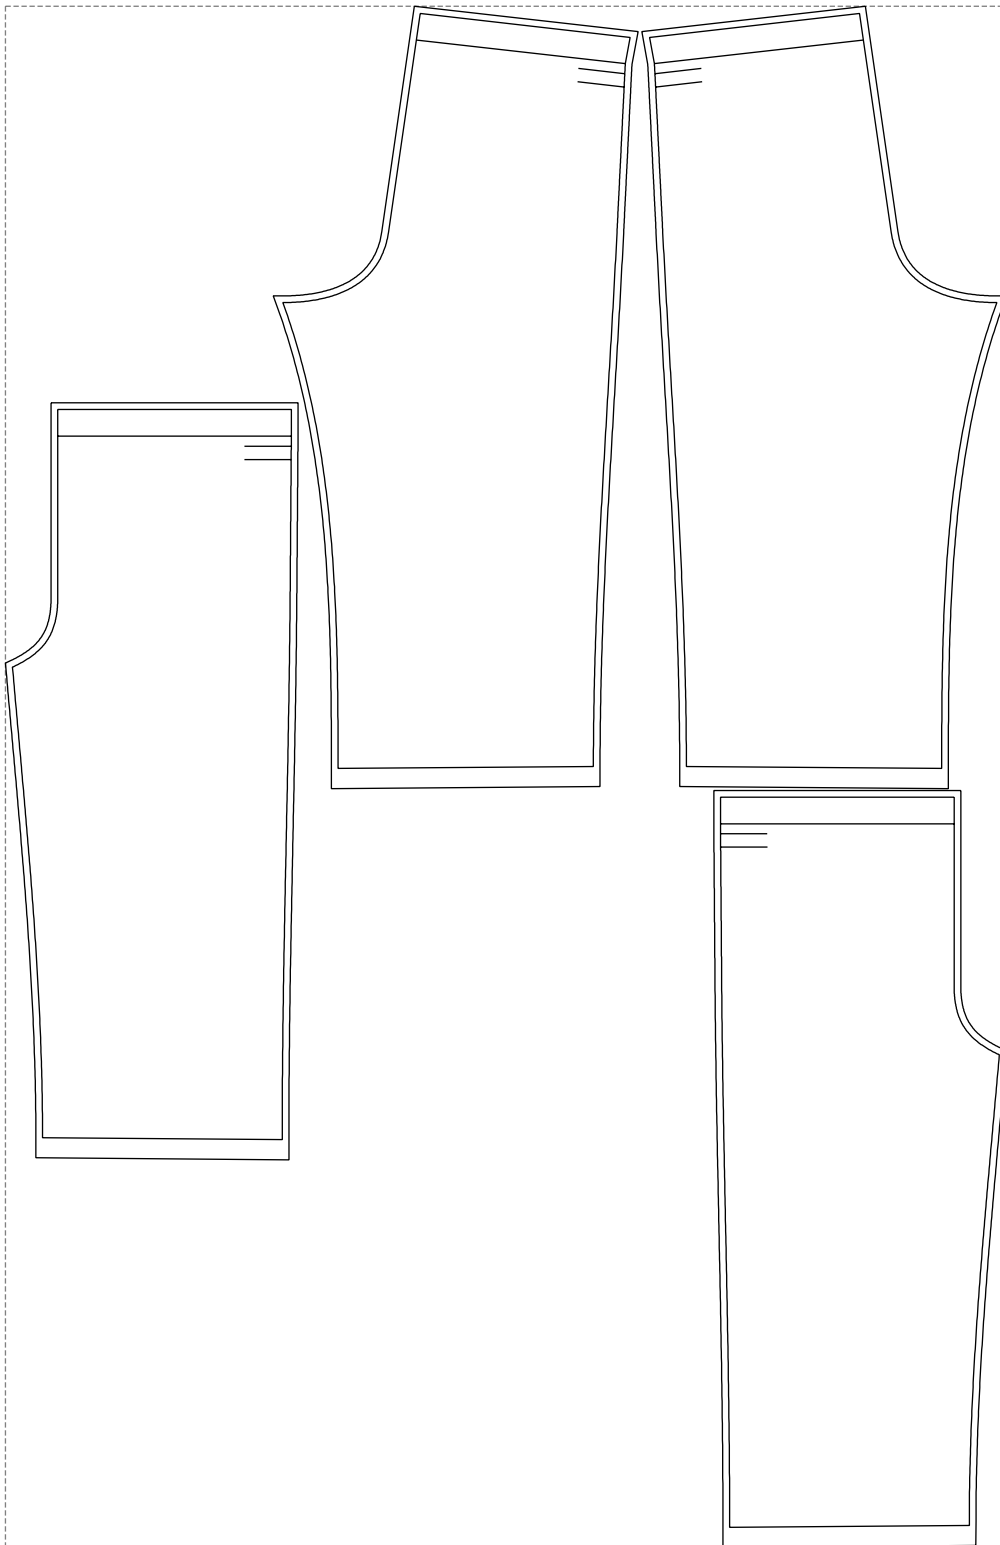

Not for print

Paper size: A4, size:958.63 x1171.89 mm

# Example

size:1499.00 x2308.60 mm

Maneken =1 ver.0

rz\_1=170

rz\_16=108

rz\_17=92.5

rz\_18=89.2

rz\_19=116