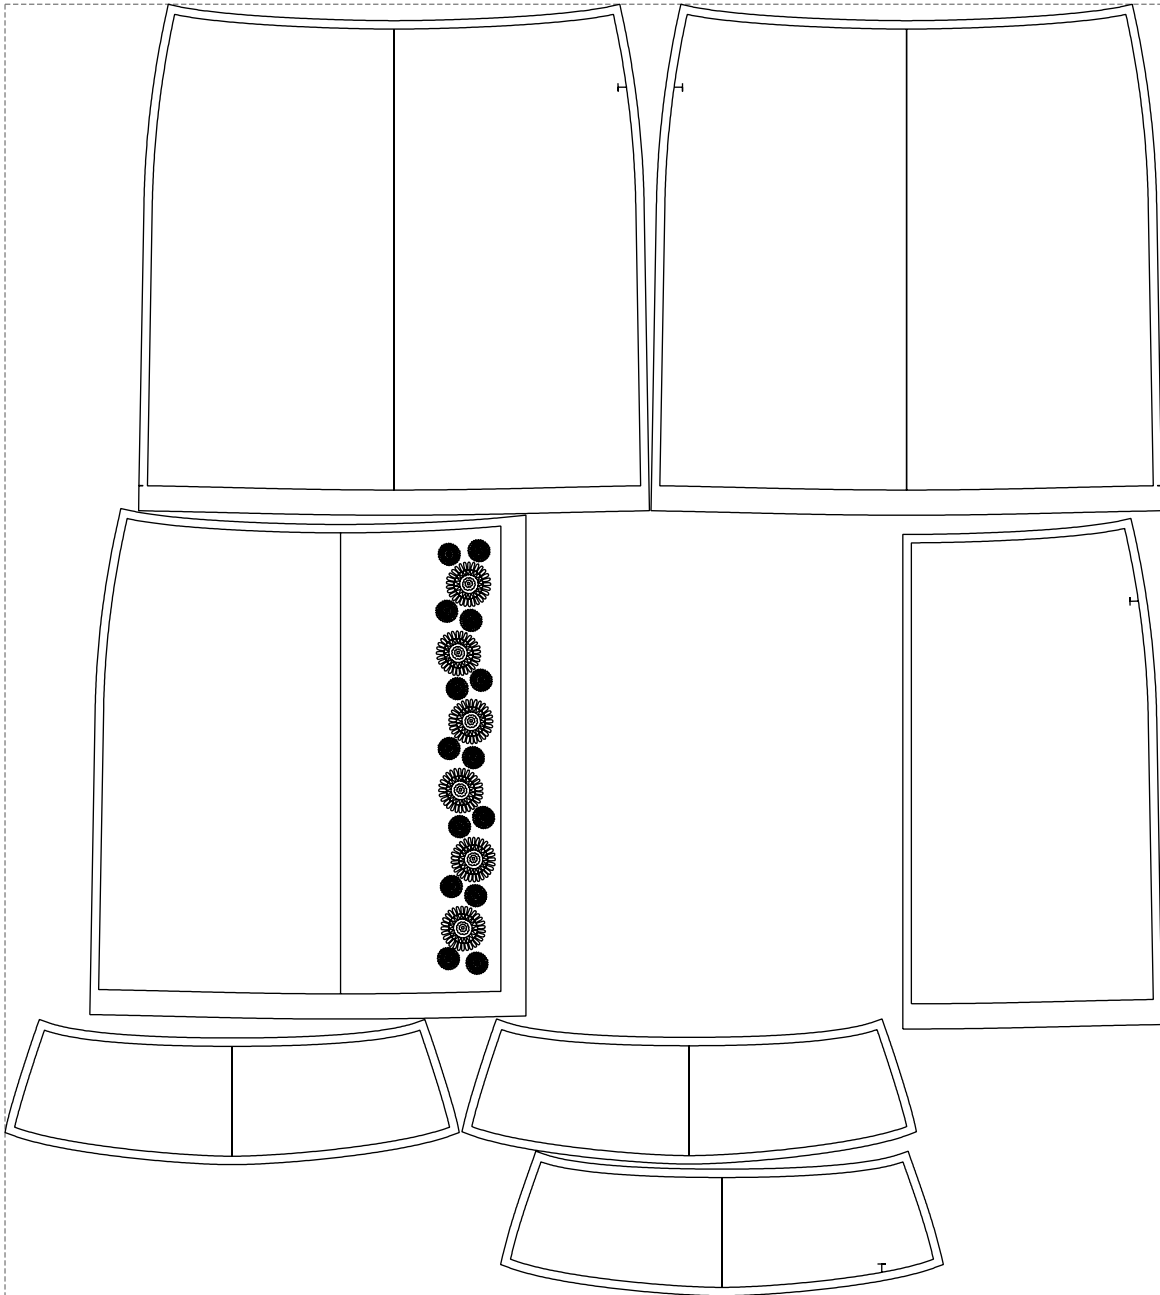

Not for print

Paper size: A4, size:1399.00 x1216.65 mm

# Example

size:1378.02 x1538.29 mm

Maneken =1 ver.0

rz\_1=170

rz\_16=104

rz\_17=88.9

rz\_18=84.4

rz\_19=112

rz\_20=109.3

---

. . . . .  
. . . . .  
. . . . .