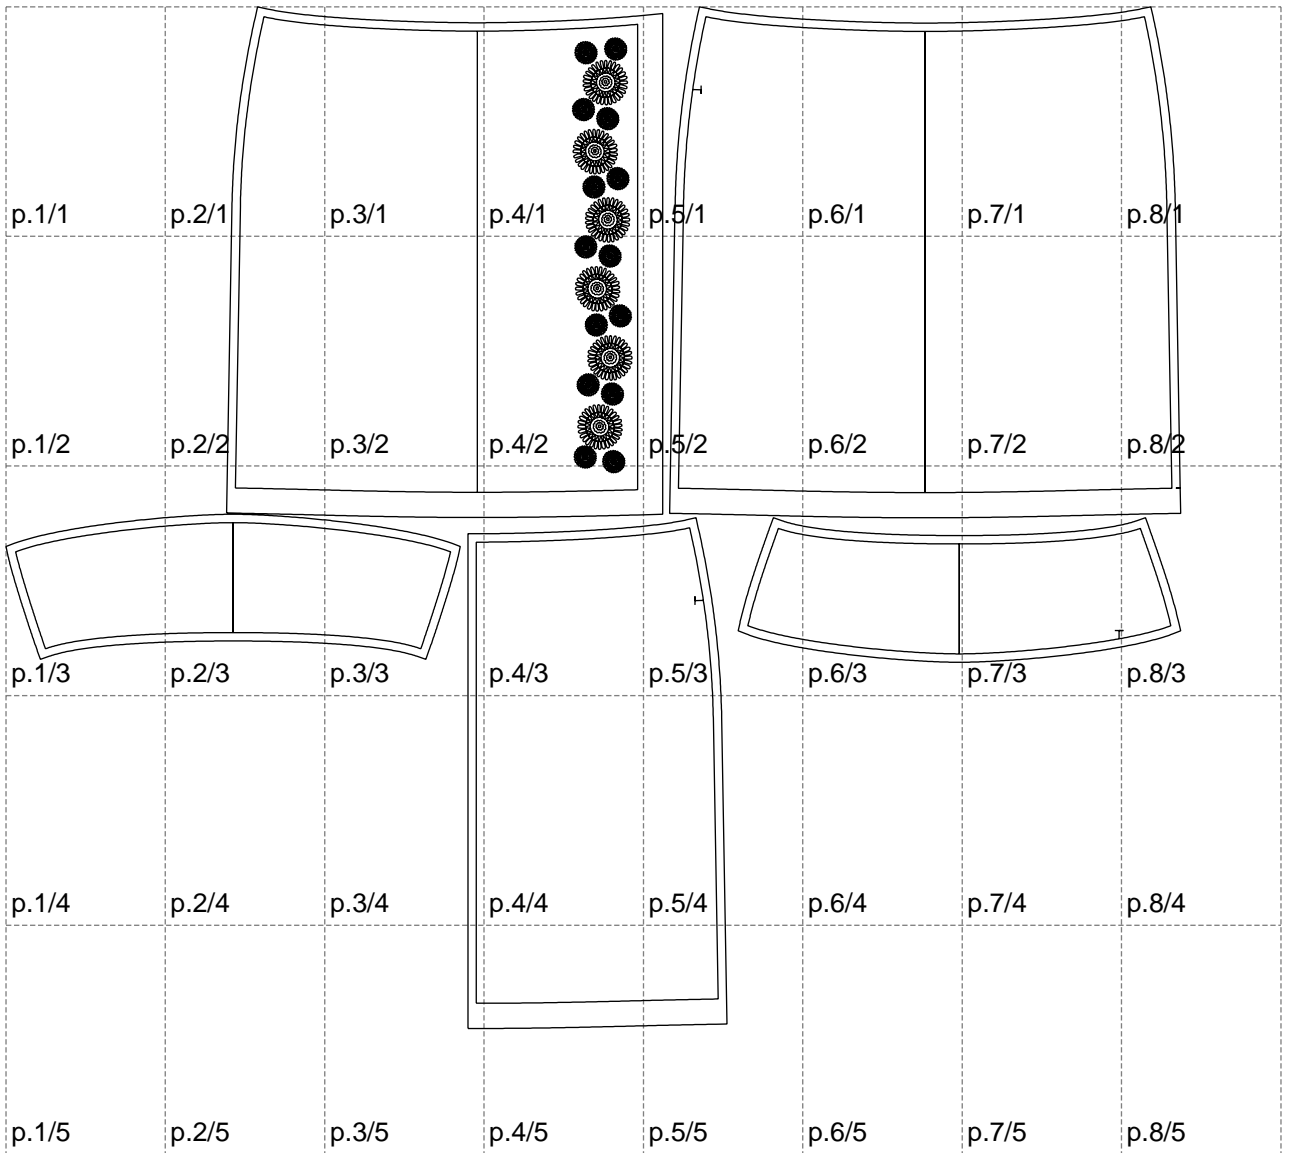

Not for print

Paper size: A4, size:1399.00 x1216.65 mm

# Example

size:1378.02 x1538.29 mm

Maneken =1 ver.0

rz\_1=170

rz\_16=104

rz\_17=88.9

rz\_18=84.4

rz\_19=112

rz\_20=109.3

---

. . . . .  
. . . . .  
. . . . .