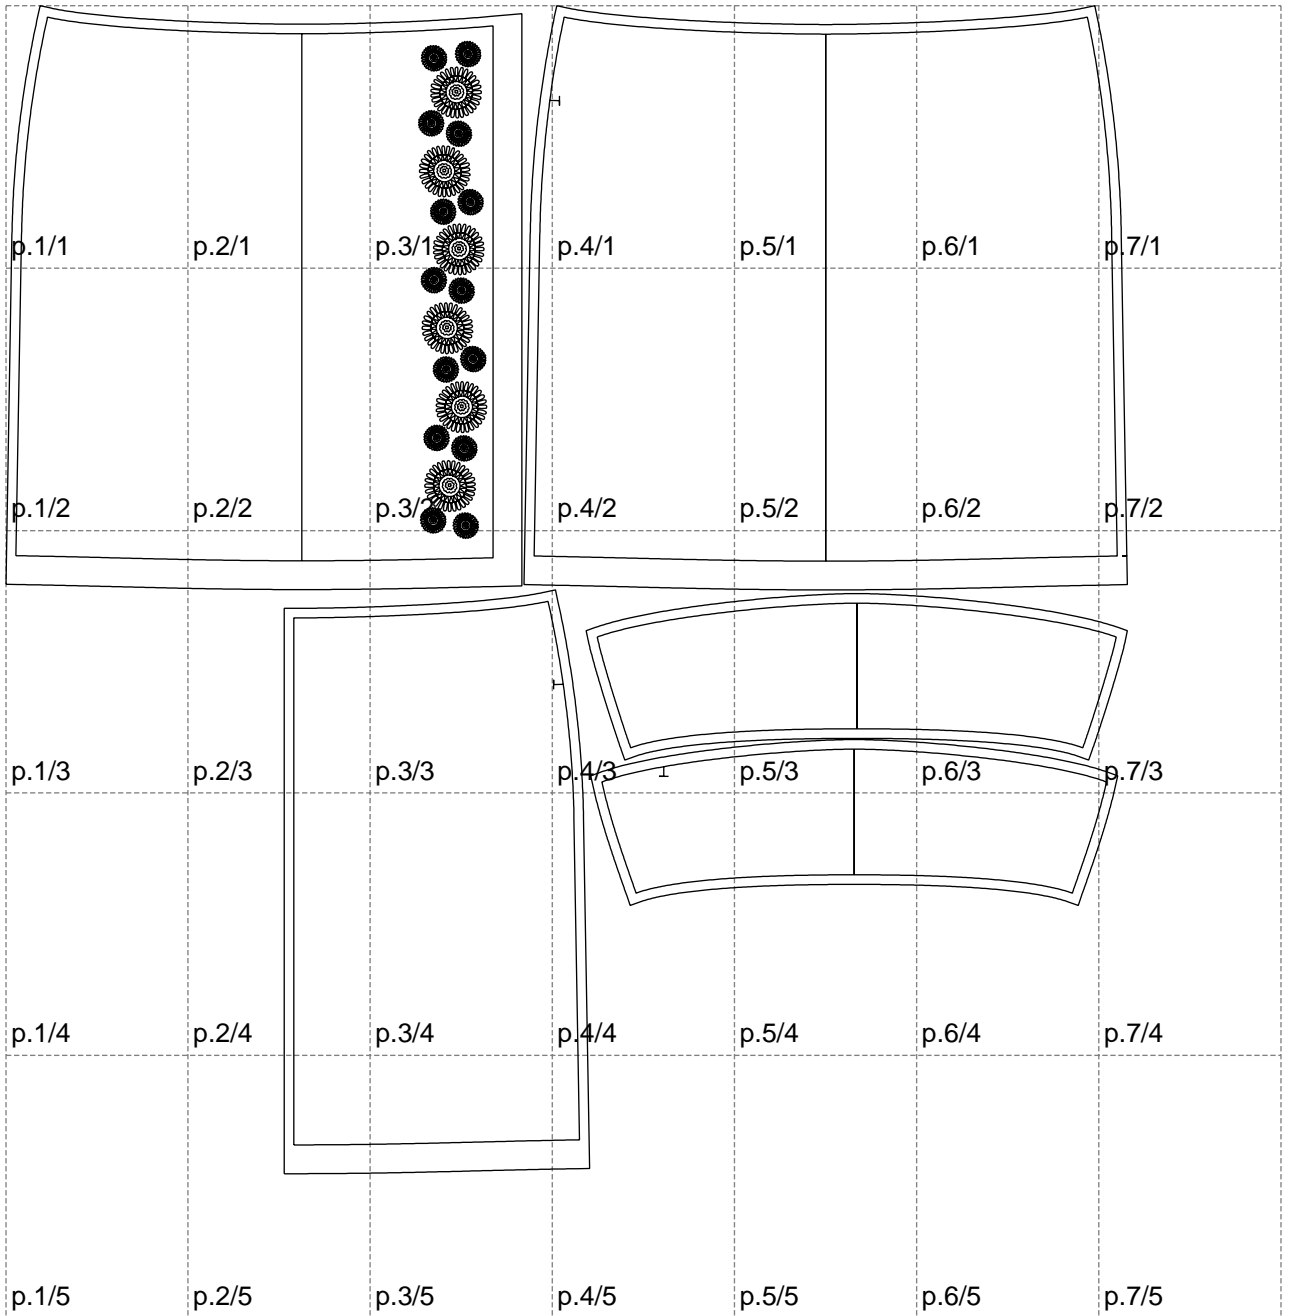

Not for print

Paper size: A4, size:1168.64 x1216.92 mm

# Example

size:1308.73 x1535.84 mm

Maneken =1 ver.0

rz\_1=170

rz\_16=108

rz\_17=92.5

rz\_18=89.2

rz\_19=116

rz\_20=113

---

. . . . .  
. . . . .  
. . . . .