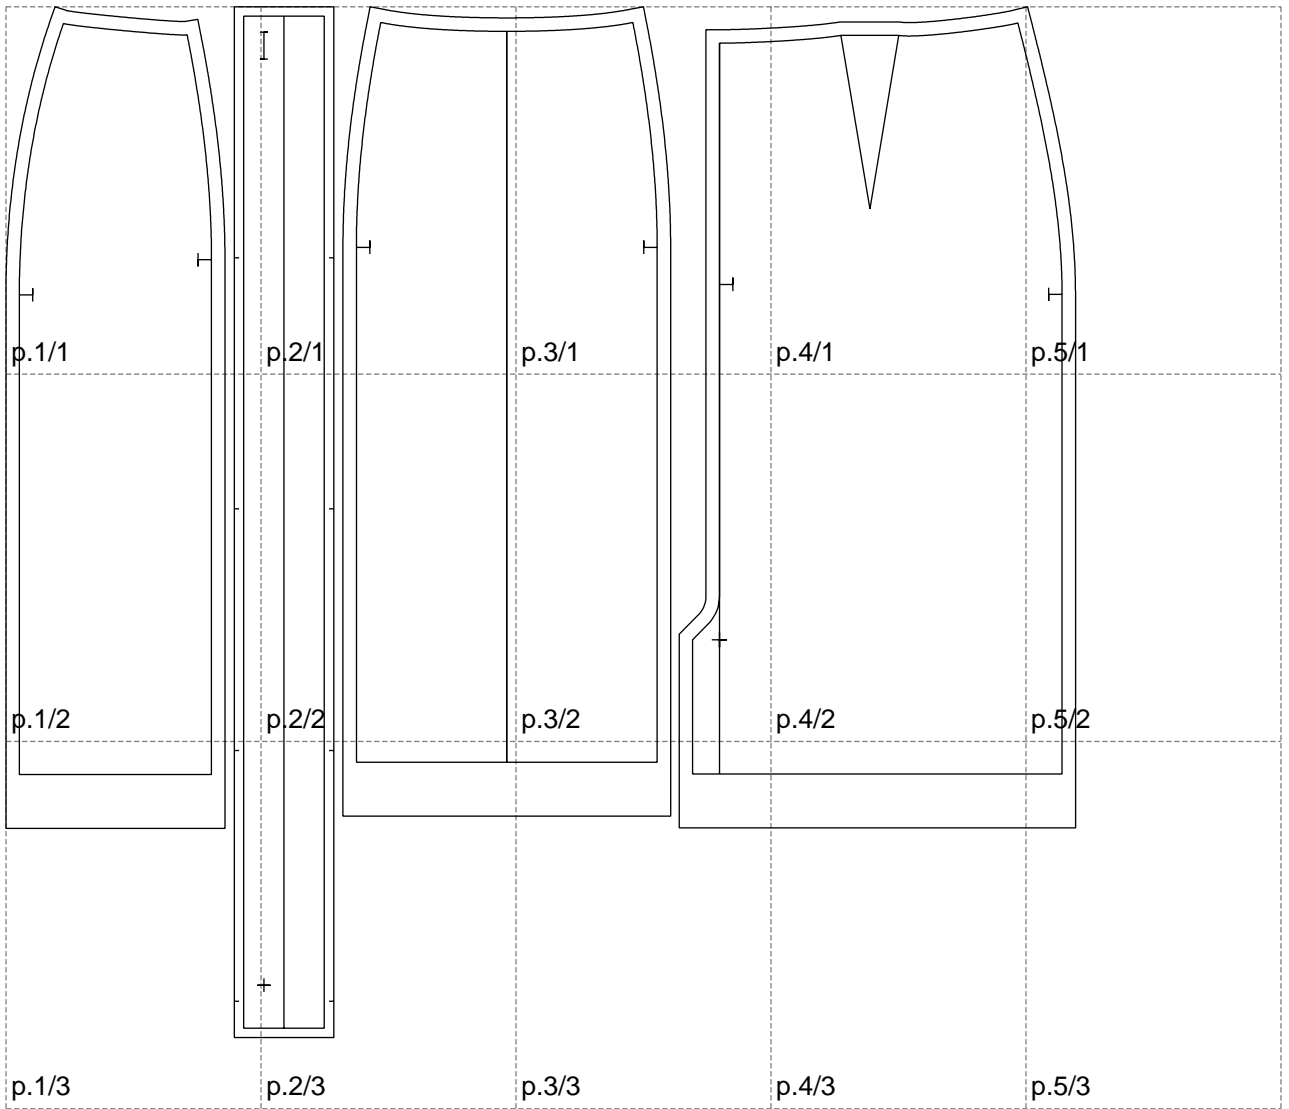

Not for print

Paper size: A4, size:796.10 x767.17 mm

# Example

size:795.87 x767.17 mm

Maneken =1 ver.0

rz\_1=170

rz\_16=92

rz\_17=78.8

rz\_18=71.8

rz\_19=100

rz\_20=98.1

---

. . . . .  
. . . . .  
. . . . .