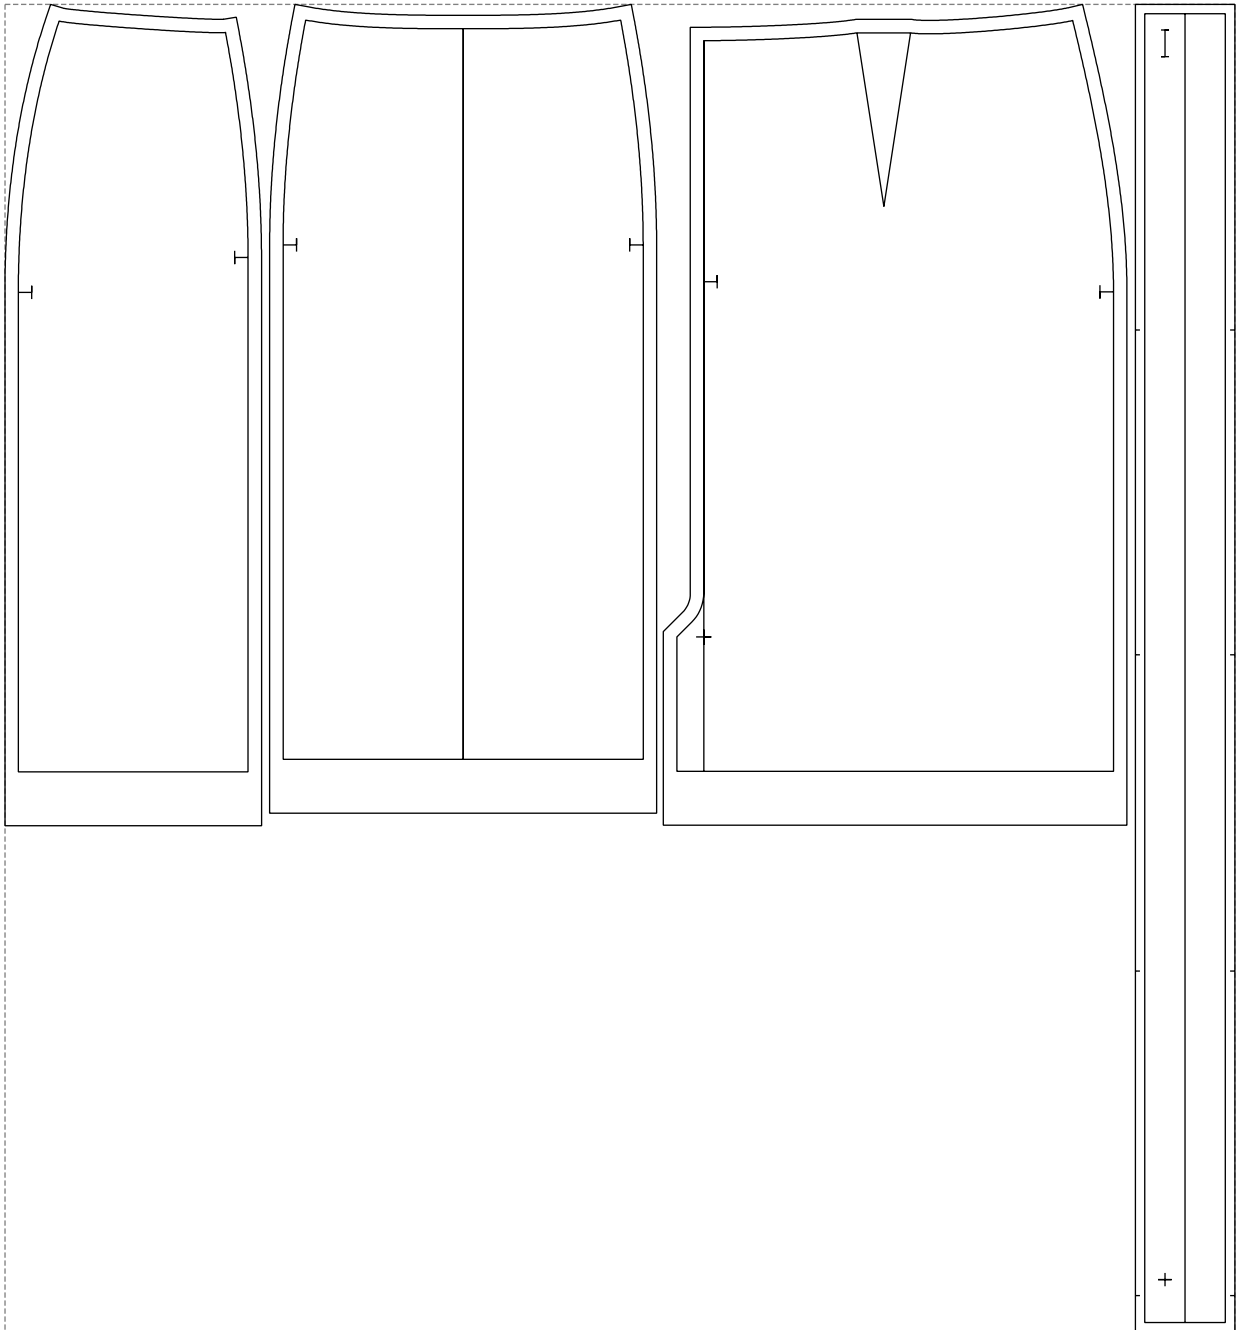

Not for print

Paper size: A4, size:915.80 x988.40 mm

# Example

size:915.43 x988.40 mm

Maneken =1 ver.0

rz\_1=170

rz\_16=112

rz\_17=96.2

rz\_18=94

rz\_19=120