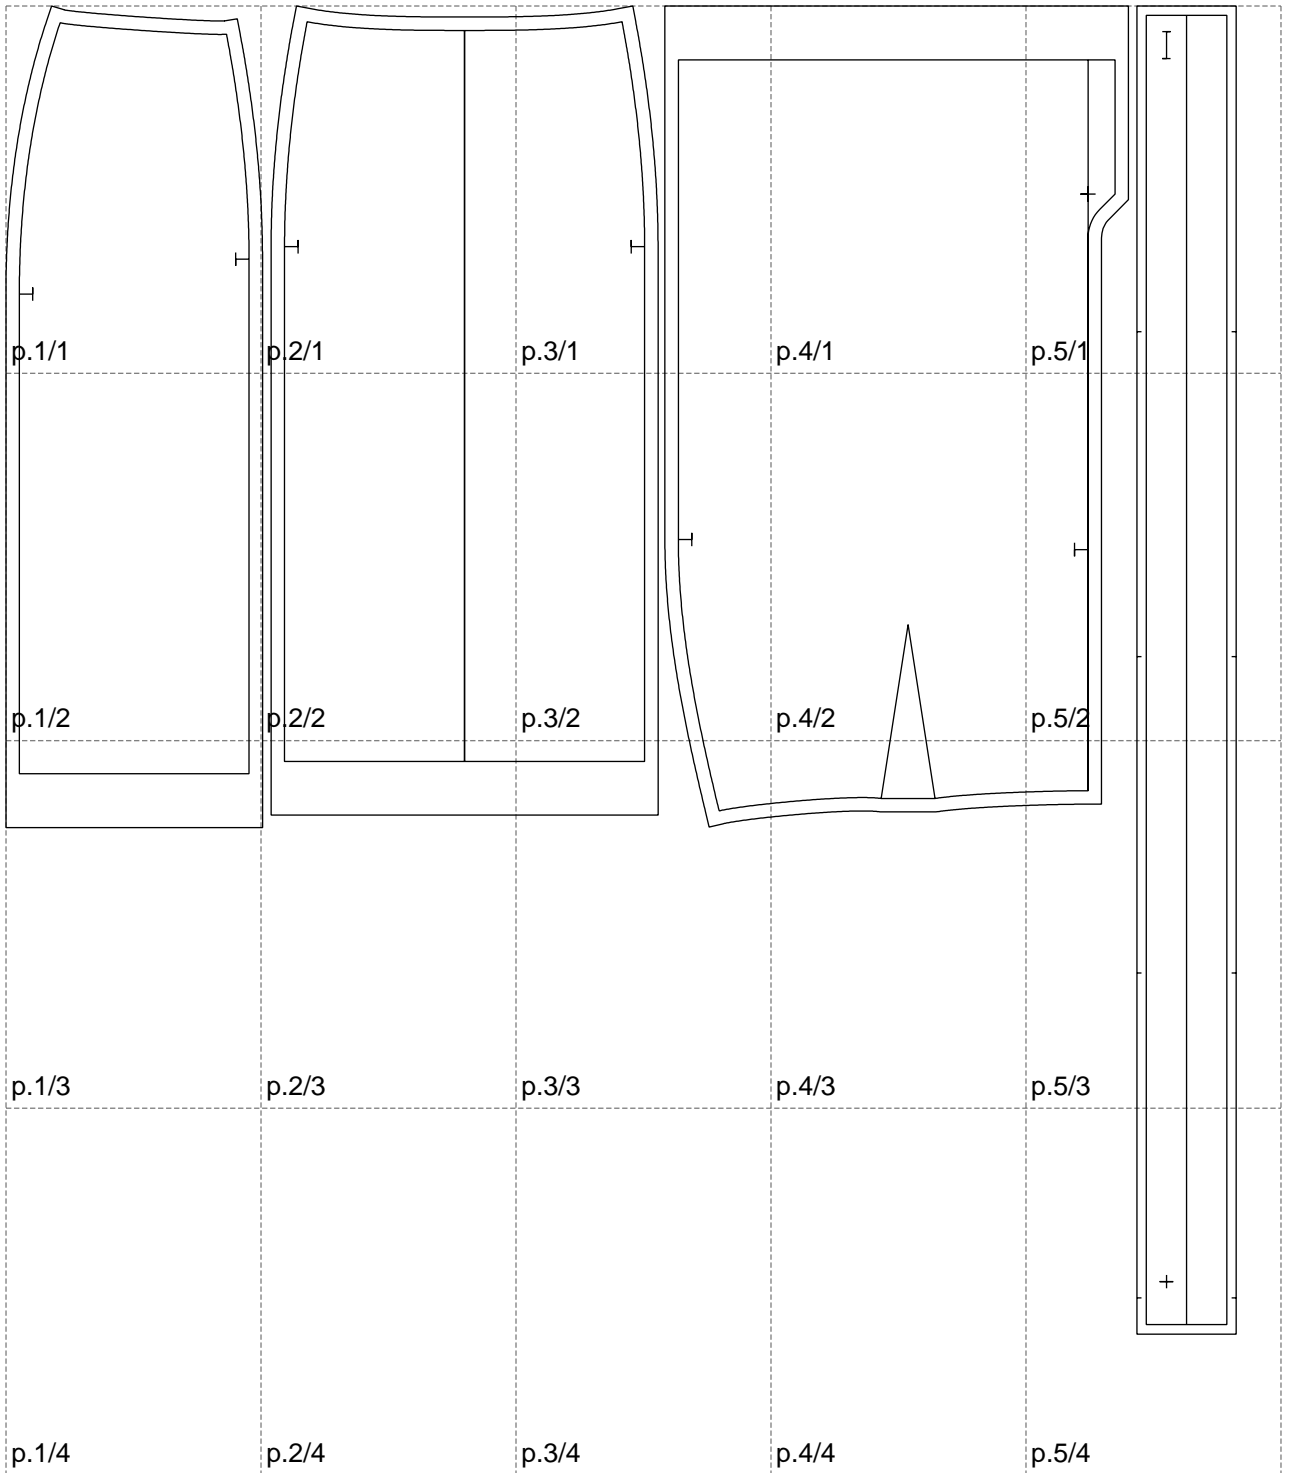

Not for print

Paper size: A4, size:915.80 x988.40 mm

# Example

size:915.43 x988.40 mm

Maneken =1 ver.0

rz\_1=170

rz\_16=112

rz\_17=96.2

rz\_18=94

rz\_19=120

rz\_20=117

---

. . . . .  
. . . . .  
. . . . .