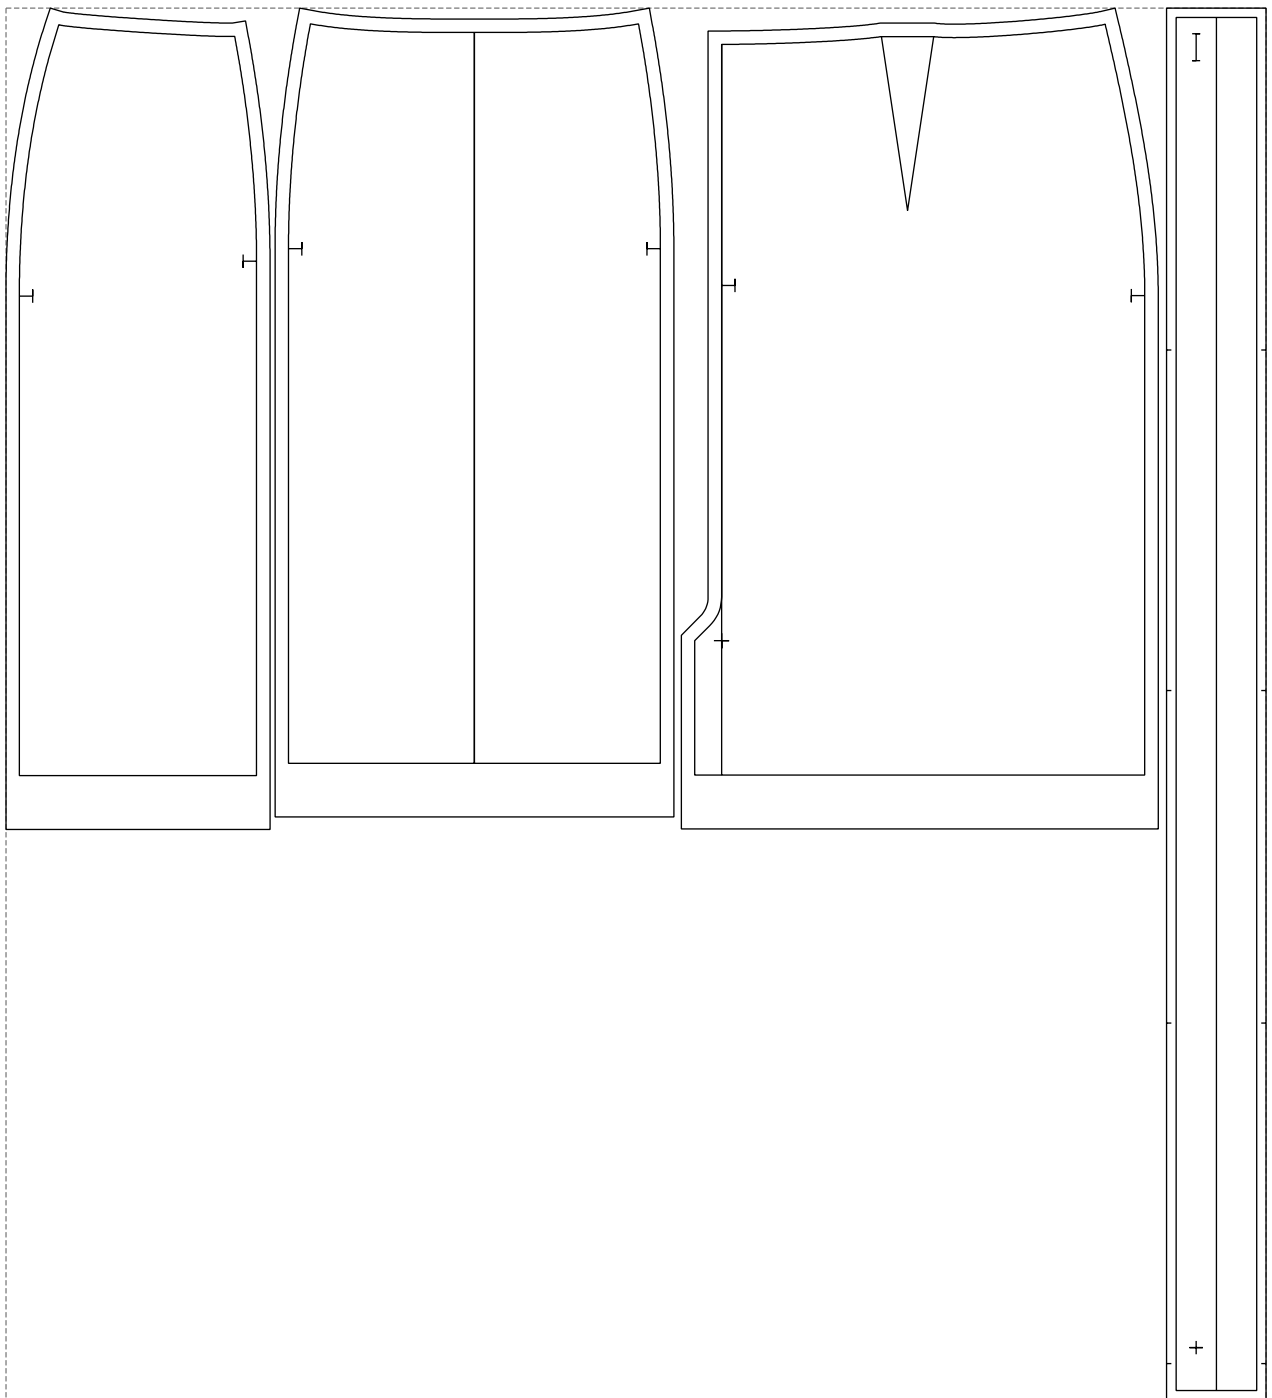

Not for print

Paper size: A4, size:938.08 x1036.20 mm

# Example

size:937.96 x1036.20 mm

Maneken =1 ver.0

rz\_1=170

rz\_16=116

rz\_17=100

rz\_18=98.8

rz\_19=124