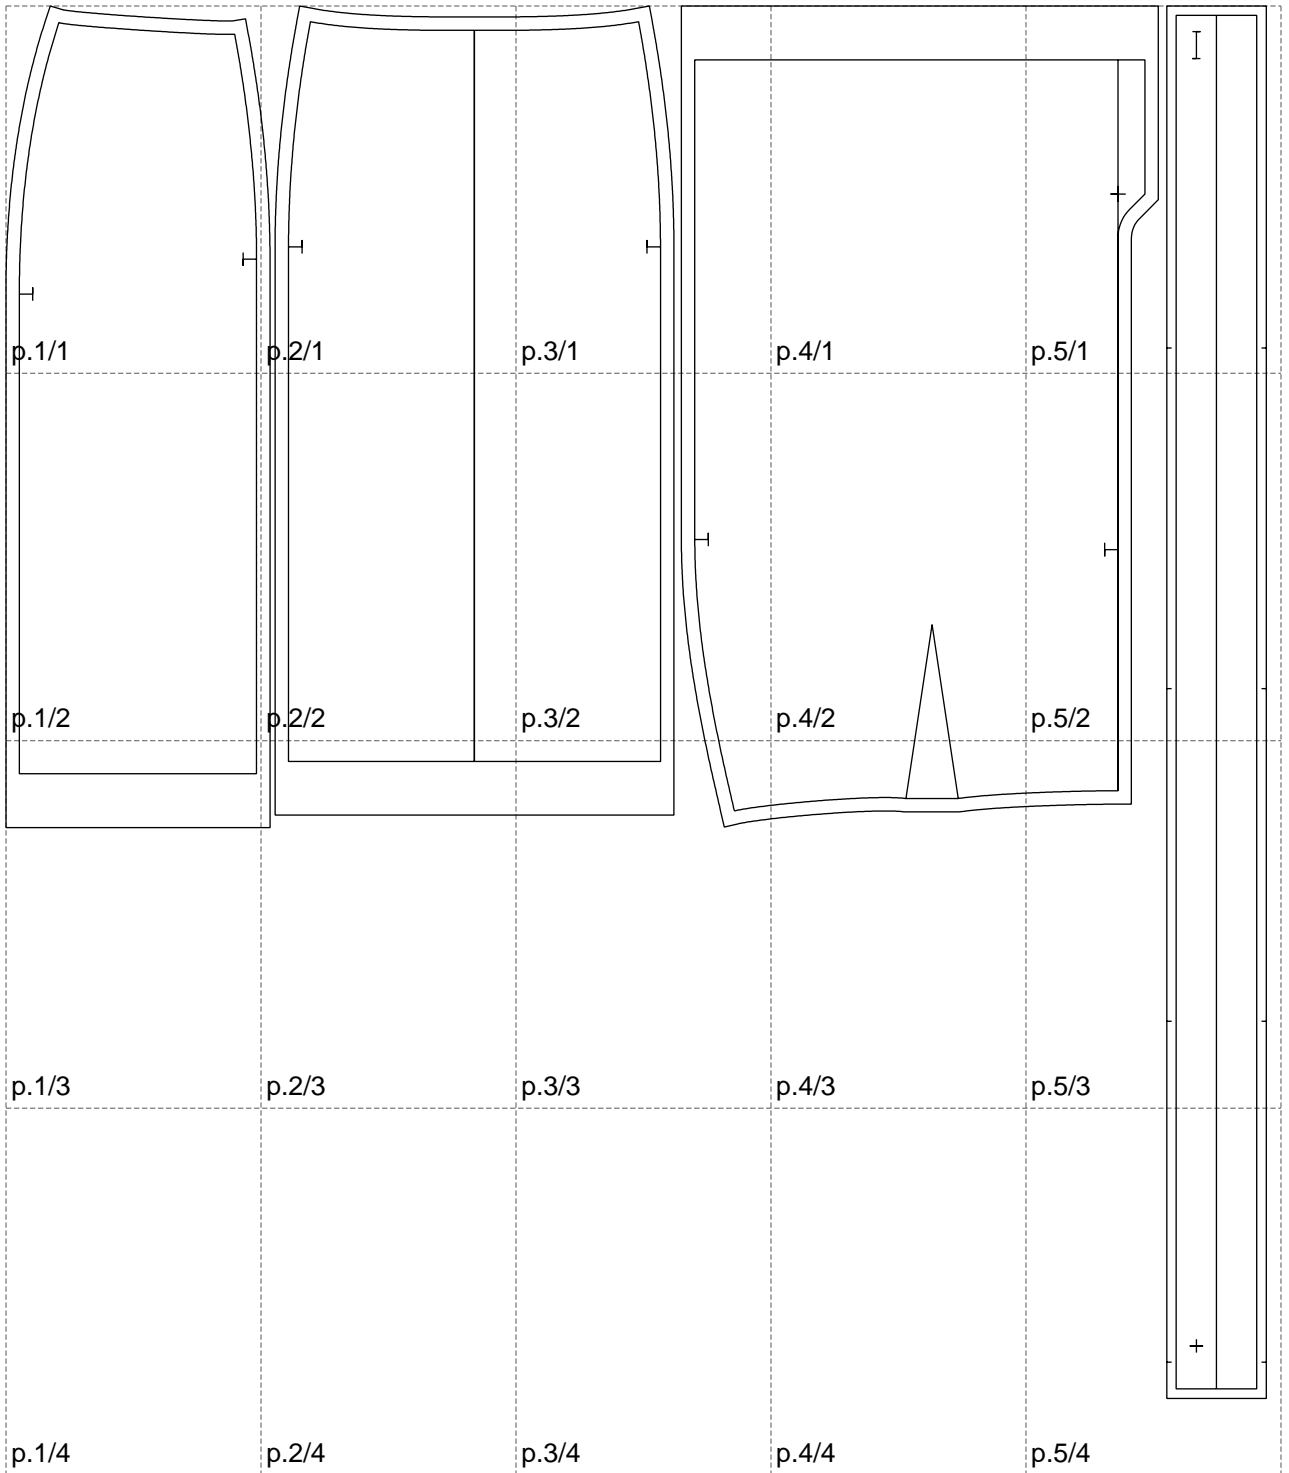

Not for print

Paper size: A4, size:938.08 x1036.20 mm

# Example

size:937.96 x1036.20 mm

Maneken =1 ver.0

rz\_1=170

rz\_16=116

rz\_17=100

rz\_18=98.8

rz\_19=124

rz\_20=121

---

. . . . .  
. . . . .  
. . . . .