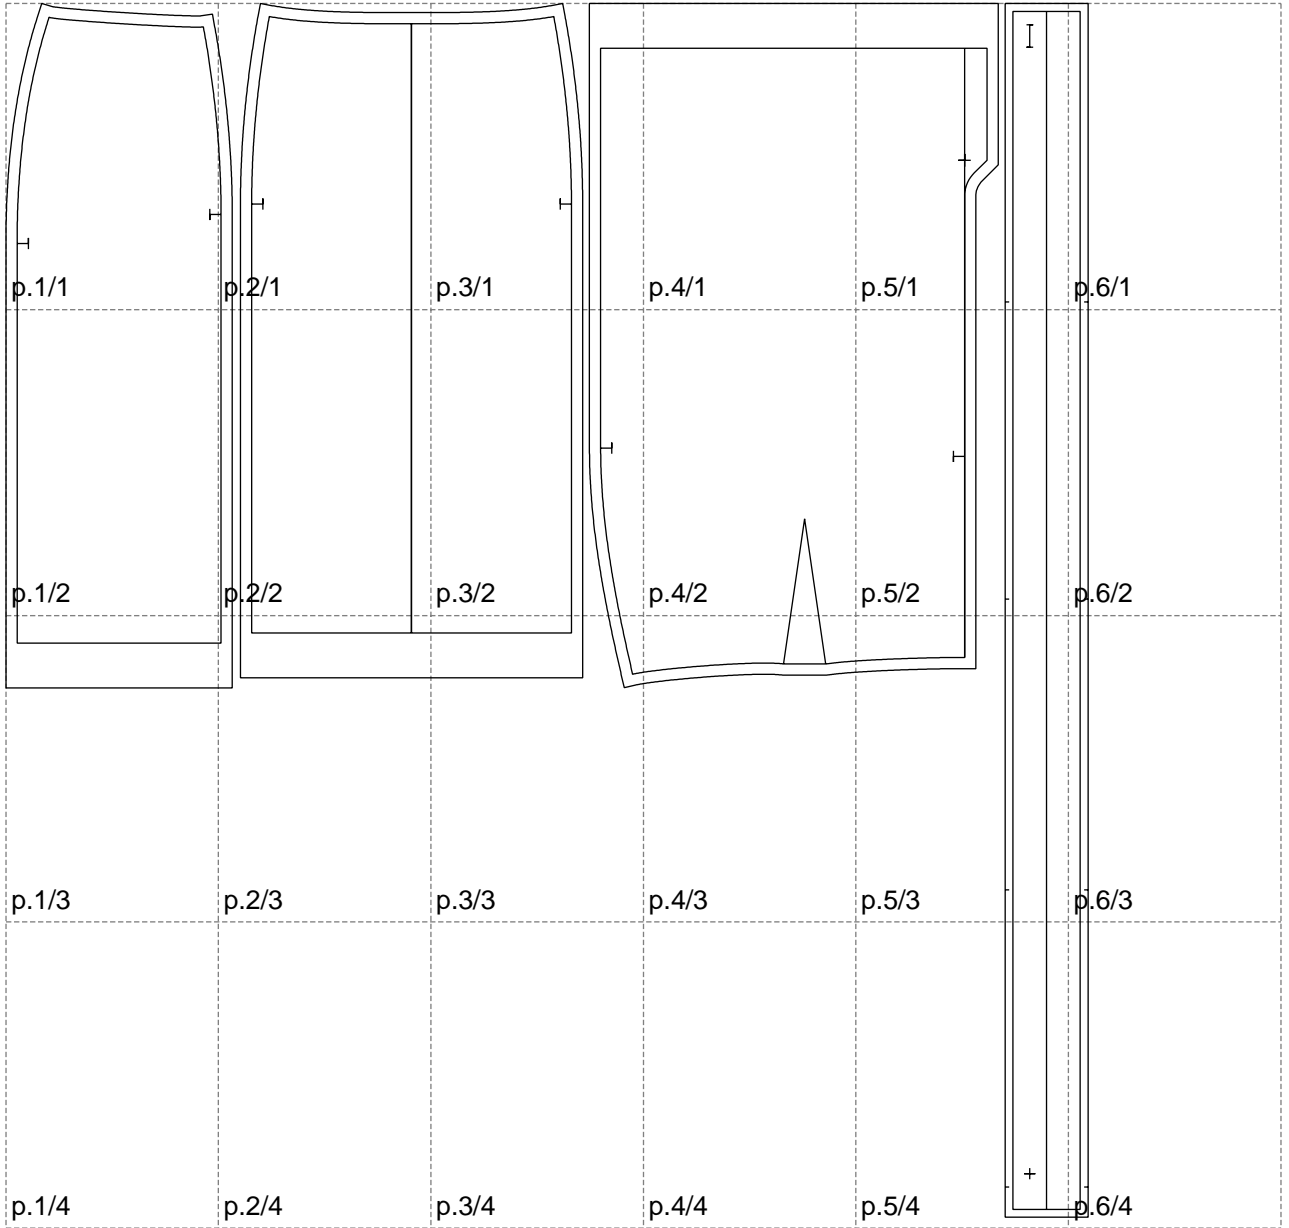

Not for print

Paper size: A4, size:966.54 x1084.02 mm

Example

size:966.20 x1084.02 mm

Maneken =1 ver.0

rz_1=170

rz_16=120

rz_17=104

rz_18=103.6

rz_19=128

rz_20=125.1

.
.
.