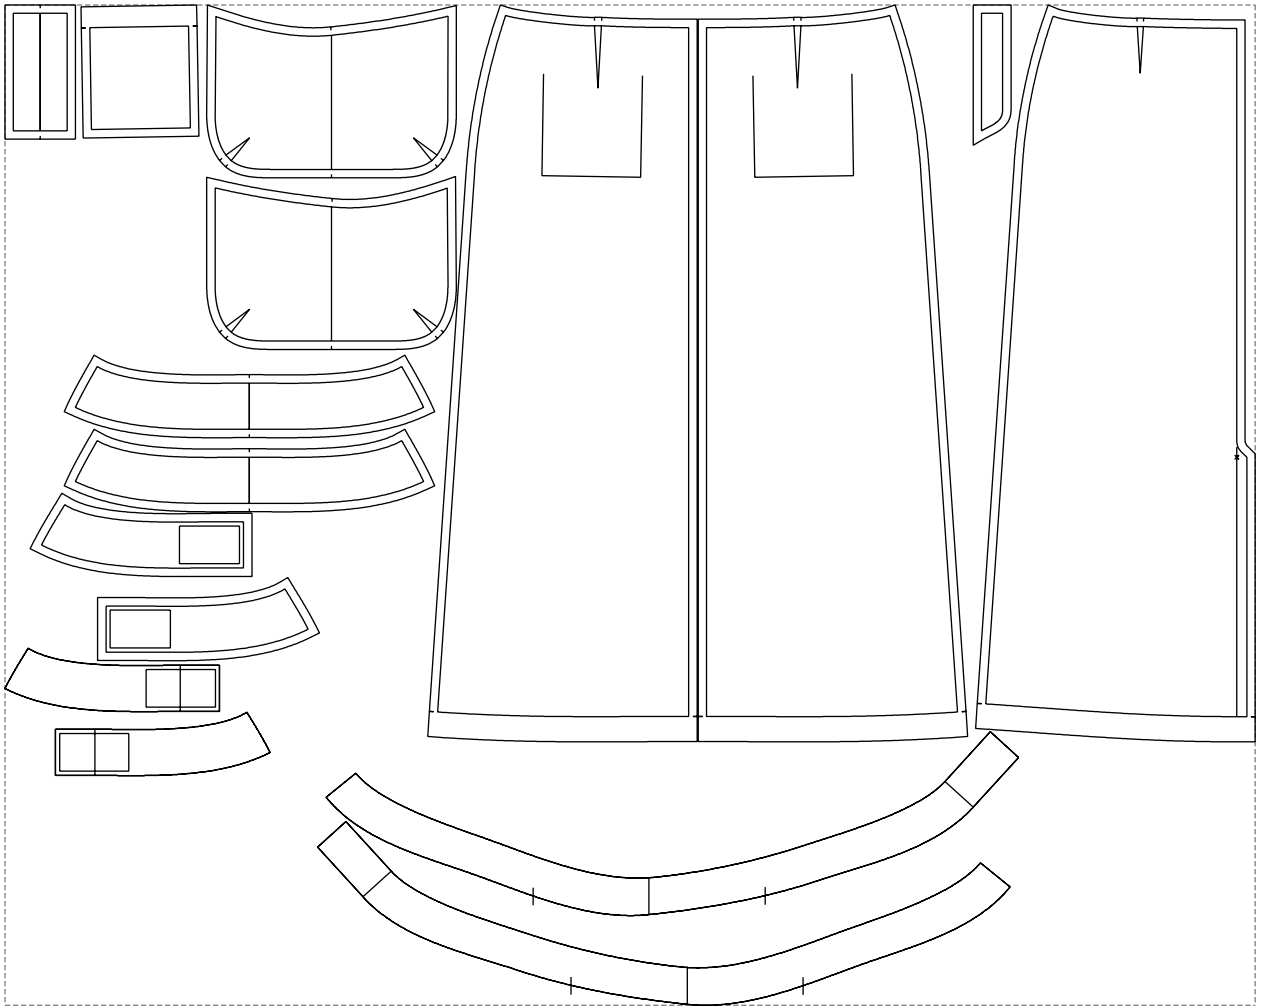

Not for print

Paper size: A4, size:1399.00 x972.56 mm

# Example

size:1488.97 x1191.67 mm

Maneken =1 ver.0

rz\_1=170

rz\_16=88

rz\_17=75.6

rz\_18=67.6

rz\_19=96