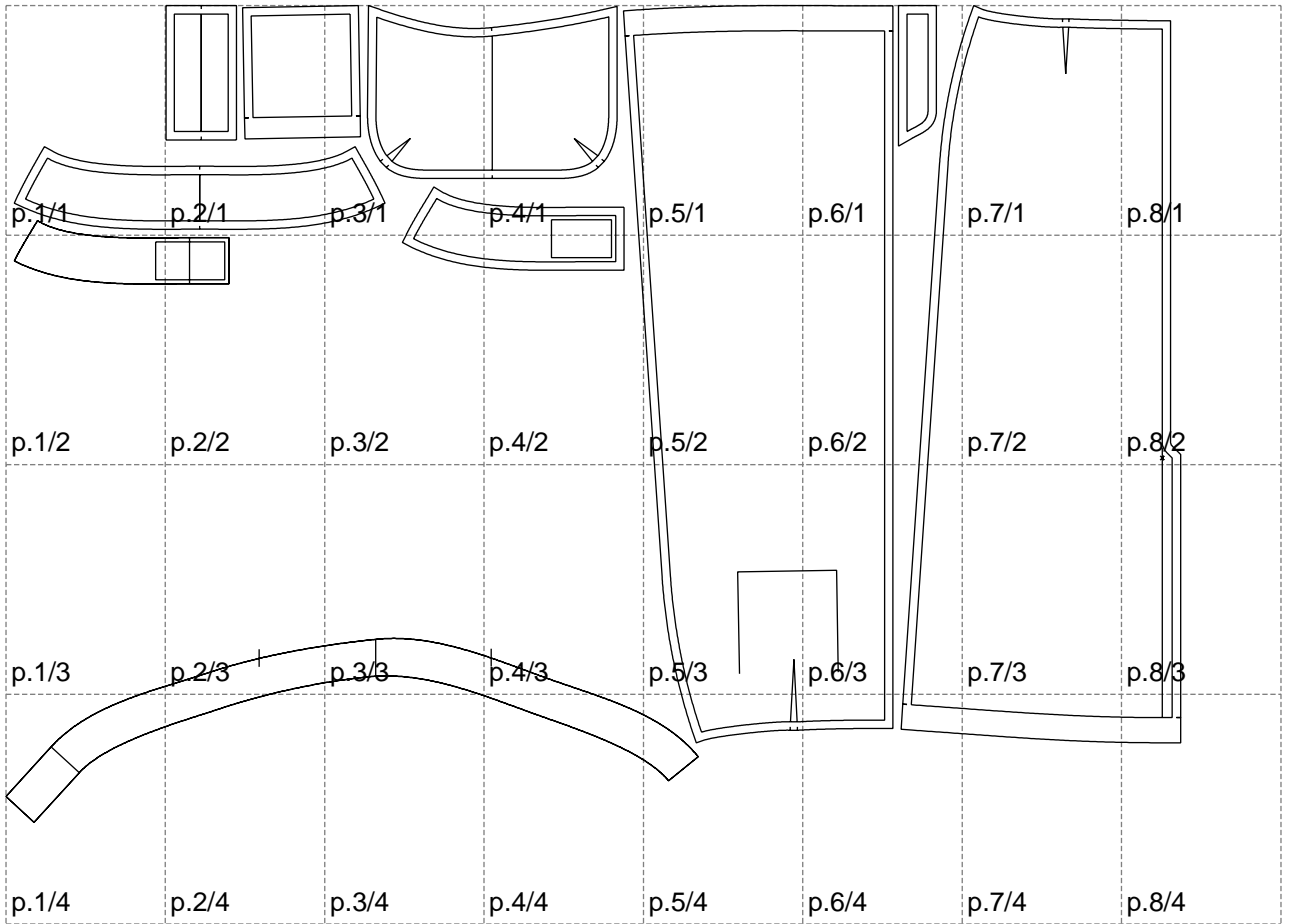

Not for print

Paper size: A4, size:1399.00 x972.56 mm

# Example

size:1488.97 x1191.67 mm

Maneken =1 ver.0

rz\_1=170

rz\_16=88

rz\_17=75.6

rz\_18=67.6

rz\_19=96

rz\_20=94.6

---

. . . . .  
. . . . .  
. . . . .