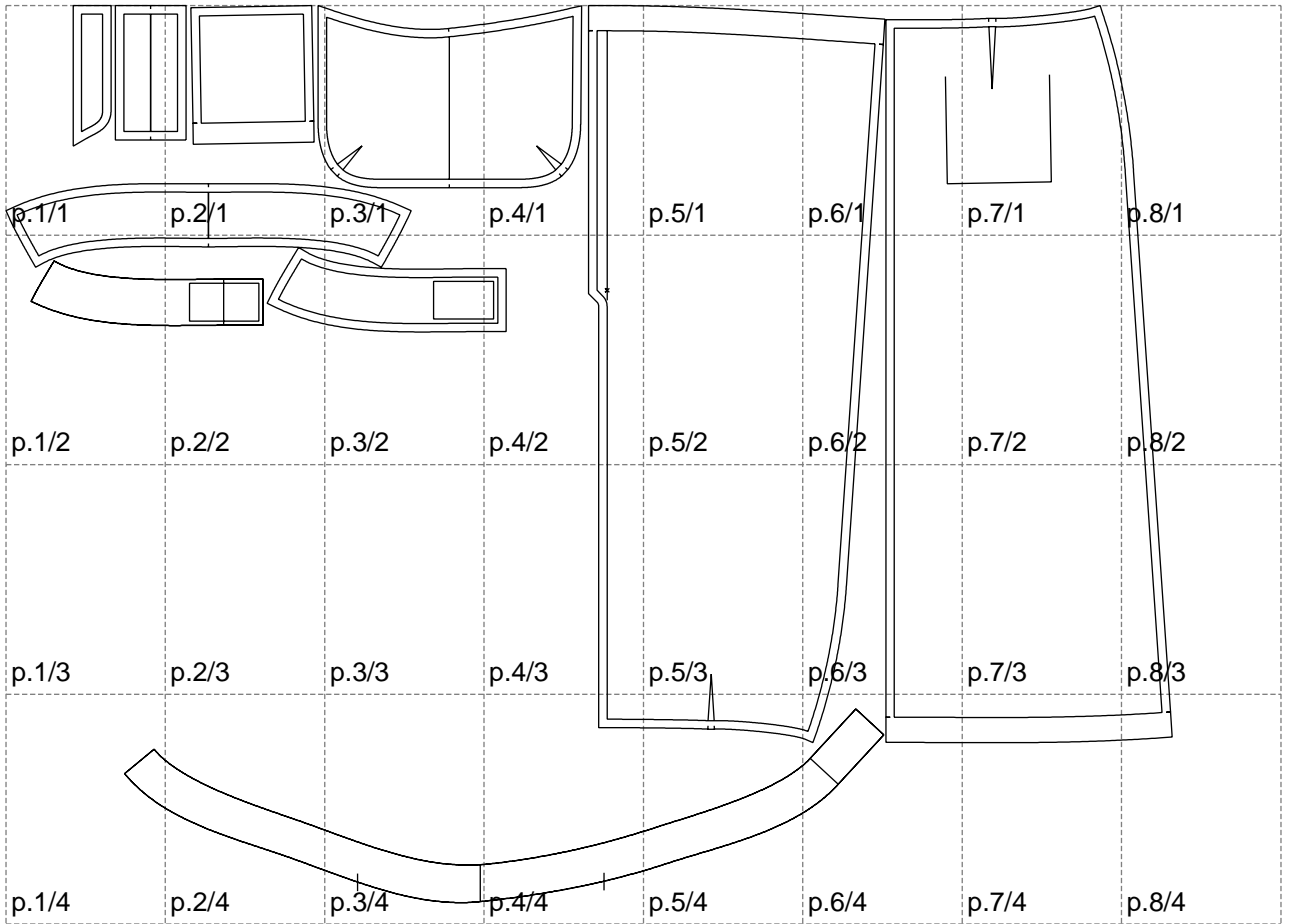

Not for print

Paper size: A4, size:1388.93 x1068.20 mm

# Example

size:1499.00 x1218.77 mm

Maneken =1 ver.0

rz\_1=170

rz\_16=96

rz\_17=82

rz\_18=76

rz\_19=104

rz\_20=101.8

---

. . . . .  
. . . . .  
. . . . .