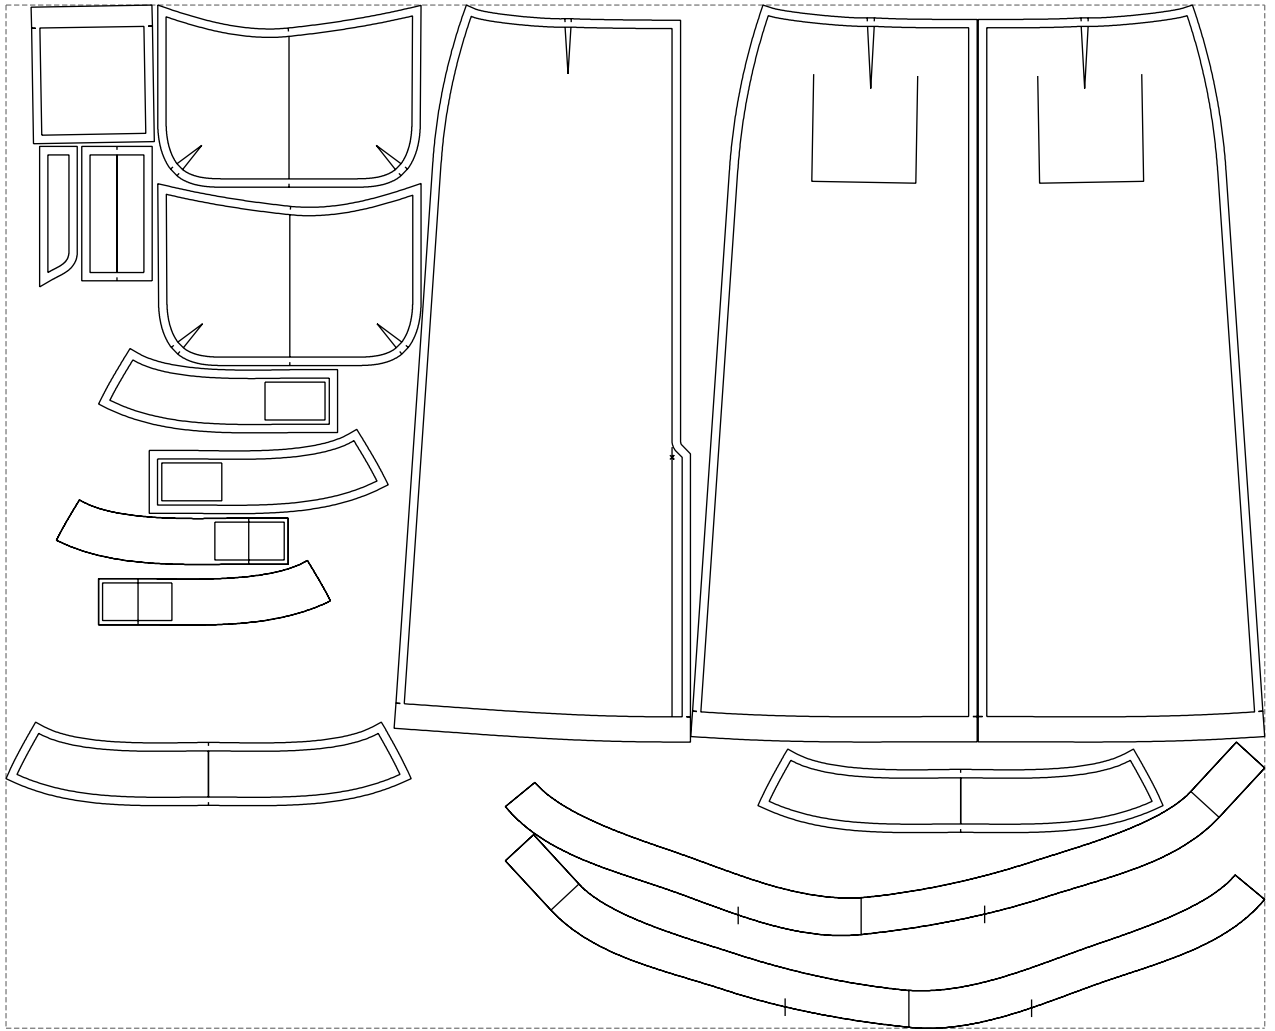

Not for print

Paper size: A4, size:1388.93 x1068.20 mm

# Example

size:1499.00 x1218.77 mm

Maneken =1 ver.0

rz\_1=170

rz\_16=96

rz\_17=82

rz\_18=76

rz\_19=104

rz\_20=101.8

---

. . . . .  
. . . . .  
. . . . .