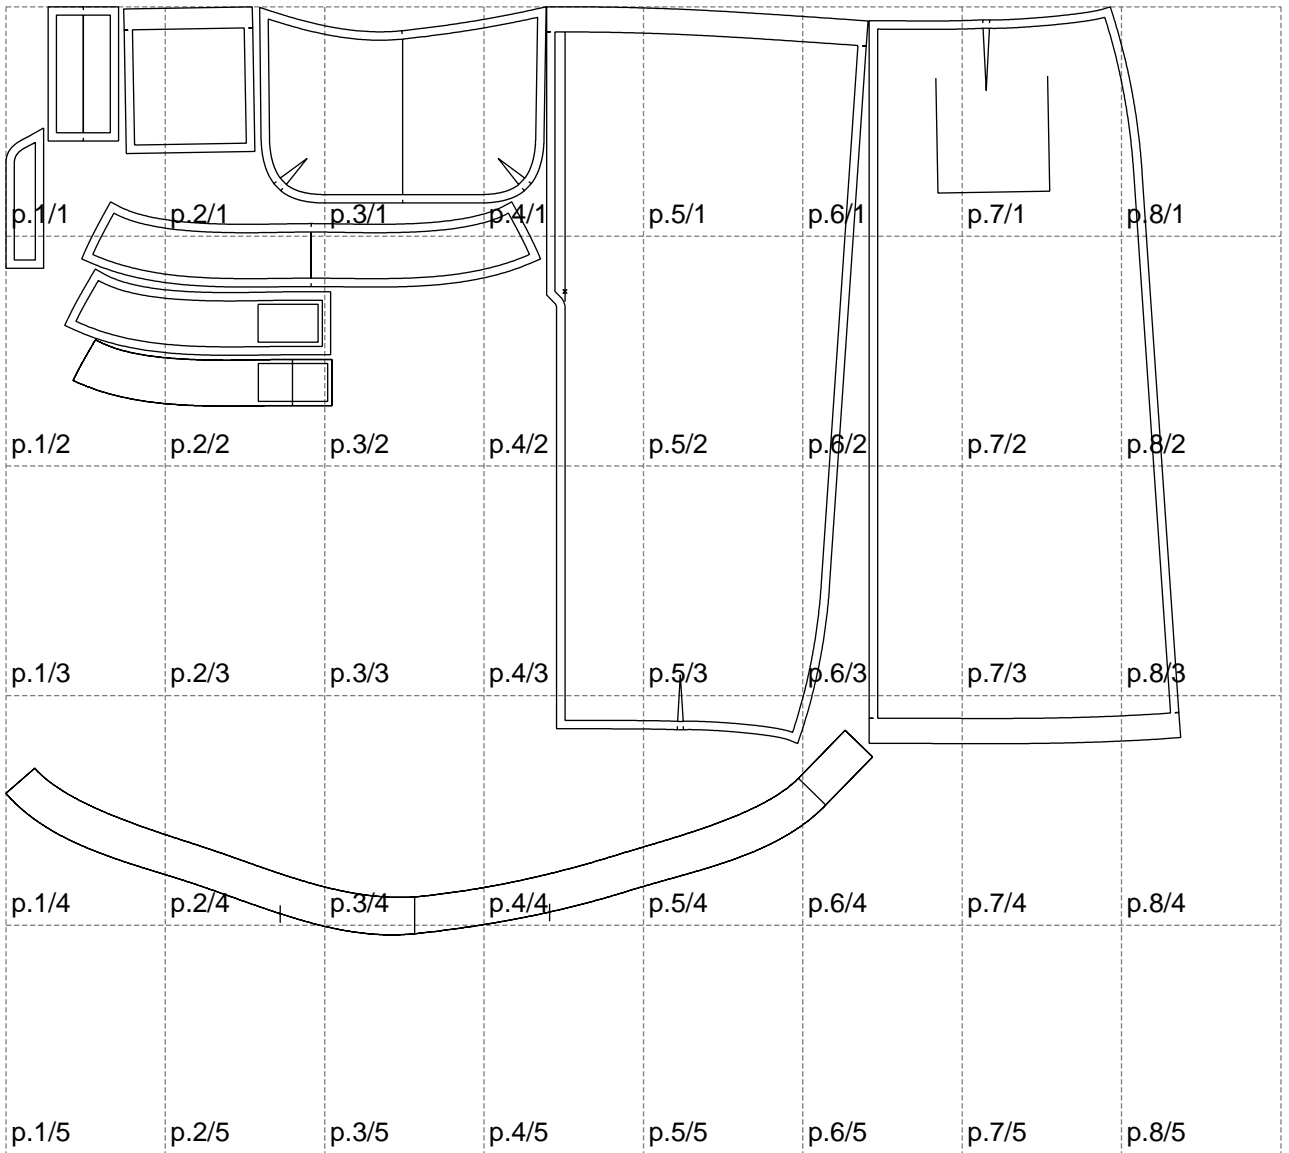

Not for print

Paper size: A4, size:1399.00 x1105.23 mm

# Example

size:1499.00 x1224.86 mm

Maneken =1 ver.0

rz\_1=170

rz\_16=108

rz\_17=92.5

rz\_18=89.2

rz\_19=116

rz\_20=113

---

. . . . .  
. . . . .  
. . . . .