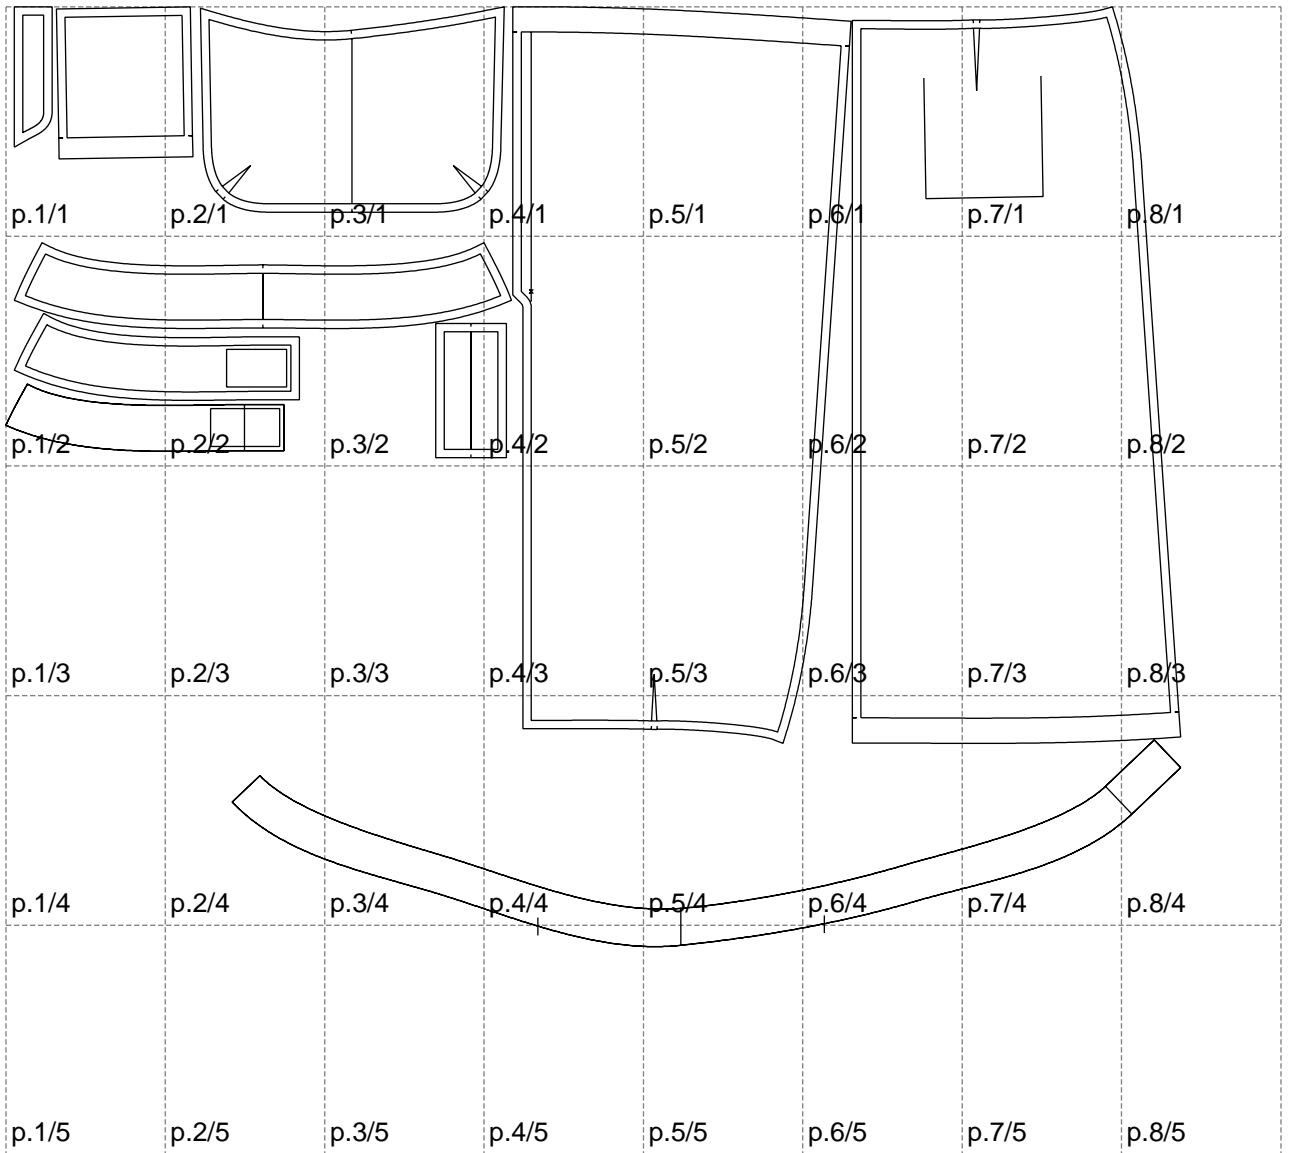

Not for print

Paper size: A4, size:1399.00 x1119.15 mm

# Example

size:1499.00 x1365.40 mm

Maneken =1 ver.0

rz\_1=170

rz\_16=116

rz\_17=100

rz\_18=98.8

rz\_19=124

rz\_20=121

---

. . . . .  
. . . . .  
. . . . .