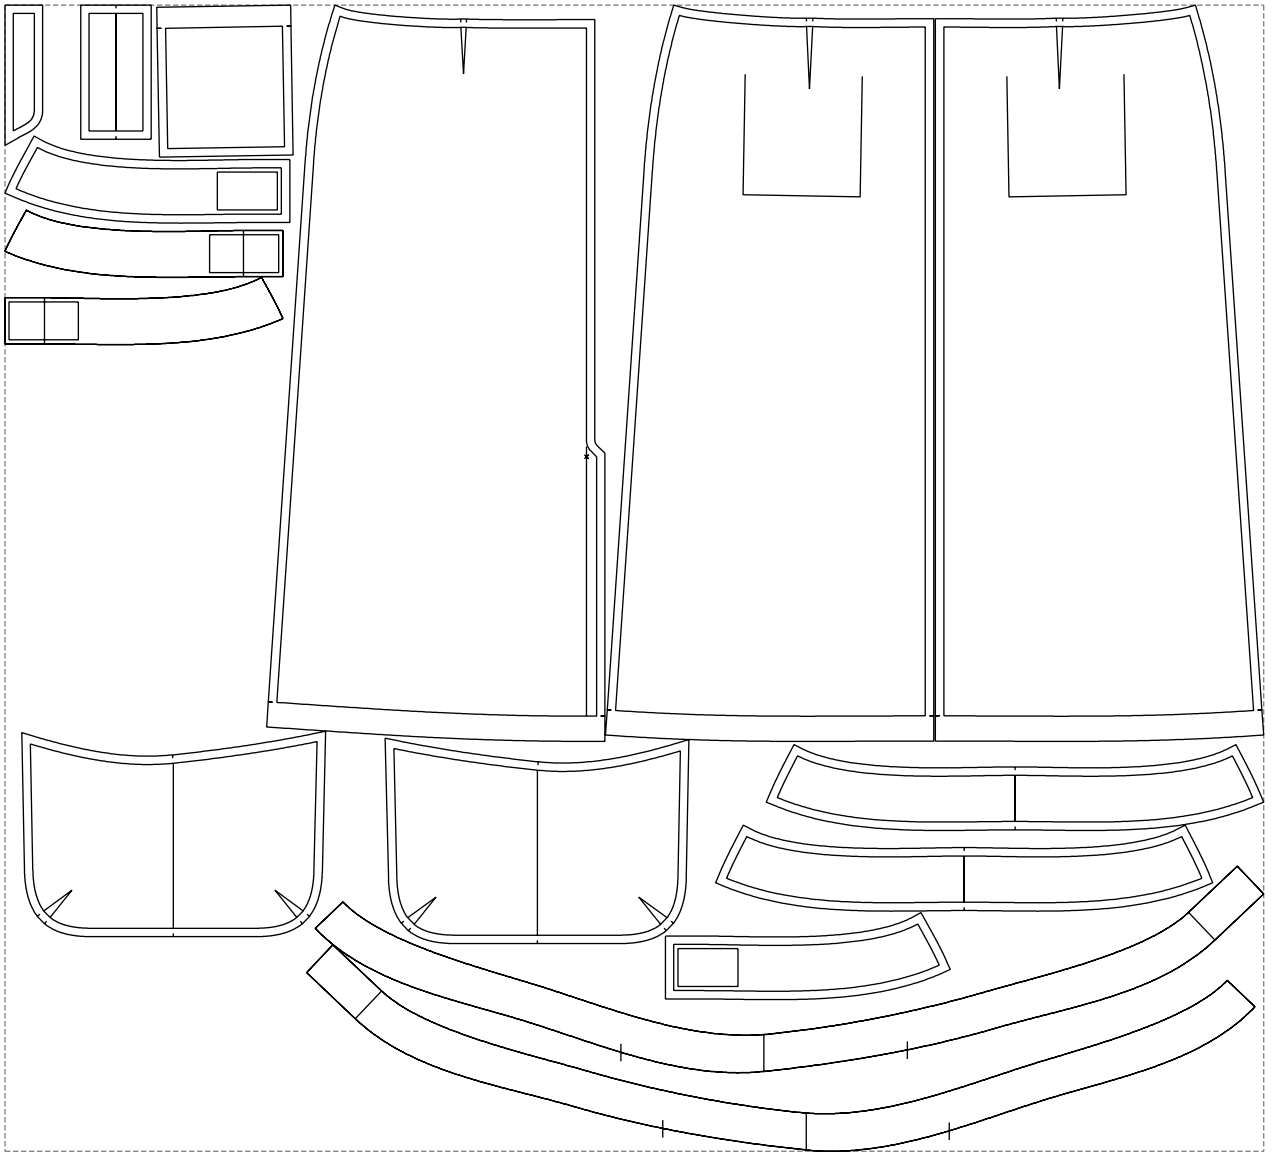

Not for print

Paper size: A4, size:1399.00 x1119.15 mm

# Example

size:1499.00 x1365.40 mm

Maneken =1 ver.0

rz\_1=170

rz\_16=116

rz\_17=100

rz\_18=98.8

rz\_19=124