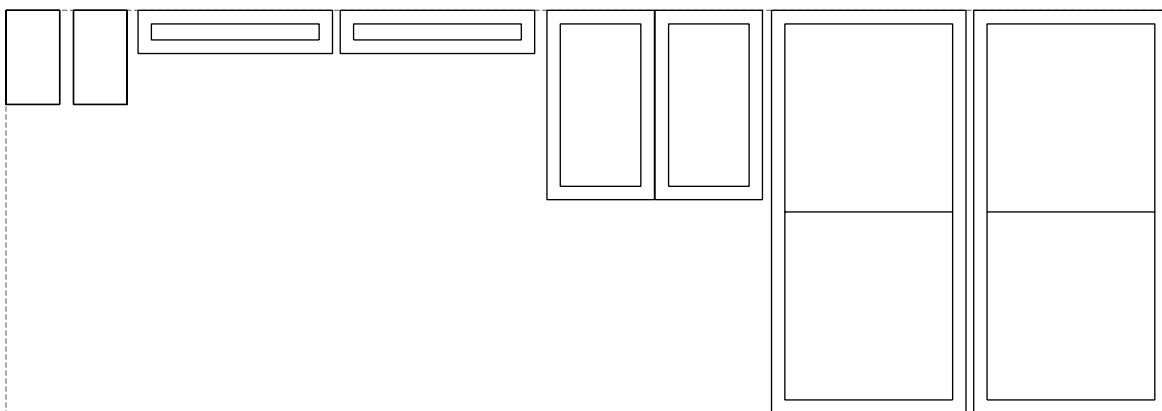

Not for print

Paper size: A4, size:1399.00 x893.70 mm

# Example

size:865.09 x300.00 mm

Maneken =1 ver.0

rz\_1=170

rz\_16=88

rz\_17=75.6

rz\_18=67.6

rz\_19=96