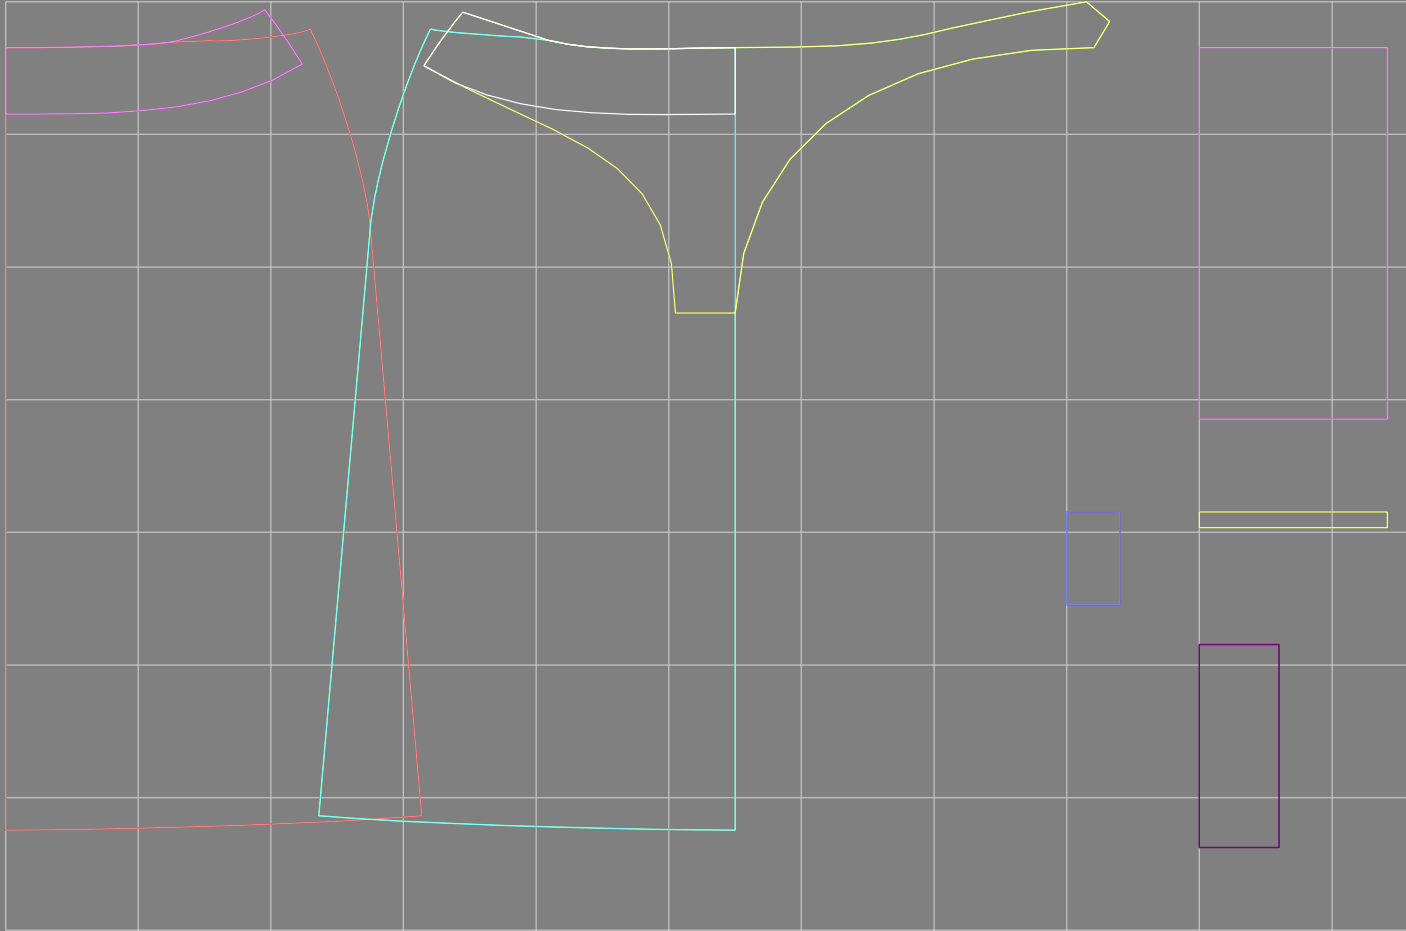

Not for print

Paper size: A4, size:1368.84 x894.39 mm

Example

size:945.59 x300.00 mm

Maneken =1 ver.0

rz_1=170

rz_16=100

rz_17=85.4

rz_18=80.2

rz_19=108

rz_20=105.4

.
.
.