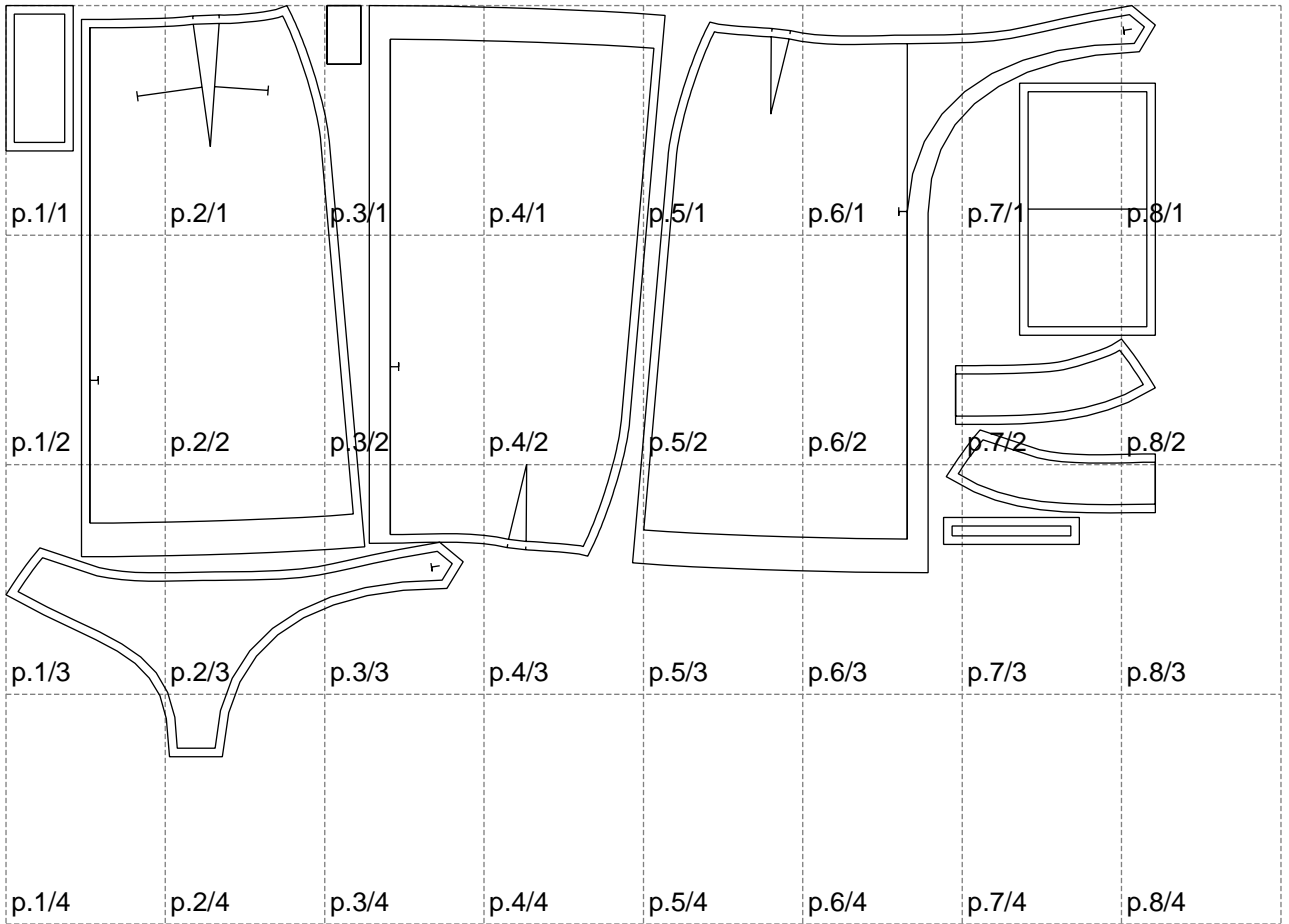

Not for print

Paper size: A4, size:1368.84 x894.39 mm

Example

size:945.59 x300.00 mm

Maneken =1 ver.0

rz_1=170

rz_16=100

rz_17=85.4

rz_18=80.2

rz_19=108

rz_20=105.4

.
.
.