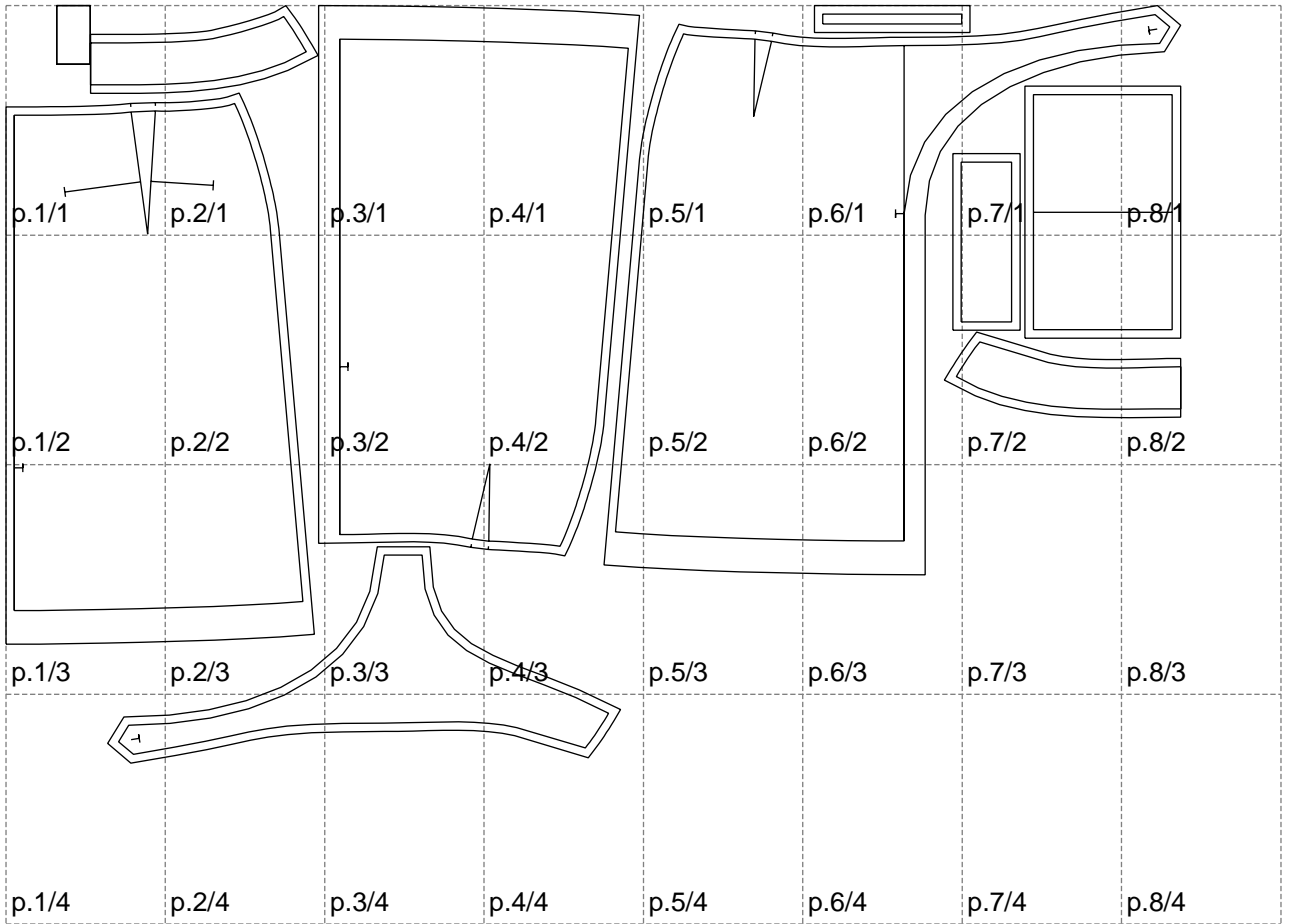

Not for print

Paper size: A4, size:1399.00 x902.17 mm

# Example

size:1026.08 x300.00 mm

Maneken =1 ver.0

rz\_1=170

rz\_16=112

rz\_17=96.2

rz\_18=94

rz\_19=120

rz\_20=117

---

. . . . .  
. . . . .  
. . . . .