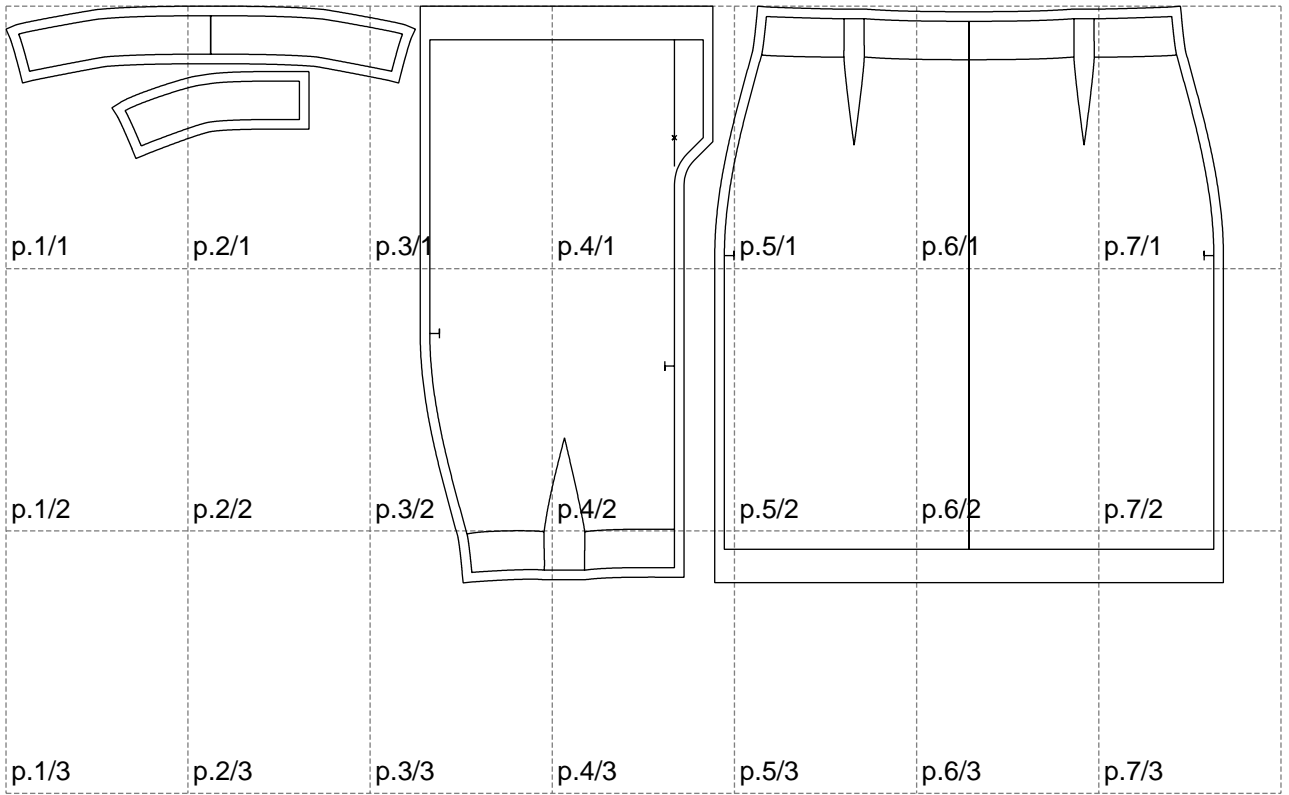

Not for print

Paper size: A4, size:1268.68 x600.82 mm

# Example

size:636.56 x90.58 mm

Maneken =1 ver.0

rz\_1=170

rz\_16=92

rz\_17=78.8

rz\_18=71.8

rz\_19=100

rz\_20=98.1

---

. . . . .  
. . . . .  
. . . . .