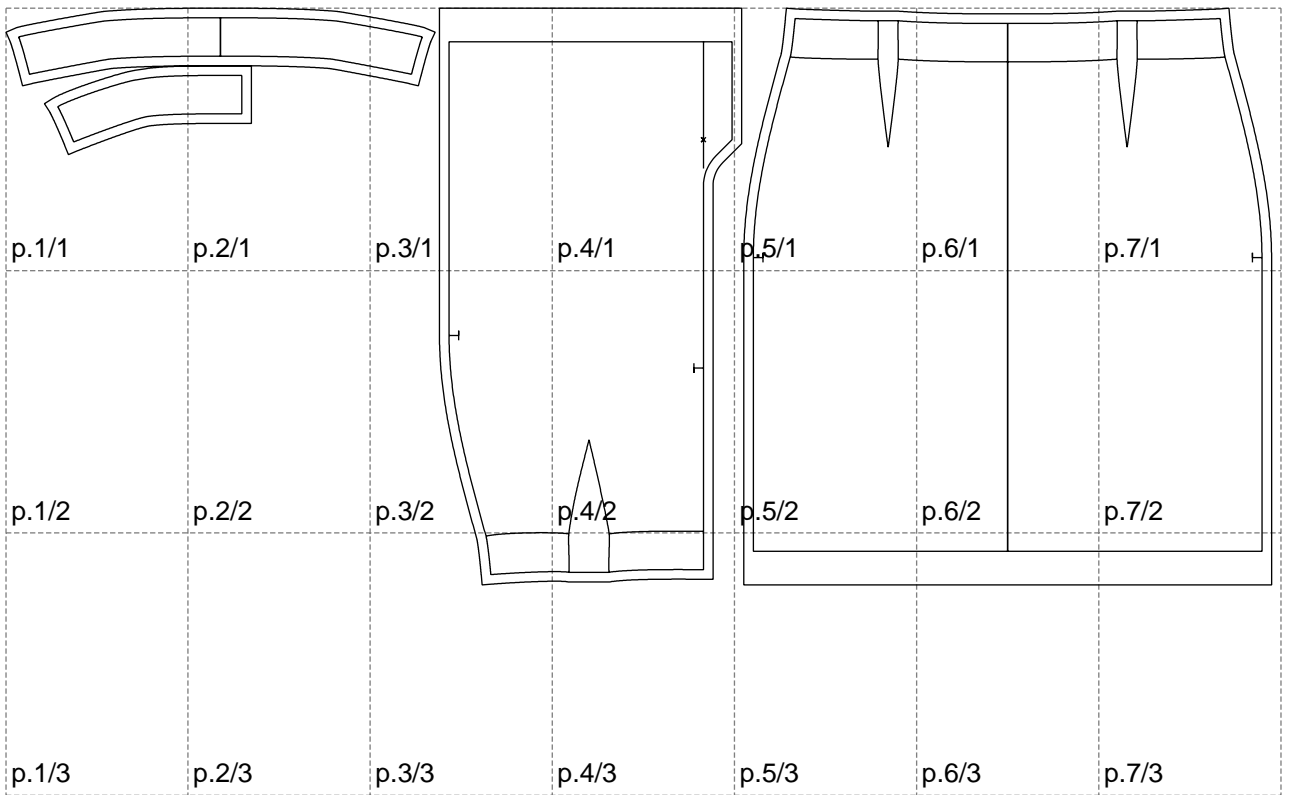

Not for print

Paper size: A4, size:1318.85 x601.02 mm

# Example

size:666.78 x92.38 mm

Maneken =1 ver.0

rz\_1=170

rz\_16=96

rz\_17=82

rz\_18=76

rz\_19=104

rz\_20=101.8

---

. . . . .  
. . . . .  
. . . . .