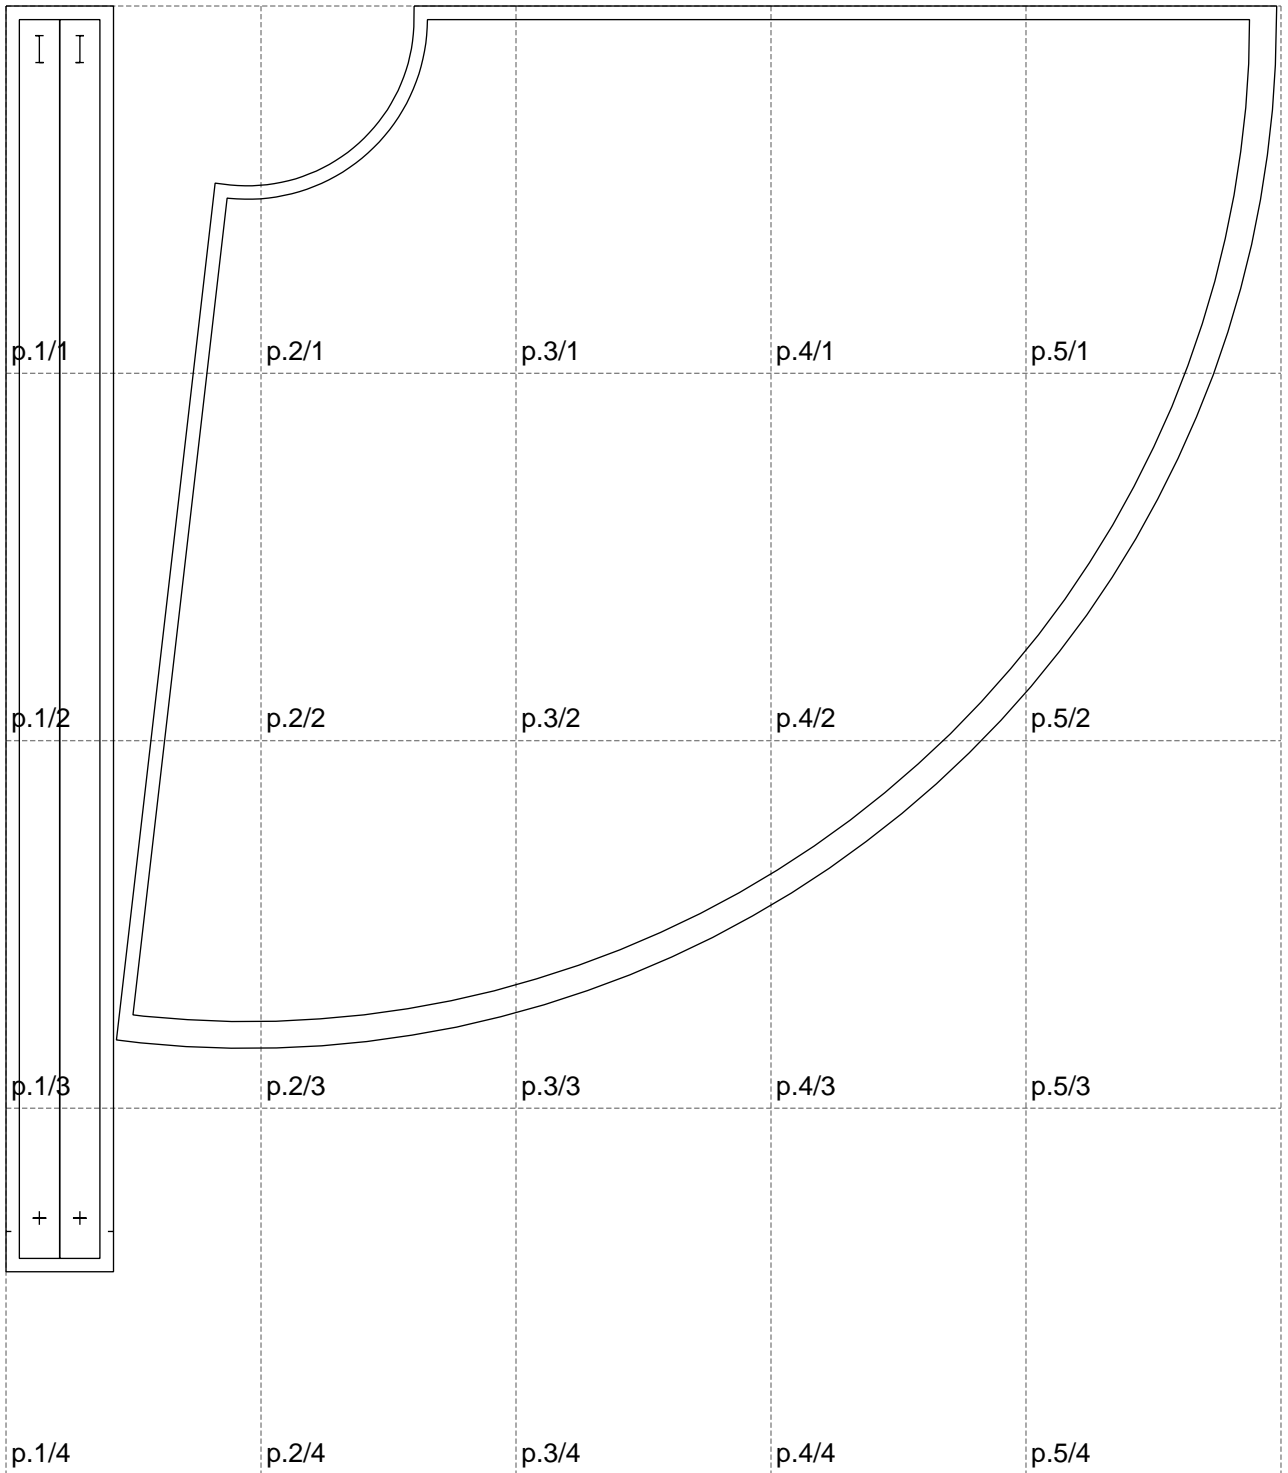

Not for print

Paper size: A4, size:945.91 x942.00 mm

Example

size:1428.40 x3094.80 mm

Maneken =1 ver.0

rz_1=170

rz_16=108

rz_17=92.5

rz_18=89.2

rz_19=116

rz_20=113

.
.
.